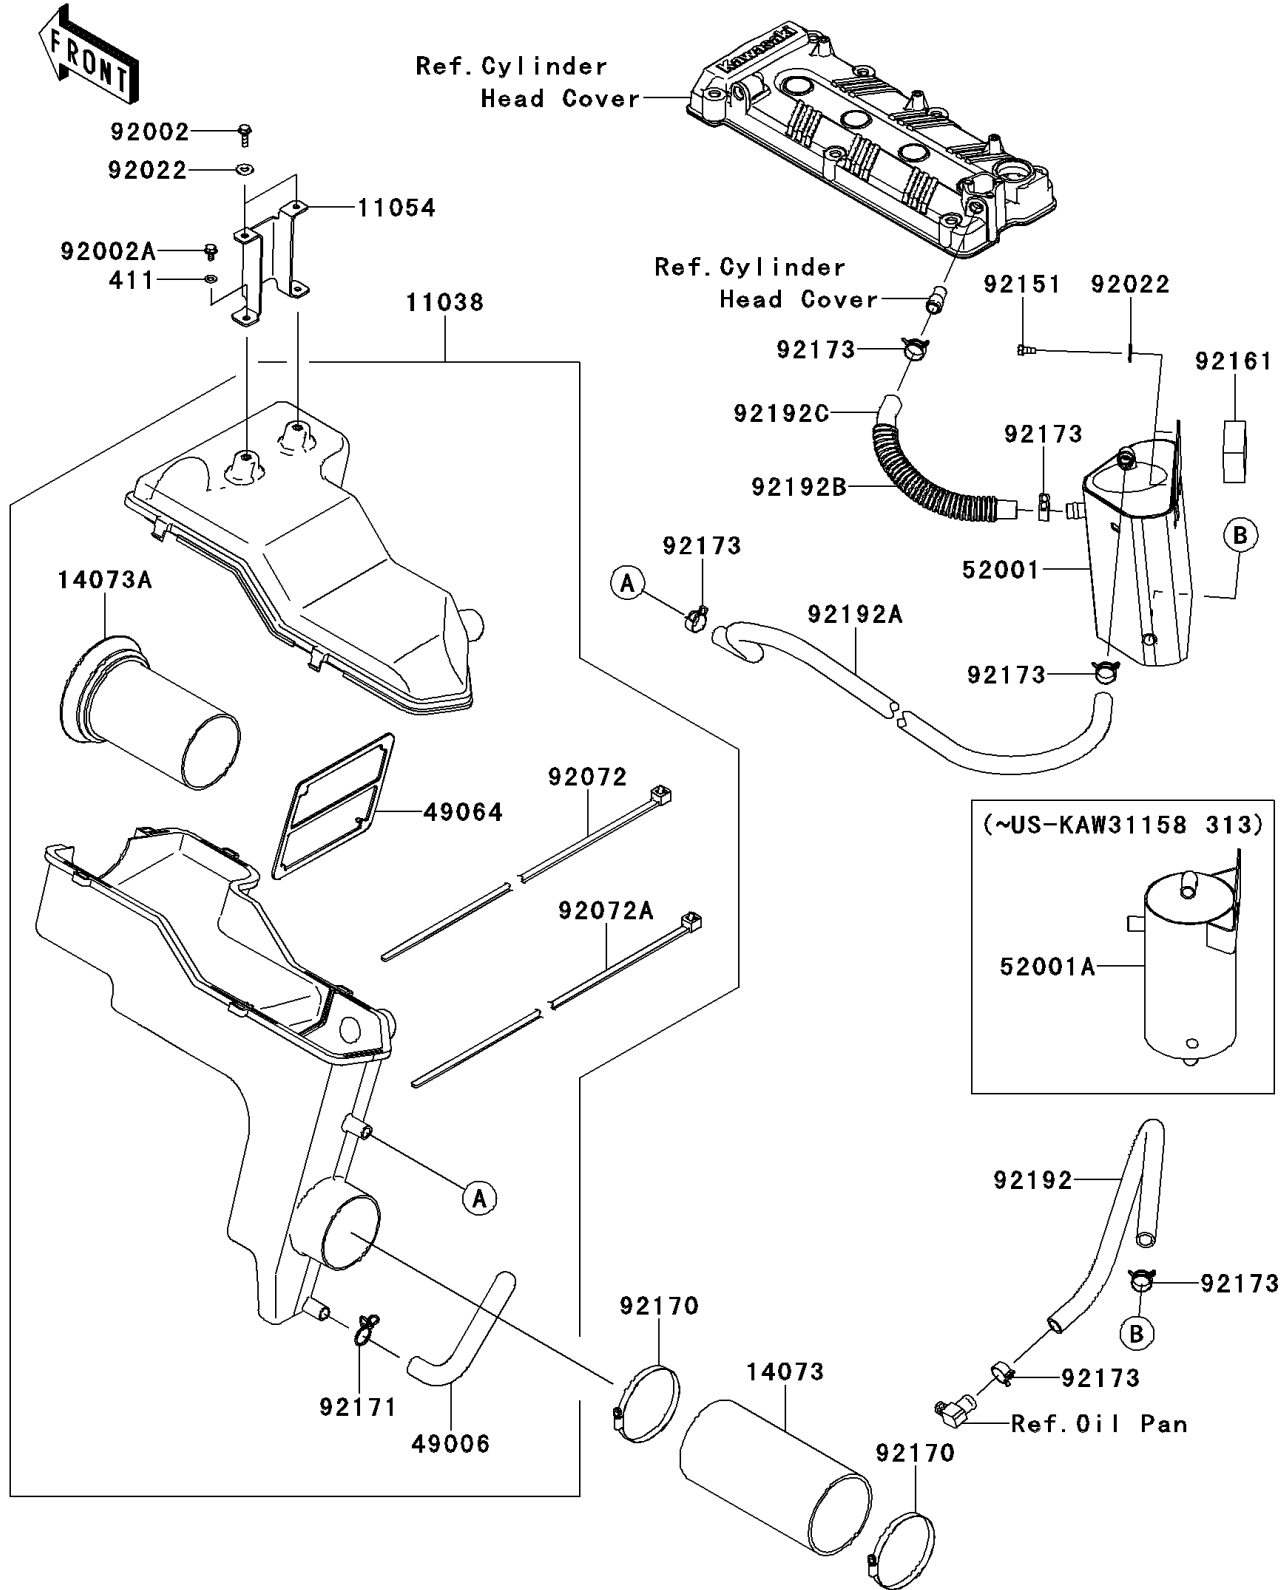

2013 JET SKI® ULTRA® 300X PARTS DIAGRAM

Intake Silencer

E1130

2013 JET SKI® ULTRA® 300X PARTS LIST

Intake Silencer

ITEM NAME	PART NUMBER	QUANTITY
WASHER-PLAIN,6MM (Ref # 411)	411S0600	2
CASE-ASSY-AIR FILTER (Ref # 11038)	11038-3710	1
BRACKET,AIR BOX (Ref # 11054)	11054-3745	1
DUCT,A/C-COMPRESSOR (Ref # 14073)	14073-3838	1
DUCT,INLET (Ref # 14073A)	14073-3844	1
BOOT (Ref # 49006)	49006-3720	1
FILTER-AIR (Ref # 49064)	49064-3704	1
TANK-OIL,SEPARATOR (Ref # 52001)	52001-0008	1
TANK-OIL,SEPARATOR (Ref # 52001A)	52001-3741	1
BOLT,6X20 (Ref # 92002)	92002-3755	2
BOLT,6X12 (Ref # 92002A)	92002-3763	2
WASHER,6.5X20X1.5 (Ref # 92022)	92022-3710	4
BAND,L=914 (Ref # 92072)	92072-0708	1
BAND,L=619 (Ref # 92072A)	92072-0709	1
BOLT,6X14 (Ref # 92151)	92151-3788	2
DAMPER (Ref # 92161)	92161-1595	1
CLAMP (Ref # 92170)	92170-3760	2
CLAMP,BOOT (Ref # 92171)	92171-3711	1
CLAMP (Ref # 92173)	92173-1039	6
TUBE,OIL TANK-OIL PAN (Ref # 92192)	92192-1067	1
TUBE,OIL TANK-A/C (Ref # 92192A)	92192-3769	1
TUBE,CORRUGATED,L=160 (Ref # 92192B)	92192-3832	1
TUBE,HEAD-OIL TANK (Ref # 92192C)	92192-3854	1