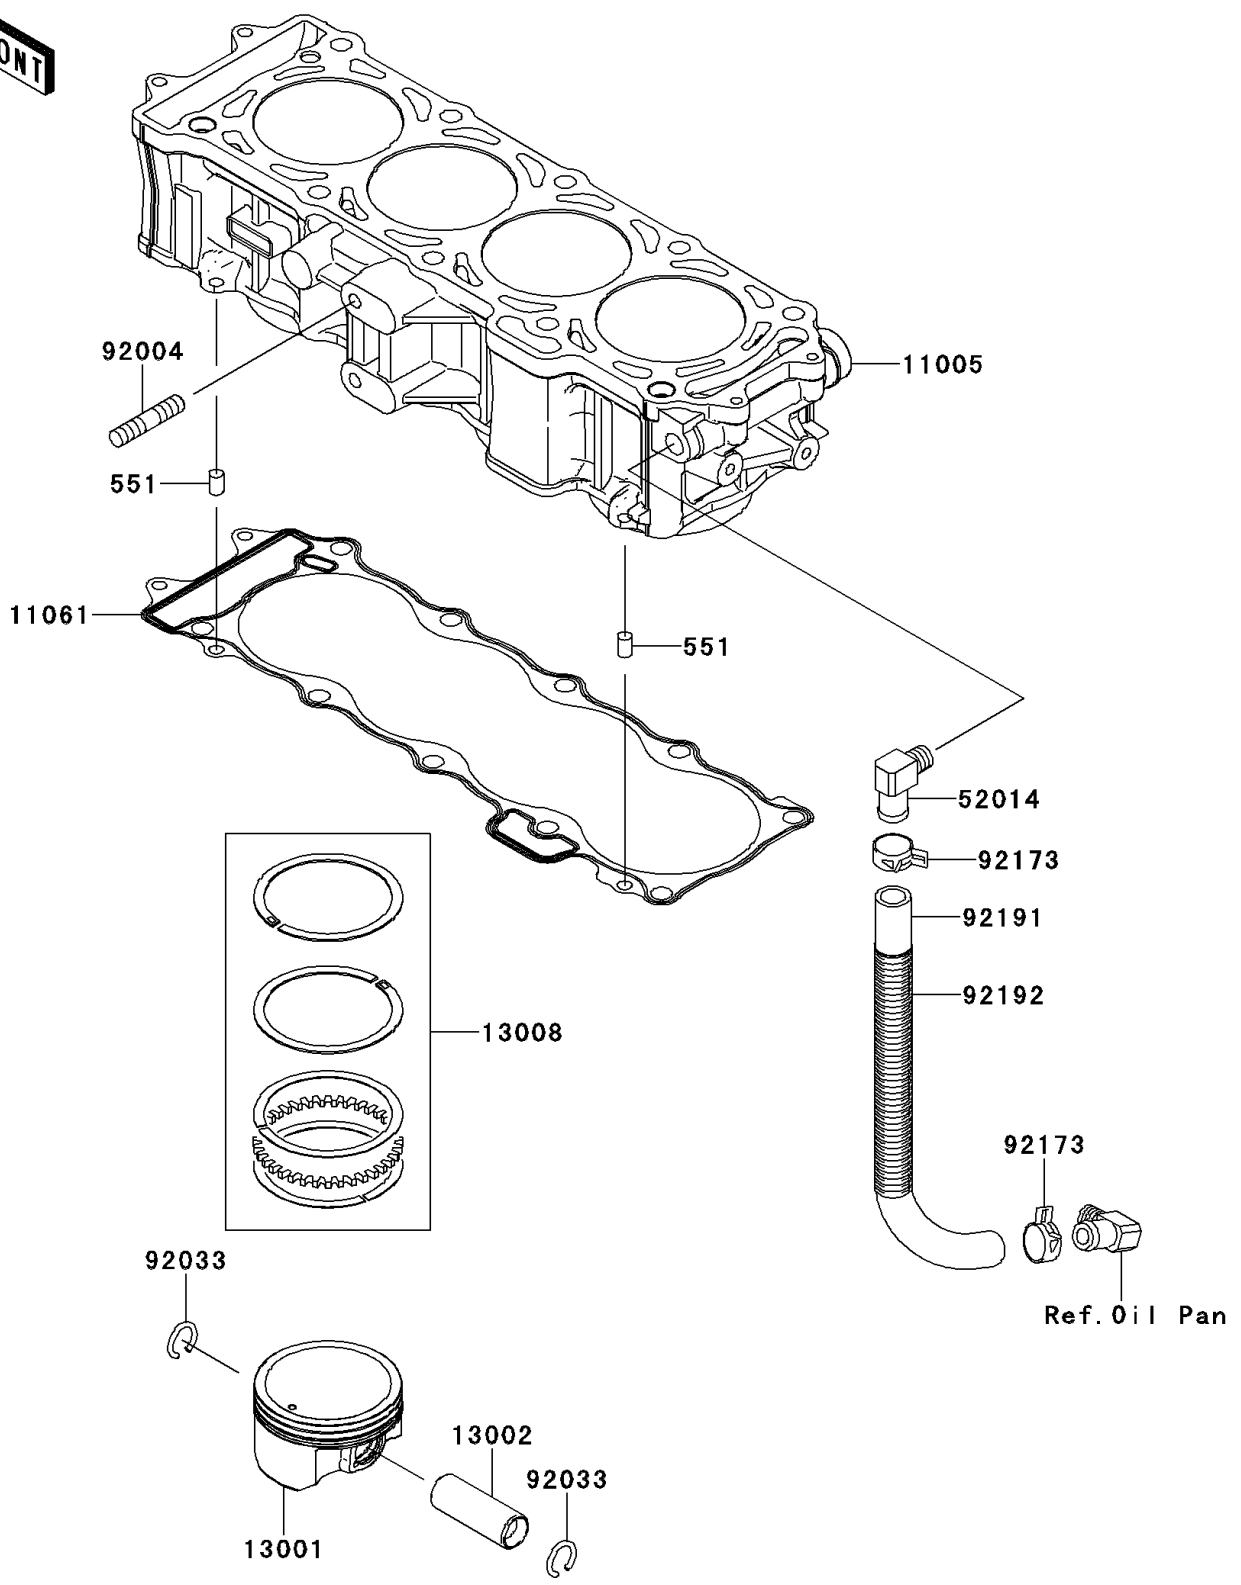

2013 JET SKI® ULTRA® 300X PARTS DIAGRAM

Cylinder/Piston(s)

E1120

2013 JET SKI® ULTRA® 300X PARTS LIST

Cylinder/Piston(s)

ITEM NAME	PART NUMBER	QUANTITY
PIN-DOWEL (Ref # 551)	551R0812	2
CYLINDER-ENGINE (Ref # 11005)	11005-3770	1
GASKET,CYLINDER BASE (Ref # 11061)	11061-3770	1
PISTON-ENGINE (Ref # 13001)	13001-3741	4
PIN-PISTON (Ref # 13002)	13002-1131	4
RING-SET-PISTON (Ref # 13008)	13008-0048	4
ELBOW (Ref # 52014)	52014-3717	1
STUD,10X32 (Ref # 92004)	92004-3759	1
RING-SNAP (Ref # 92033)	92033-1188	8
CLAMP (Ref # 92173)	92173-1039	2
TUBE,BREATHER (Ref # 92191)	92191-3983	1
TUBE,CORRUGATED,L=265 (Ref # 92192)	92192-1083	1