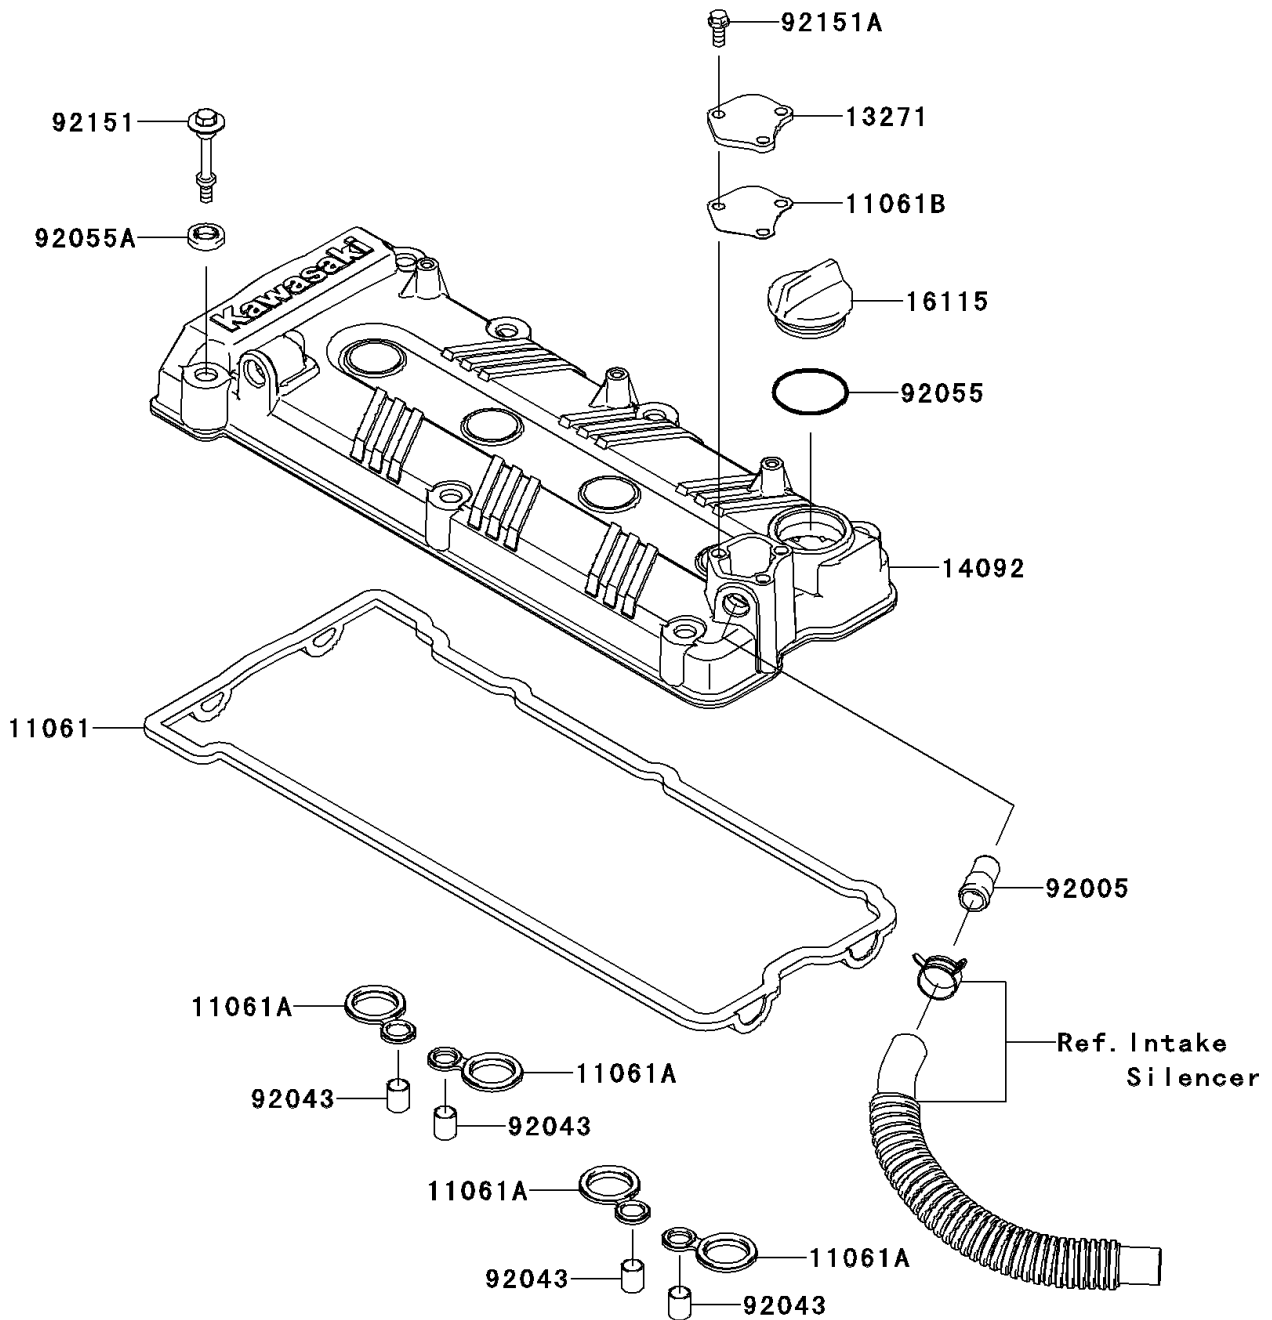

2013 JET SKI® ULTRA® 300X PARTS DIAGRAM

Cylinder Head Cover

E1112

2013 JET SKI® ULTRA® 300X PARTS LIST

Cylinder Head Cover

ITEM NAME	PART NUMBER	QUANTITY
GASKET,HEAD COVER (Ref # 11061)	11061-0090	1
GASKET,SPARK PLUG HOLE (Ref # 11061A)	11061-0105	4
GASKET,PLATE (Ref # 11061B)	11061-0814	1
PLATE (Ref # 13271)	13271-3898	1
COVER,HEAD (Ref # 14092)	14092-0836	1
CAP-OIL FILLER (Ref # 16115)	16115-1064	1
FITTING (Ref # 92005)	92005-3741	1
PIN,10.1X12X14 (Ref # 92043)	92043-4009	4
RING-O,38X1.9 (Ref # 92055)	92055-1295	1
RING-O,HEAD COVER BOLT (Ref # 92055A)	92055-1352	7
BOLT,HEAD COVER (Ref # 92151)	92151-1221	7
BOLT,6X14 (Ref # 92151A)	92151-3788	3