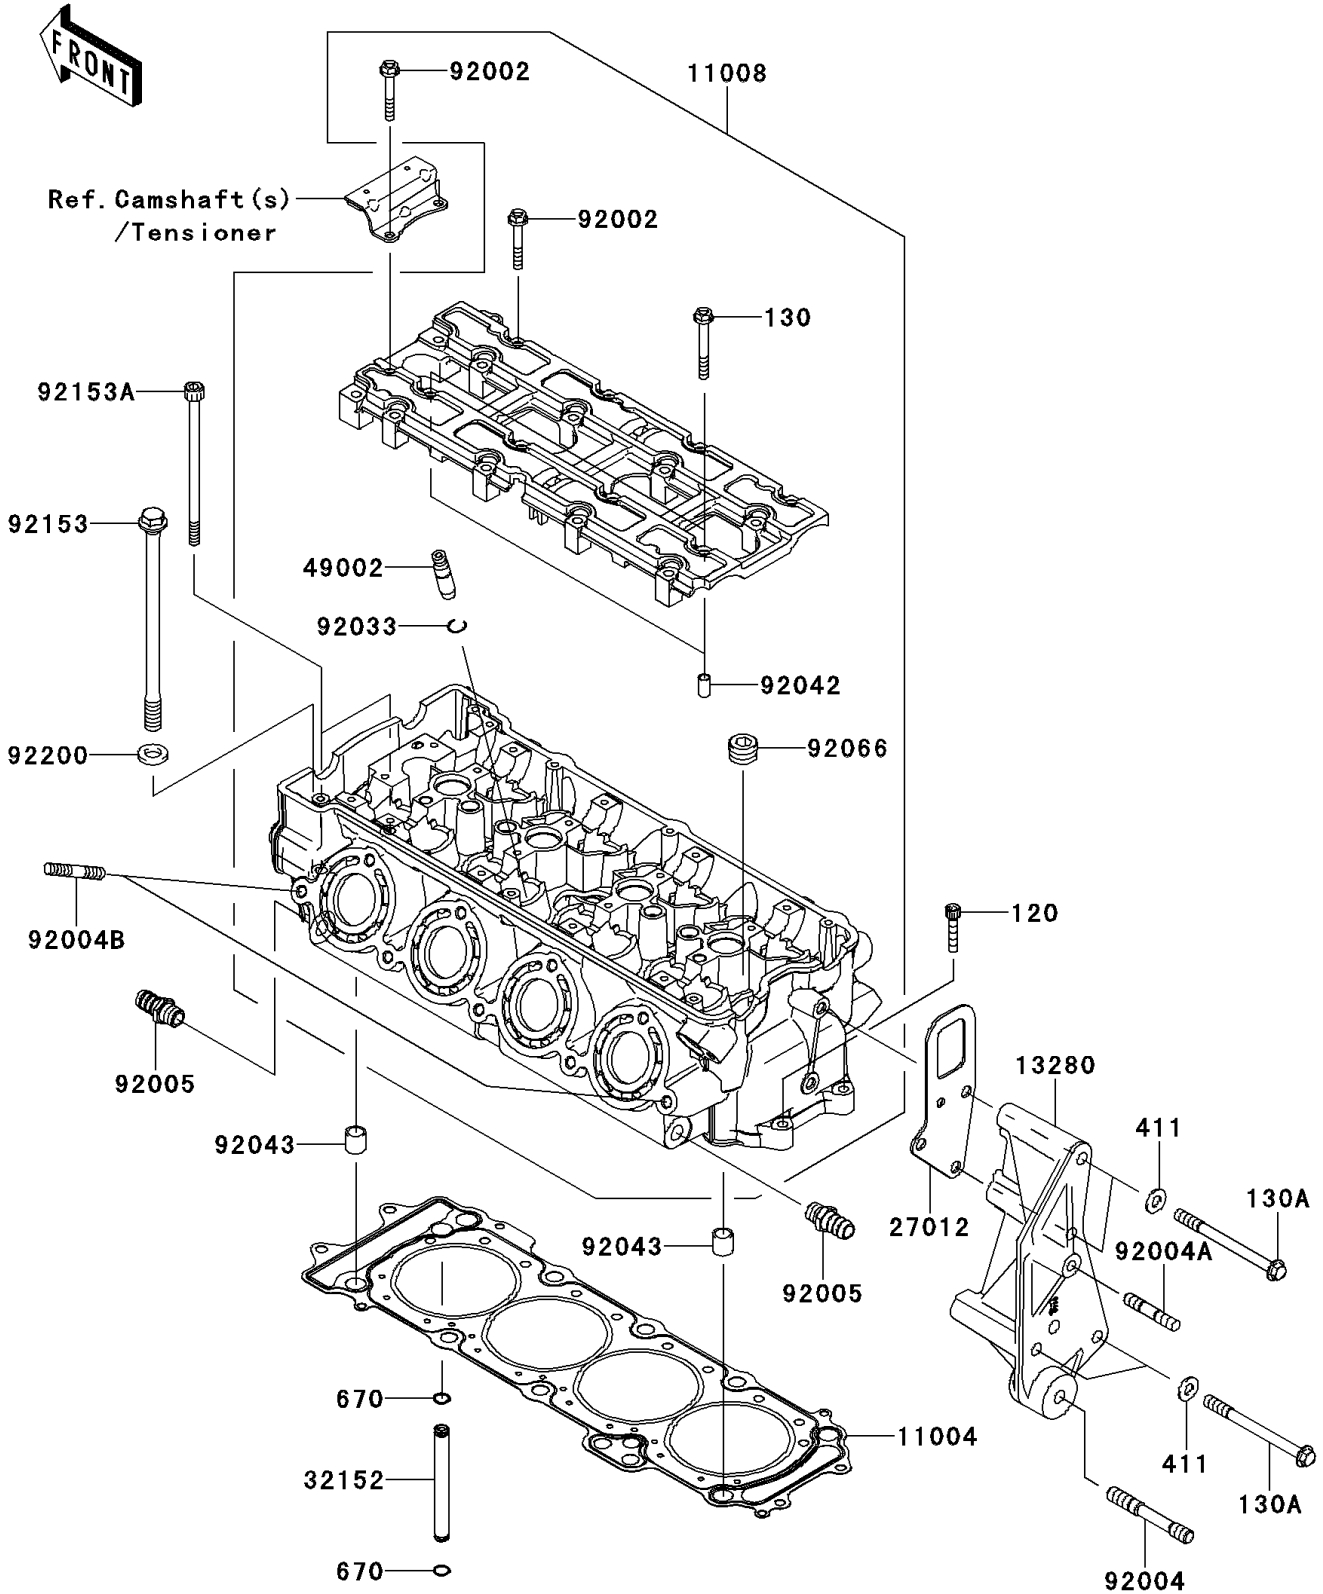

# 2013 JET SKI® ULTRA® 300X PARTS DIAGRAM

Cylinder Head

E1111

## 2013 JET SKI® ULTRA® 300X PARTS LIST

### Cylinder Head

ITEM NAME	PART NUMBER	QUANTITY
BOLT-SOCKET,6X30 (Ref # 120)	120CD0630	2
BOLT-FLANGED,6X50 (Ref # 130)	130CD0650	2
BOLT-FLANGED,8X95 (Ref # 130A)	130CD0895	4
WASHER-PLAIN,8MM (Ref # 411)	411S0800	4
O RING,7MM (Ref # 670)	670D1507	2
GASKET-HEAD (Ref # 11004)	11004-3724	1
HEAD-COMP-CYLINDER (Ref # 11008)	11008-3710	1
HOLDER,BELT TENSIONER (Ref # 13280)	13280-3763	1
HOOK,ENGINE,RR (Ref # 27012)	27012-3863	1
PIPE,OIL (Ref # 32152)	32152-1544	1
GUIDE-VALVE (Ref # 49002)	49002-1140	16
BOLT,6X40 (Ref # 92002)	92002-1756	18
STUD,10X55 (Ref # 92004)	92004-0023	1
STUD,8X33 (Ref # 92004A)	92004-1253	1
STUD,8X30 (Ref # 92004B)	92004-3743	2
FITTING (Ref # 92005)	92005-3714	2
RING-SNAP (Ref # 92033)	92033-1247	16
PIN,DOWEL,6.3X8X14 (Ref # 92042)	92042-007	2
PIN,14X14 (Ref # 92043)	92043-1593	2
PLUG,PT1/2X12.5 (Ref # 92066)	92066-0002	5
BOLT,FLANGED,11X174 (Ref # 92153)	92153-3730	10
BOLT,SOCKET,7X126 (Ref # 92153A)	92153-3731	2
WASHER,11.5X20.5X3.2 (Ref # 92200)	92200-0727	10