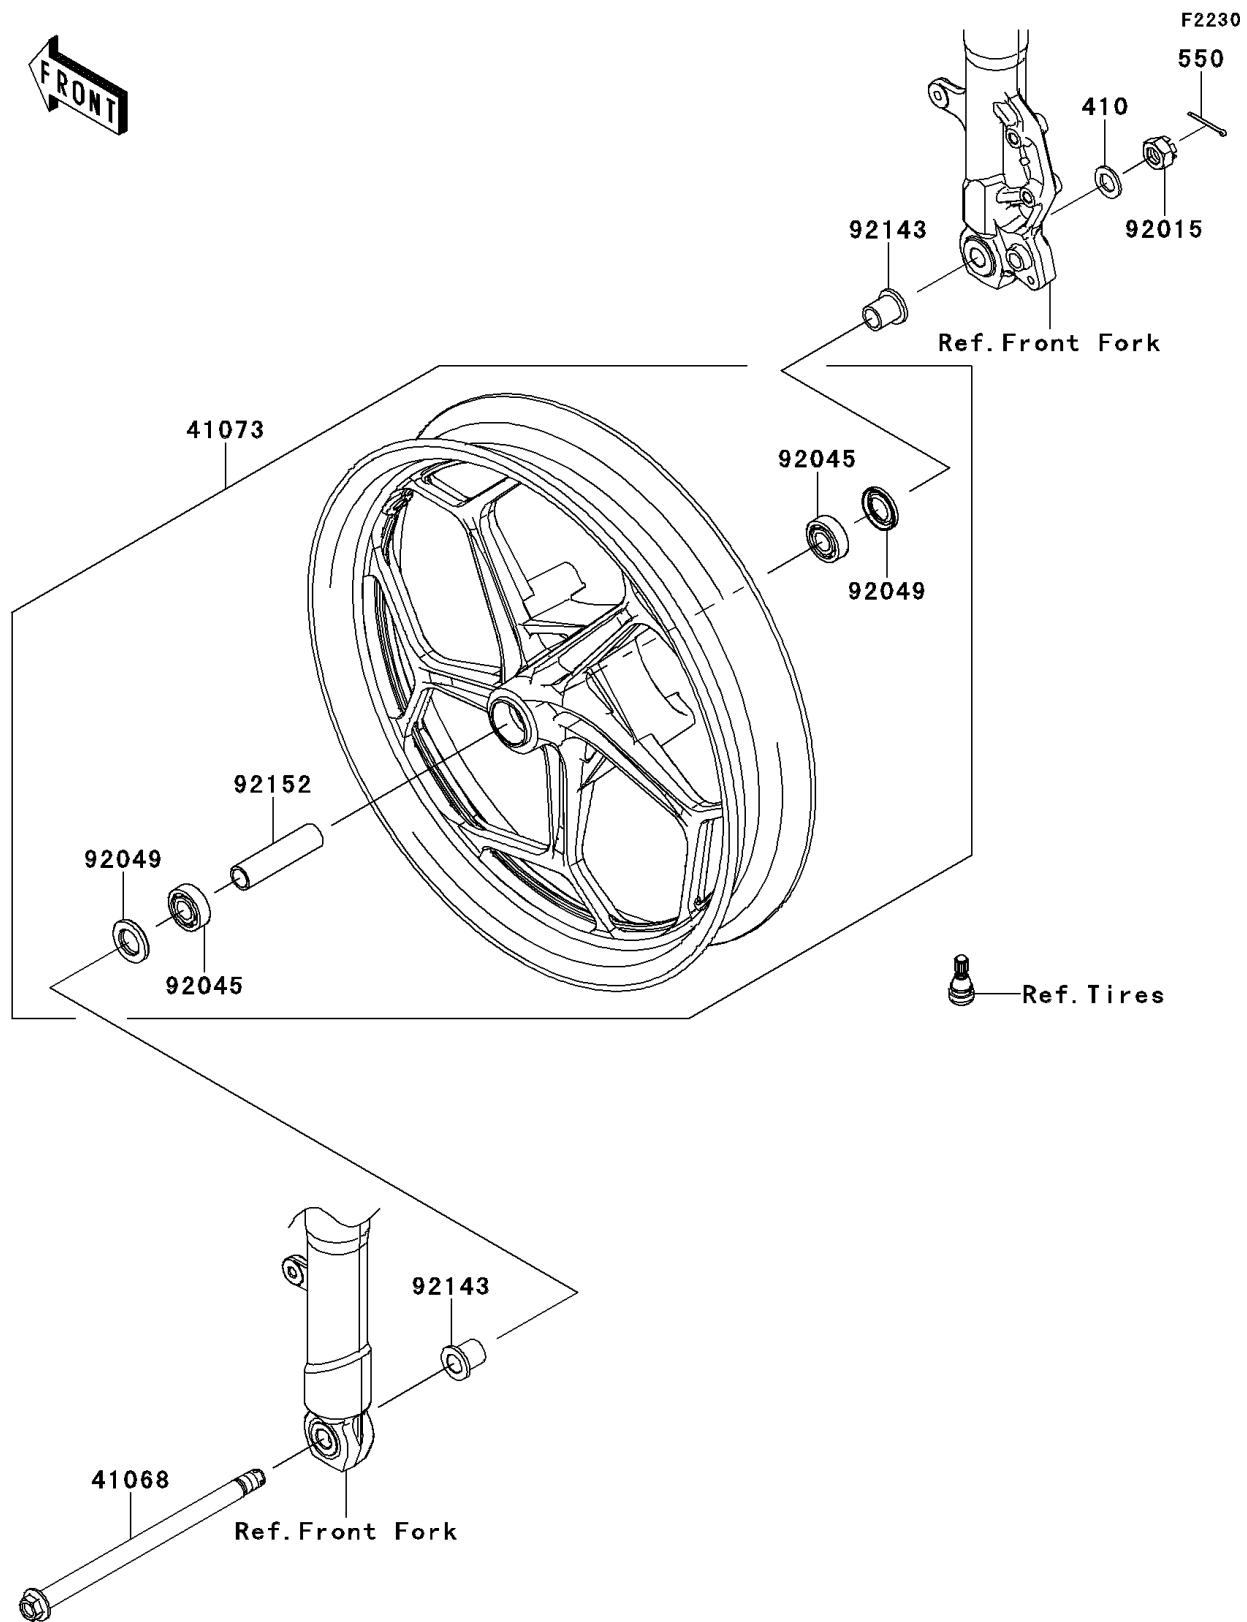

## 2014 Ninja® 300 ABS PARTS DIAGRAM

Front Wheel(BES)

## 2014 Ninja® 300 ABS PARTS LIST

Front Wheel(BES)

ITEM NAME	PART NUMBER	QUANTITY
WASHER-PLAIN-SMALL,14MM (Ref # 410)	410AA1400	1
PIN-COTTER,3.0X30 (Ref # 550)	550AA3030	1
AXLE,FR (Ref # 41068)	41068-0024	1
WHEEL-ASSY,FR,BLACK (Ref # 41073)	41073-0589-R2	1
NUT,CASTLE,14MM (Ref # 92015)	92015-1765	1
BEARING-BALL,15X35X11 (Ref # 92045)	92045-0734	1
SEAL-OIL (Ref # 92049)	92049-0136	1
COLLAR,FR AXLE,L=24 (Ref # 92143)	92143-1187	1
COLLAR,15.1X20X80 (Ref # 92152)	92152-1586	1