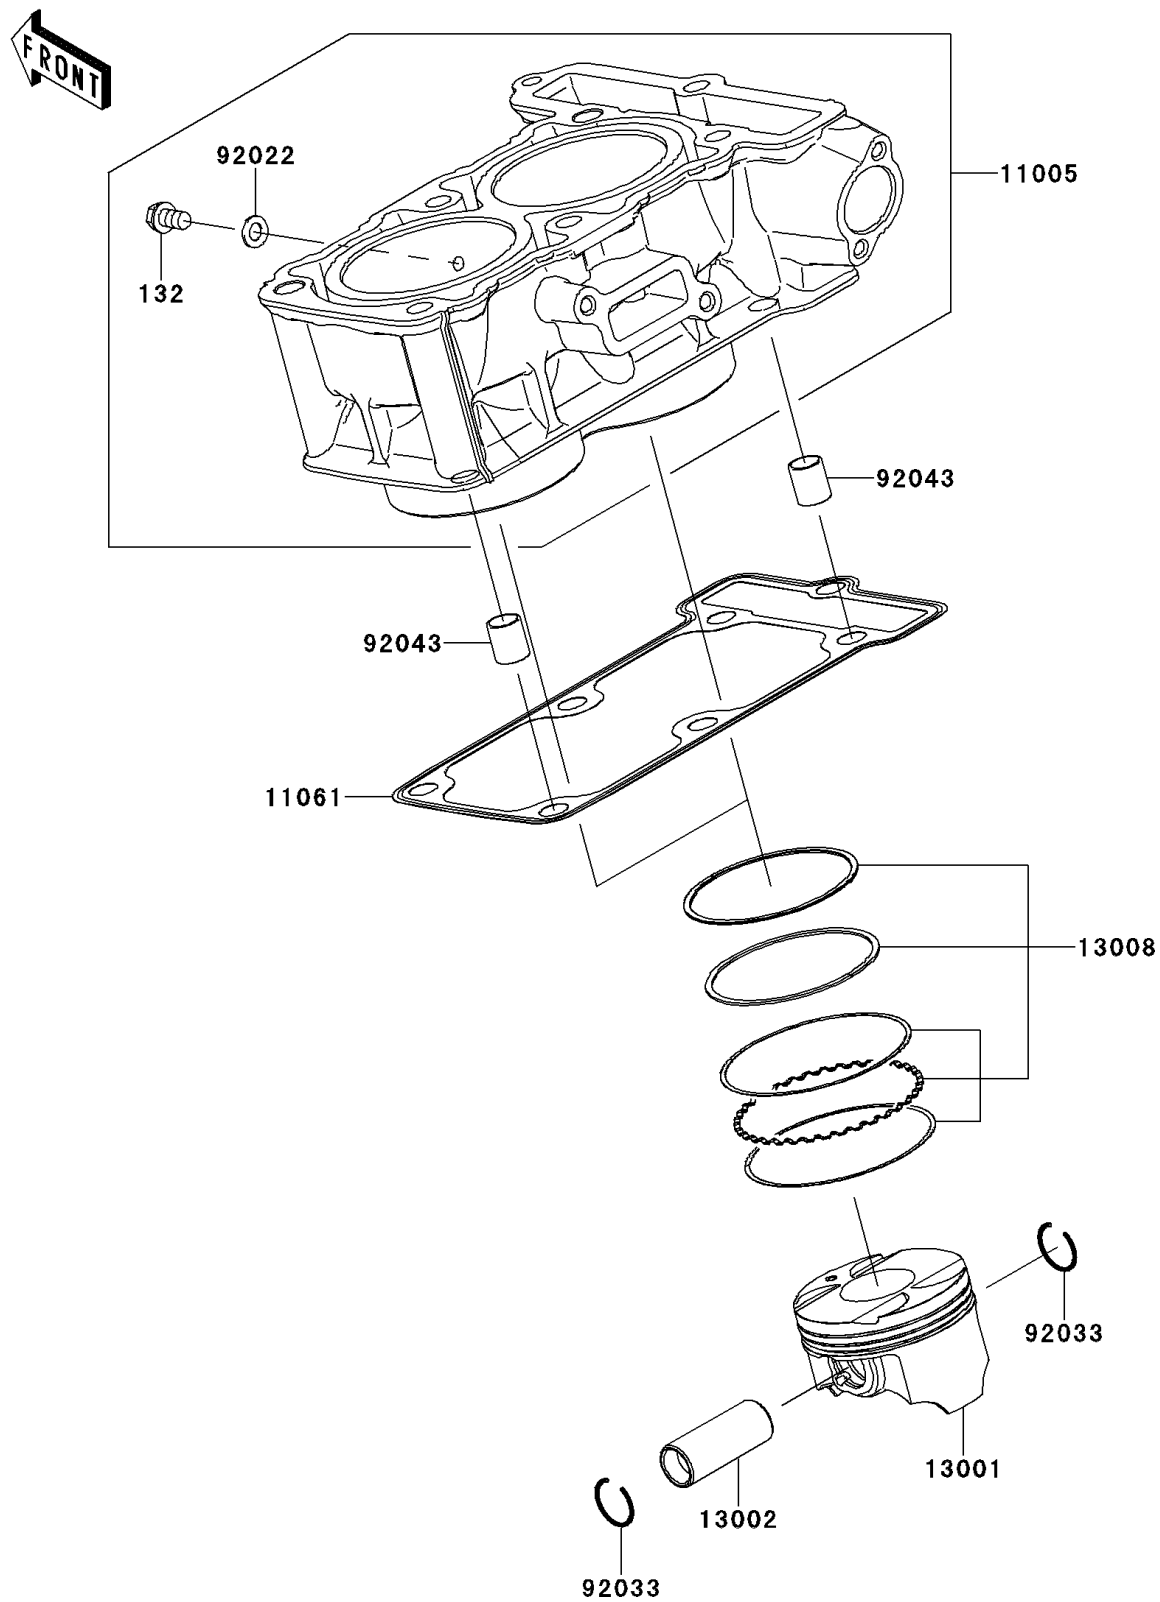

2014 Ninja® 300 ABS PARTS DIAGRAM

Cylinder/Piston(s)

E1120

2014 Ninja® 300 ABS PARTS LIST

Cylinder/Piston(s)

ITEM NAME	PART NUMBER	QUANTITY
BOLT-FLANGED-SMALL,6X10 (Ref # 132)	132BB0610	1
CYLINDER-ENGINE (Ref # 11005)	11005-0619	1
GASKET,CYLINDER BASE (Ref # 11061)	11061-0790	1
PISTON-ENGINE (Ref # 13001)	13001-0742	1
PIN-PISTON (Ref # 13002)	13002-0710	1
RING-SET-PISTON (Ref # 13008)	13008-0047	1
WASHER,6.2X11X1 (Ref # 92022)	92022-304	1
RING-SNAP,PISTON PIN (Ref # 92033)	92033-0732	1
PIN,8.2X10X14 (Ref # 92043)	92043-1264	1