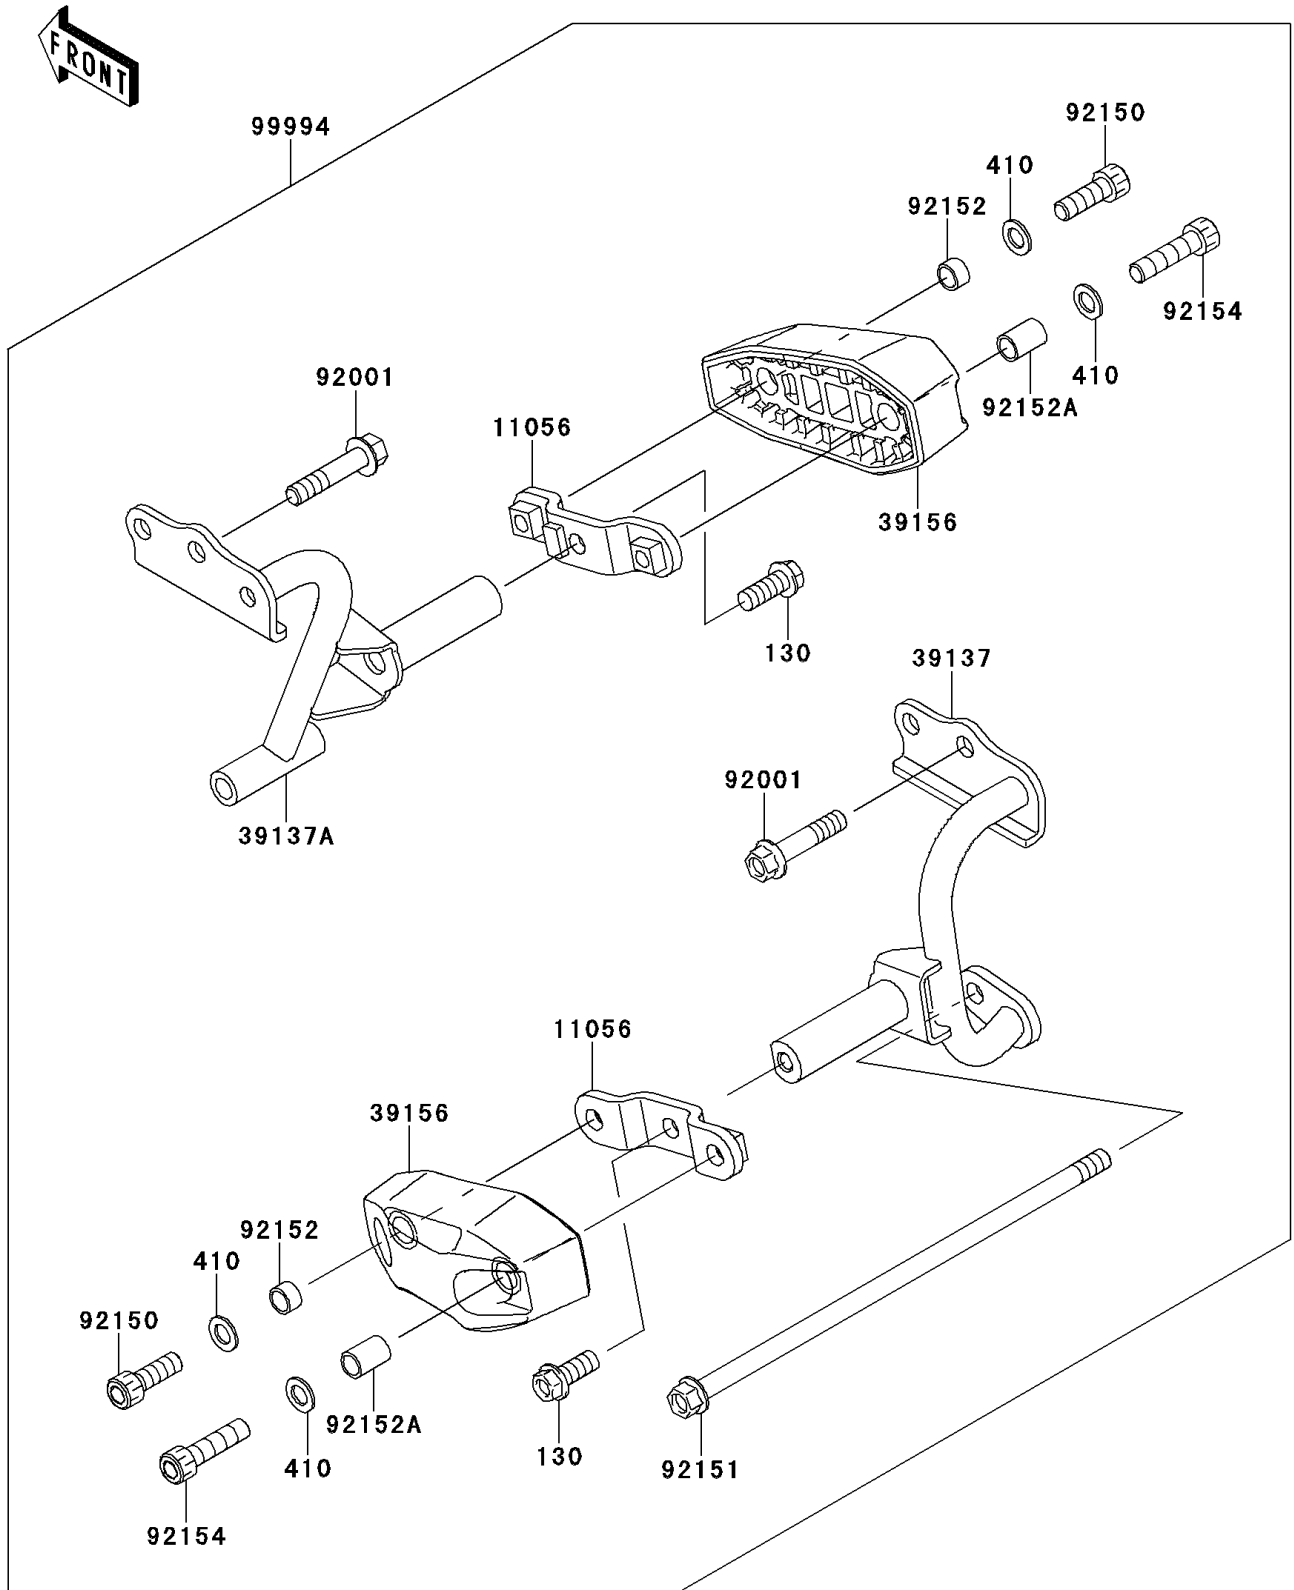

2014 Ninja® 300 SE PARTS DIAGRAM

Accessory(Engine Guard)

F2910A

2014 Ninja® 300 SE PARTS LIST

Accessory(Engine Guard)

ITEM NAME	PART NUMBER	QUANTITY
BOLT-FLANGED,10X25 (Ref # 130)	130BB1025	1
WASHER-PLAIN-SMALL,10MM,BLACK (Ref # 410)	410AB1000	1
BRACKET (Ref # 11056)	11056-2117	1
STAY-COMP (Ref # 39137)	39137-0568	1
STAY-COMP (Ref # 39137A)	39137-0569	1
PAD,ENGINE GUARD (Ref # 39156)	39156-0758	1
BOLT,BLACK,10X47 (Ref # 92001)	92001-1522	1
BOLT,SOCKET,10X30 (Ref # 92150)	92150-1690	1
BOLT,FLANGED,10X280 (Ref # 92151)	92151-1916	1
COLLAR,10.6X13.8X7.8 (Ref # 92152)	92152-1661	1
COLLAR,10.6X13.8X19.8 (Ref # 92152A)	92152-1662	1
BOLT,SOCKET,10X40 (Ref # 92154)	92154-1084	1
KIT-ACCESSORY,ENGINE GUARD (Ref # 99994)	99994-0355	1