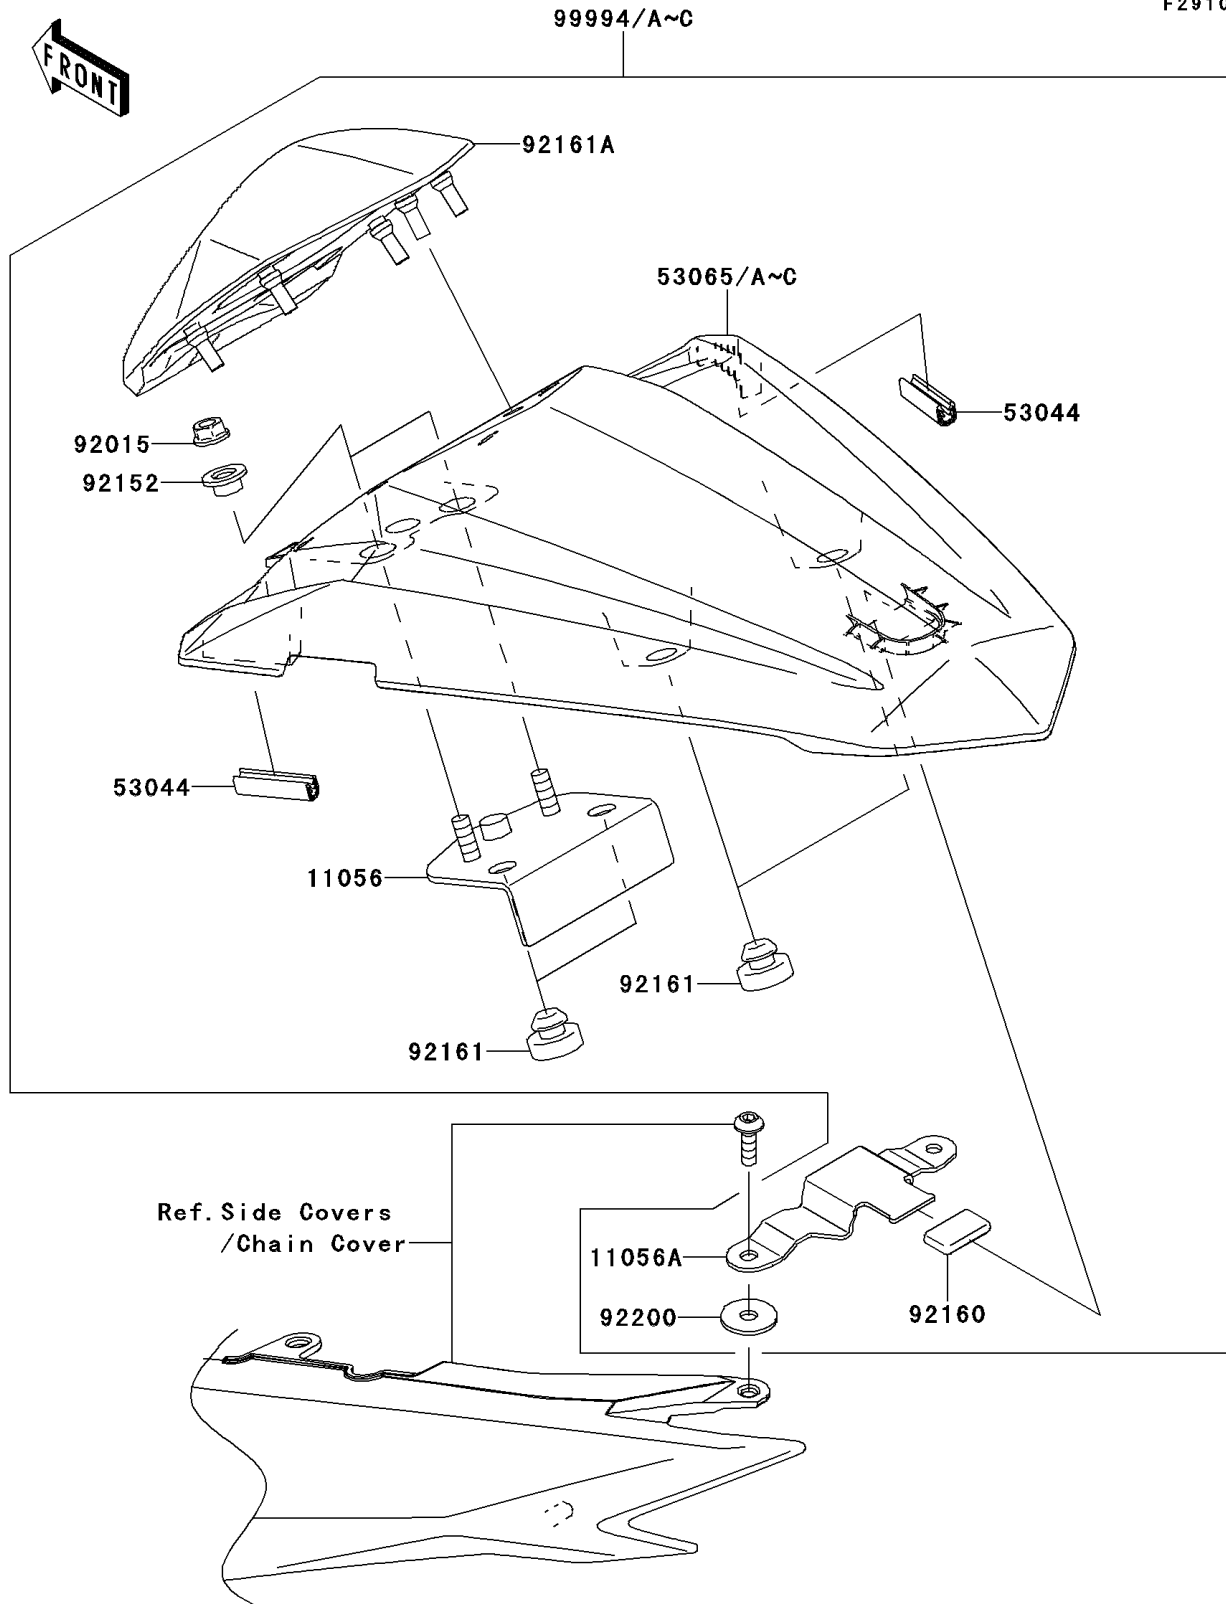

2014 Ninja® 300 SE PARTS DIAGRAM

Accessory(Single Seat Cover)

F2910

2014 Ninja® 300 SE PARTS LIST

Accessory(Single Seat Cover)

ITEM NAME	PART NUMBER	QUANTITY
BRACKET (Ref # 11056)	11056-1823	1
BRACKET (Ref # 11056A)	11056-2403	1
TRIM,L=30 (Ref # 53044)	53044-0001	1
COVER SEAT,P.S.WHITE (Ref # 53065B)	53065-0064-25Y	1
COVER SEAT,L.GREEN (Ref # 53065C)	53065-0064-777	1
NUT,FLANGED,6MM (Ref # 92015)	92015-1367	1
COLLAR,6.8X10(16)X6.6 (Ref # 92152)	92152-0842	1
DAMPER (Ref # 92160)	92160-1190	1
DAMPER (Ref # 92161)	92161-0046	1
DAMPER,CUSHION (Ref # 92161A)	92161-1460	1
WASHER,6X20X1.6 (Ref # 92200)	92200-0212	1
KIT,SINGLE SEAT,P.S.WHITE (Ref # 99994B)	99994-0354-25Y	1
KIT,SINGLE SEAT,L.GREEN (Ref # 99994C)	99994-0354-777	1