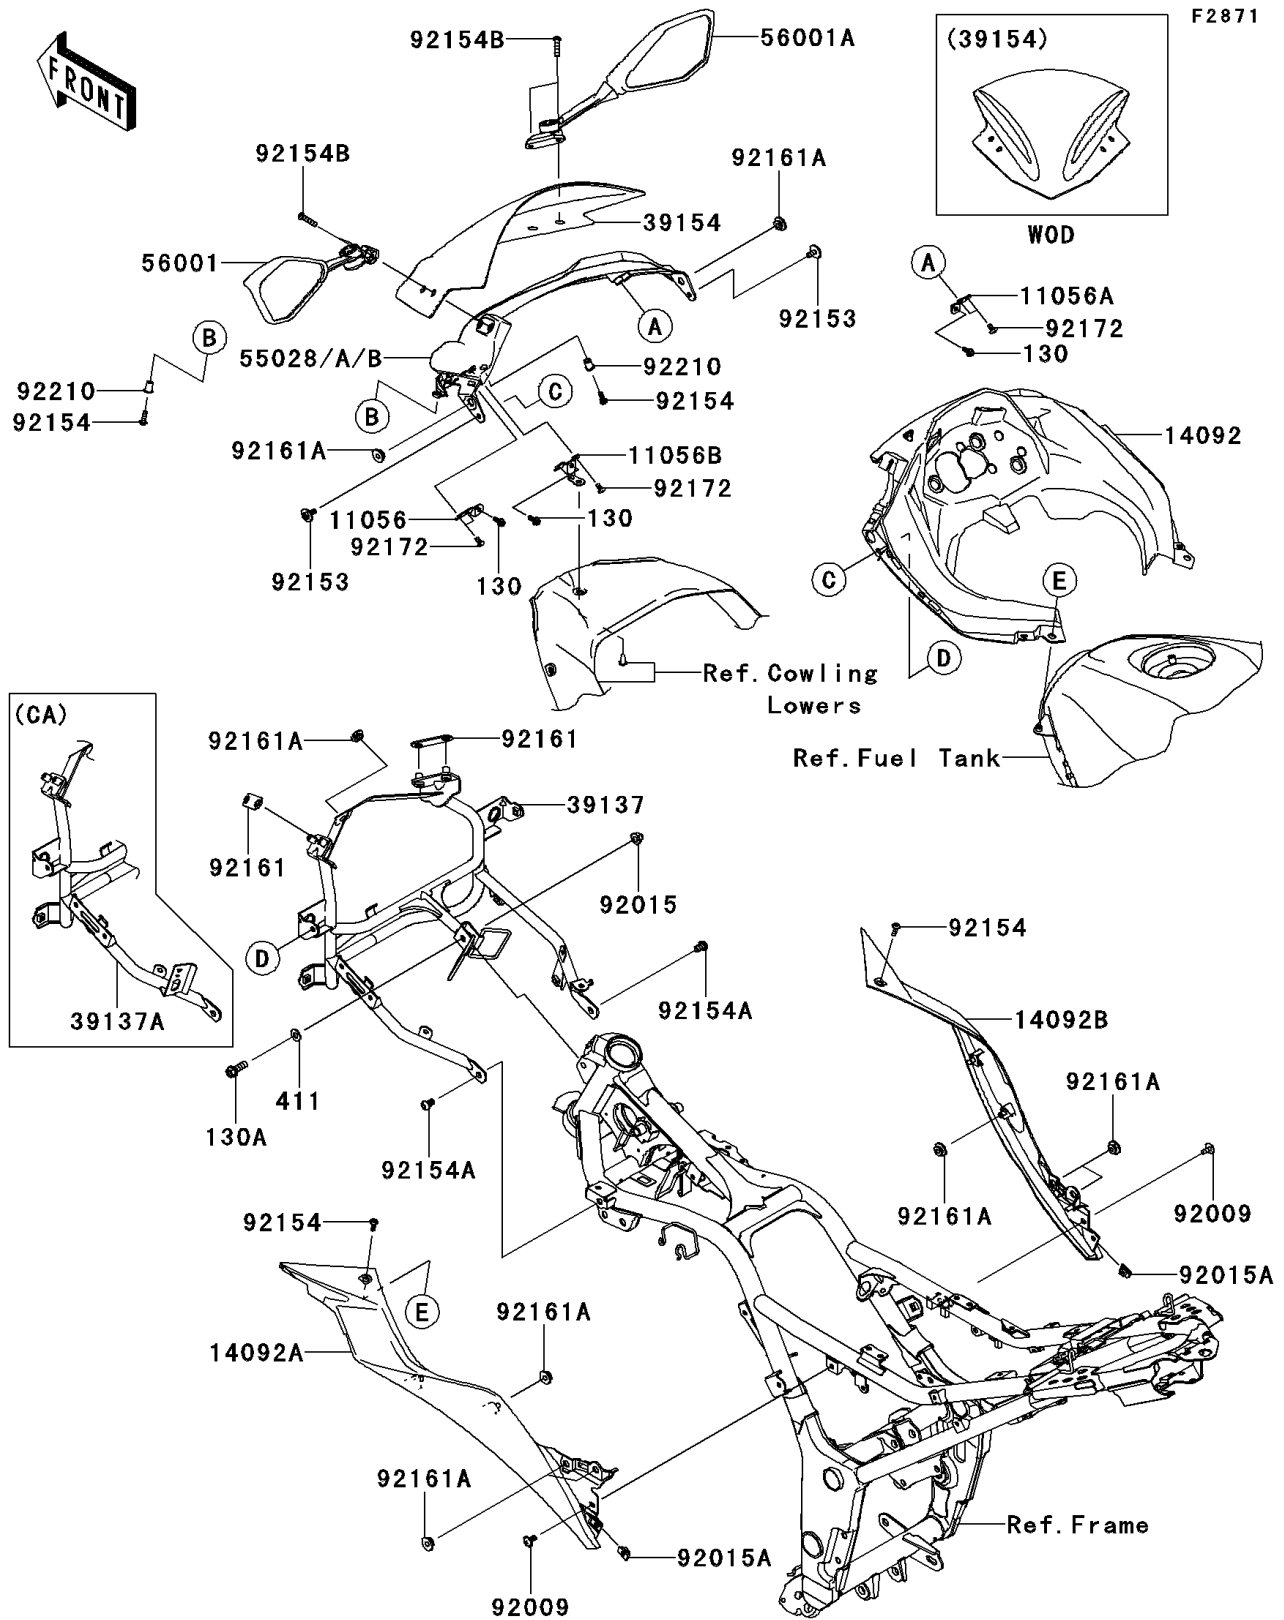

2014 Ninja® 300 SE PARTS DIAGRAM

Cowling

2014 Ninja® 300 SE PARTS LIST

Cowling

ITEM NAME	PART NUMBER	QUANTITY
BOLT-FLANGED,5X12 (Ref # 130)	130BA0512	1
BOLT-FLANGED,8X25 (Ref # 130A)	130BB0825	1
WASHER-PLAIN,8.5X18X1.6 (Ref # 411)	411AB0800	1
BRACKET,COWL. STAY,LH (Ref # 11056)	11056-1608	1
BRACKET,COWL. STAY,RH (Ref # 11056A)	11056-1610	1
BRACKET,COWL. STAY (Ref # 11056B)	11056-1611	1
COVER,METER (Ref # 14092)	14092-0921	1
COVER,TANK,LH (Ref # 14092A)	14092-0922	1
COVER,TANK,RH (Ref # 14092B)	14092-0923	1
WINDSHIELD (Ref # 39154)	39154-0318	1
COWLING,UPP,EBONY (Ref # 55028)	55028-0496-H8	1
COWLING,UPP,P.S.WHITE (Ref # 55028B)	55028-0496-25Y	1
MIRROR-ASSY,LH (Ref # 56001)	56001-0239	1
MIRROR-ASSY,RH (Ref # 56001A)	56001-0240	1
SCREW,6X14 (Ref # 92009)	92009-1662	1
NUT,CAP,8MM,BLACK (Ref # 92015)	92015-1174	1
NUT,5MM (Ref # 92015A)	92015-1627	1
BOLT,6X16 (Ref # 92153)	92153-1423	1
BOLT,SOCKET,5X16 (Ref # 92154)	92154-0182	1
BOLT,SOCKET,8X14 (Ref # 92154A)	92154-1032	1
BOLT,SOCKET,6X25 (Ref # 92154B)	92154-1142	1
DAMPER (Ref # 92161)	92161-1467	1
DAMPER (Ref # 92161A)	92161-1531	1
SCREW,TAPPING,5X10 (Ref # 92172)	92172-0262	1
NUT,WELL,5MM (Ref # 92210)	92210-0498	1
STAY-COMP,COWLING,F.S.BLACK (Ref # 39137)	39137-0565-18R	1
STAY-COMP,COWLING,F.S.BLACK (Ref # 39137A)	39137-0566-18R	1