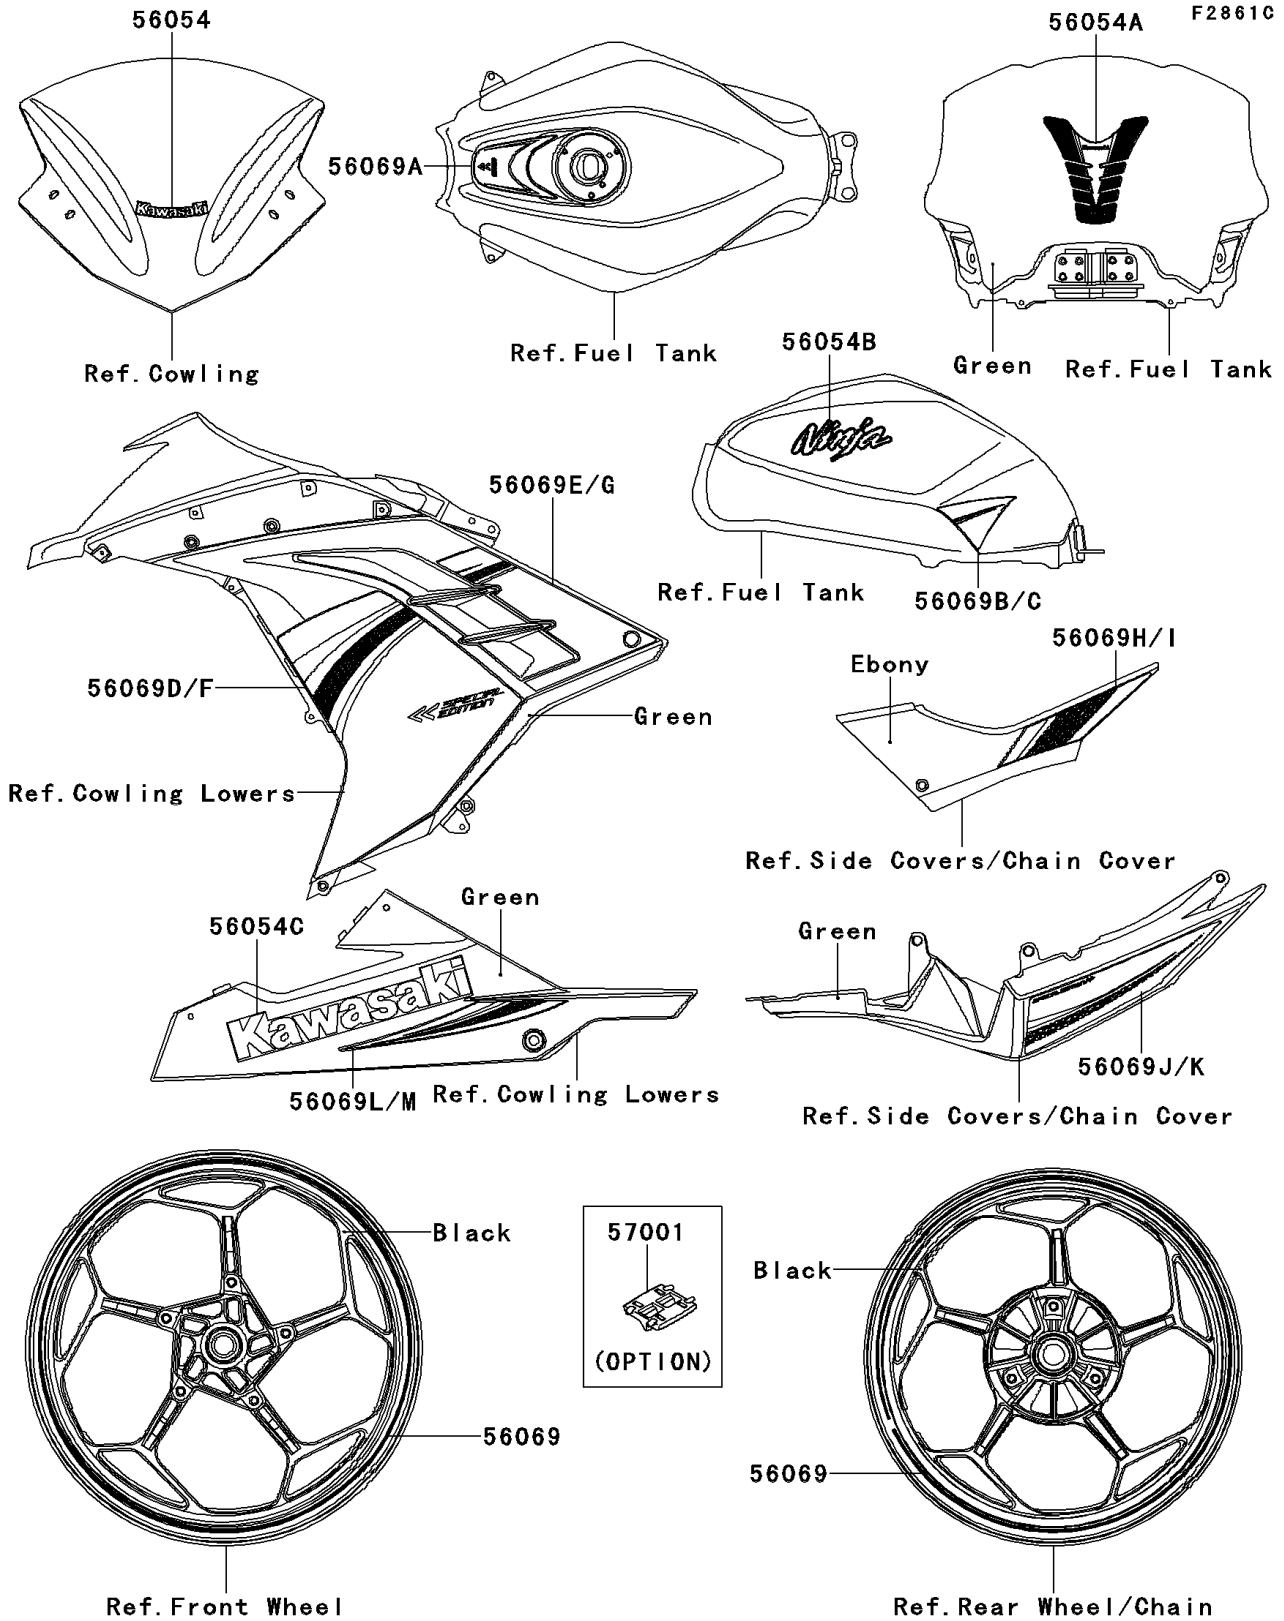

2014 Ninja® 300 SE PARTS DIAGRAM

Decals(Green)(AESA)

2014 Ninja® 300 SE PARTS LIST

Decals(Green)(AESAs)

ITEM NAME	PART NUMBER	QUANTITY
MARK,WINDSHIELD,KAWASAKI (Ref # 56054)	56054-1088	1
MARK,TANK PAD (Ref # 56054A)	56054-1313	1
MARK,FUEL TANK,NINJA (Ref # 56054B)	56054-1414	1
MARK,LWR COWL.,KAWASAKI (Ref # 56054C)	56054-1415	1
PATTERN,WHEEL,RED,4X1353 (Ref # 56069)	56069-7024	1
PATTERN,FUEL TANK,CNT (Ref # 56069A)	56069-7025	1
PATTERN,FUEL TANK,LH (Ref # 56069B)	56069-7026	1
PATTERN,FUEL TANK,RH (Ref # 56069C)	56069-7027	1
PATTERN,COWLING,FR,LH (Ref # 56069D)	56069-7028	1
PATTERN,COWLING,RR,LH (Ref # 56069E)	56069-7029	1
PATTERN,COWLING,FR,RH (Ref # 56069F)	56069-7030	1
PATTERN,COWLING,RR,RH (Ref # 56069G)	56069-7031	1
PATTERN,SEAT COVER,FR,LH (Ref # 56069H)	56069-7032	1
PATTERN,SEAT COVER,FR,RH (Ref # 56069I)	56069-7033	1
PATTERN,SEAT COVER,RR,LH (Ref # 56069J)	56069-7034	1
PATTERN,SEAT COVER,RR,RH (Ref # 56069K)	56069-7035	1
PATTERN,COWLING,LWR,LH (Ref # 56069L)	56069-7036	1
PATTERN,COWLING,LWR,RH (Ref # 56069M)	56069-7037	1
RIM STRIPE APPLICATOR (Ref # 57001)	57001-1752	1