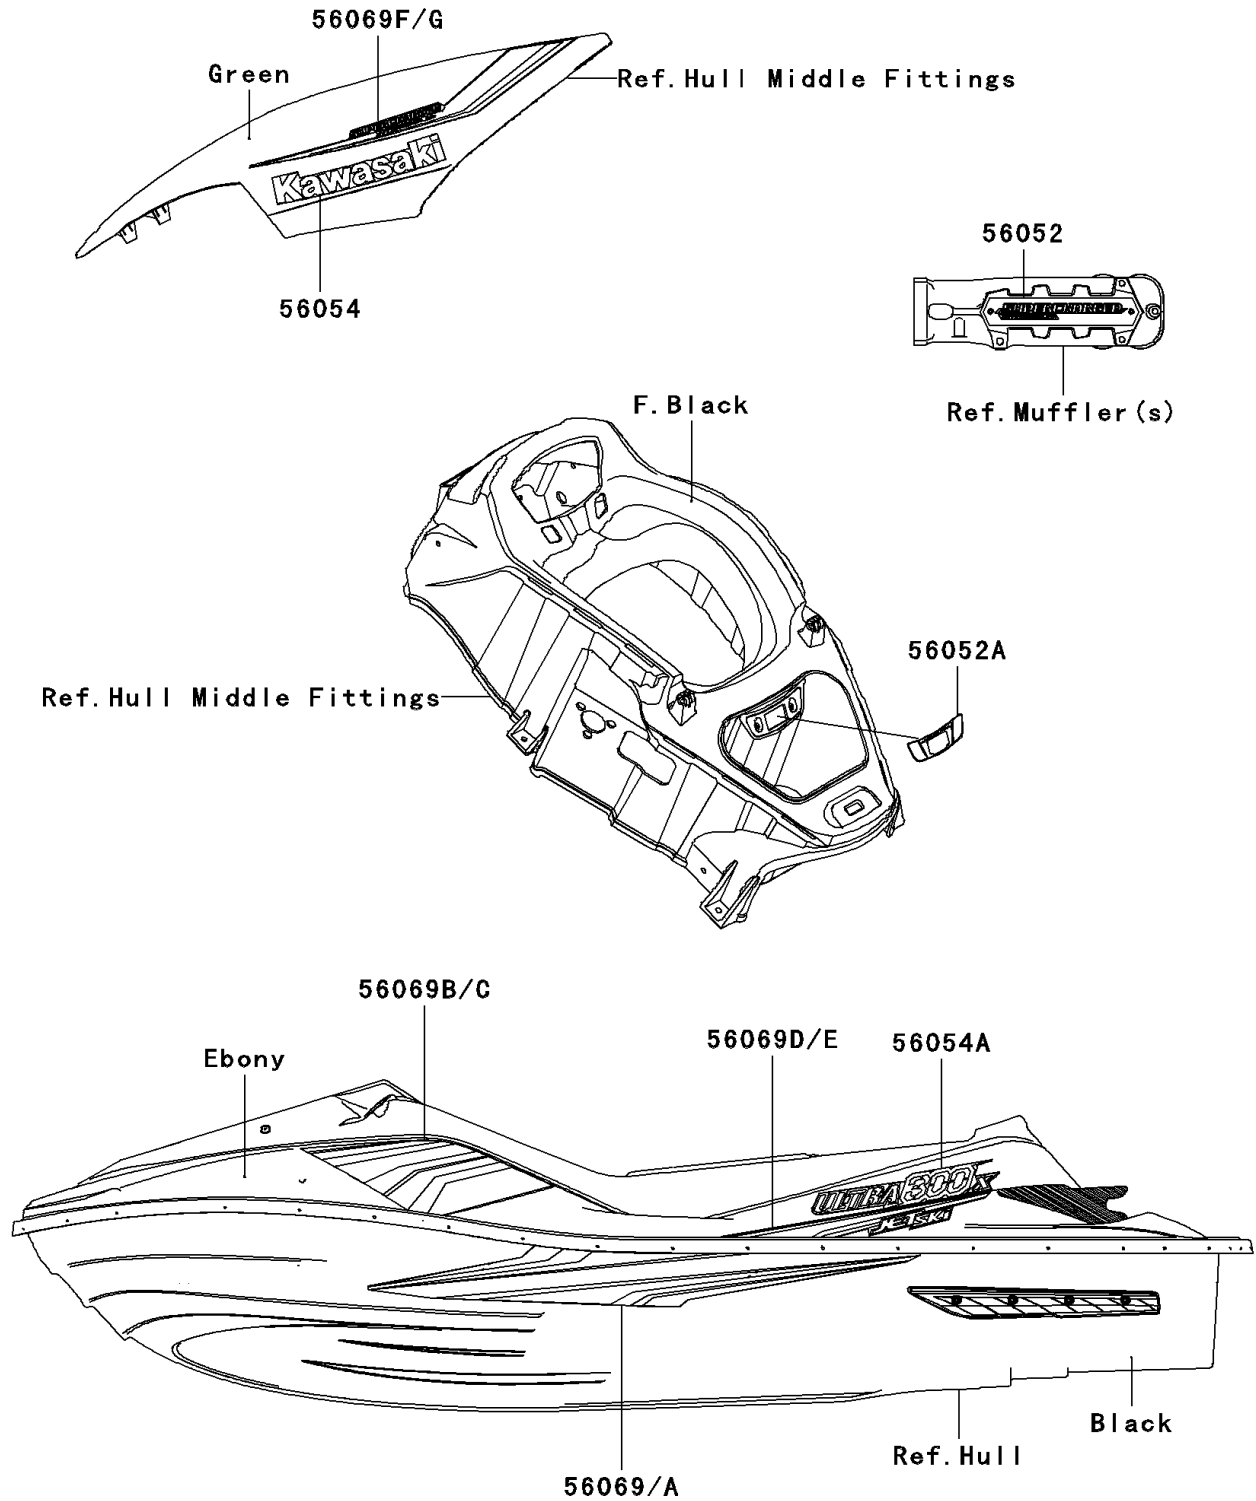

2011 Ultra 300X PARTS DIAGRAM

Decals(L.Green)(HBF)

F3880

2011 Ultra 300X PARTS LIST

Decals(L.Green)(HBF)

ITEM NAME	PART NUMBER	QUANTITY
MARK,SUPERCHARGED (Ref # 56052)	56052-3877	1
MARK,IMMOBILIZER (Ref # 56052A)	56052-3878	1
MARK,DECK,KAWASAKI (Ref # 56054)	56054-3750	1
MARK,DECK,ULTRA300X (Ref # 56054A)	56054-3752	1
PATTERN,HULL,LH (Ref # 56069)	56069-3877	1
PATTERN,HULL,RH (Ref # 56069A)	56069-3878	1
PATTERN,DECK,FR,LH (Ref # 56069B)	56069-3879	1
PATTERN,DECK,FR,RH (Ref # 56069C)	56069-3880	1
PATTERN,DECK,RR,LH (Ref # 56069D)	56069-3881	1
PATTERN,DECK,RR,RH (Ref # 56069E)	56069-3882	1
PATTERN,HATCH COVER,LH (Ref # 56069F)	56069-3883	1
PATTERN,HATCH COVER,RH (Ref # 56069G)	56069-3884	1