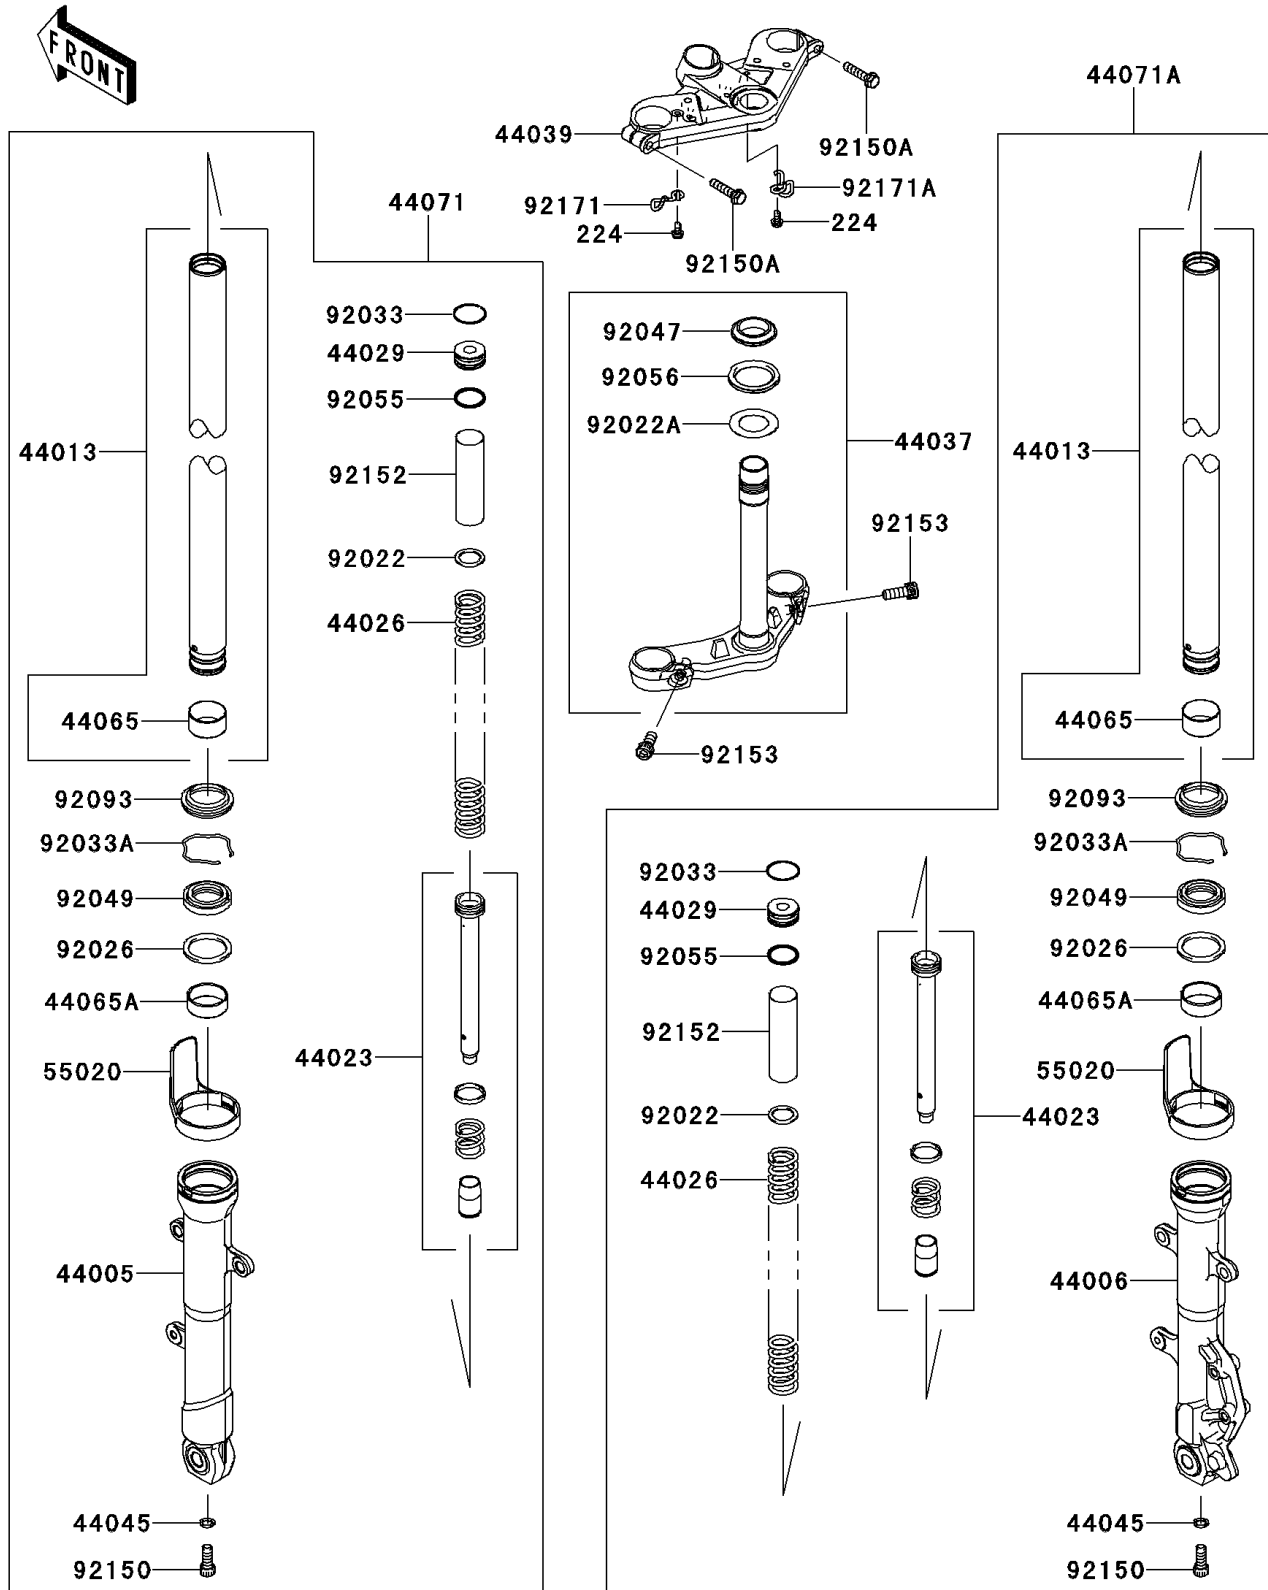

2014 Ninja® 300 SE PARTS DIAGRAM

Front Fork

F2340

2014 Ninja® 300 SE PARTS LIST

Front Fork

ITEM NAME	PART NUMBER	QUANTITY
SCREW-PAN-WP-CROS,6X12 (Ref # 224)	224AB0612	1
PIPE-LEFT FORK OUTER,F.S.BLACK (Ref # 44005)	44005-0092-18R	1
PIPE-RIGHT FORK OUTER,F.S.BLK (Ref # 44006)	44006-0088-18R	1
PIPE-FORK INNER (Ref # 44013)	44013-0201	1
CYLINDER-SET-FORK (Ref # 44023)	44023-0102	1
SPRING-FRONT FORK (Ref # 44026)	44026-0126	1
SEAT-FORK SPRING (Ref # 44029)	44029-1127	1
HOLDER-FORK UNDER,F.BLACK (Ref # 44037)	44037-0112-21	1
HOLDER-FORK UPPER,BLACK (Ref # 44039)	44039-0056-18R	1
GASKET,FORK CYLINDER BOLT (Ref # 44045)	44045-051	1
BUSHING-FRONT FORK (Ref # 44065)	44065-0057	1
BUSHING-FRONT FORK (Ref # 44065A)	44065-0058	1
DAMPER-ASSY,LH,F.S.BLACK (Ref # 44071)	44071-0824-18R	1
DAMPER-ASSY,RH,F.S.BLACK (Ref # 44071A)	44071-0825-18R	1
GUARD,INNER TUBE (Ref # 55020)	55020-0329	1
WASHER (Ref # 92022)	92022-1879	1
WASHER,30.5X50X0.6 (Ref # 92022A)	92022-231	1
SPACER,FORK (Ref # 92026)	92026-1443	1
RING-SNAP (Ref # 92033)	92033-1236	1
RING-SNAP (Ref # 92033A)	92033-1286	1
RACE,STEERING STEM BEARING (Ref # 92047)	92047-012	1
SEAL-OIL (Ref # 92049)	92049-0734	1
RING-O,FORK SPRING SEAT (Ref # 92055)	92055-1384	1
SEAL-OIL,STEERING STEM (Ref # 92056)	92056-003	1
SEAL,FORK OUTER (Ref # 92093)	92093-1367	1
BOLT,SOCKET,8X18 (Ref # 92150)	92150-1432	1
BOLT (Ref # 92150A)	92150-1610	1
COLLAR,FORK,L=100 (Ref # 92152)	92152-0719	1
BOLT,SOCKET,10X25 (Ref # 92153)	92153-0301	1

2014 Ninja® 300 SE PARTS LIST

Front Fork

ITEM NAME	PART NUMBER	QUANTITY
CLAMP,LH (Ref # 92171)	92171-1857	1
CLAMP,RH (Ref # 92171A)	92171-1947	1