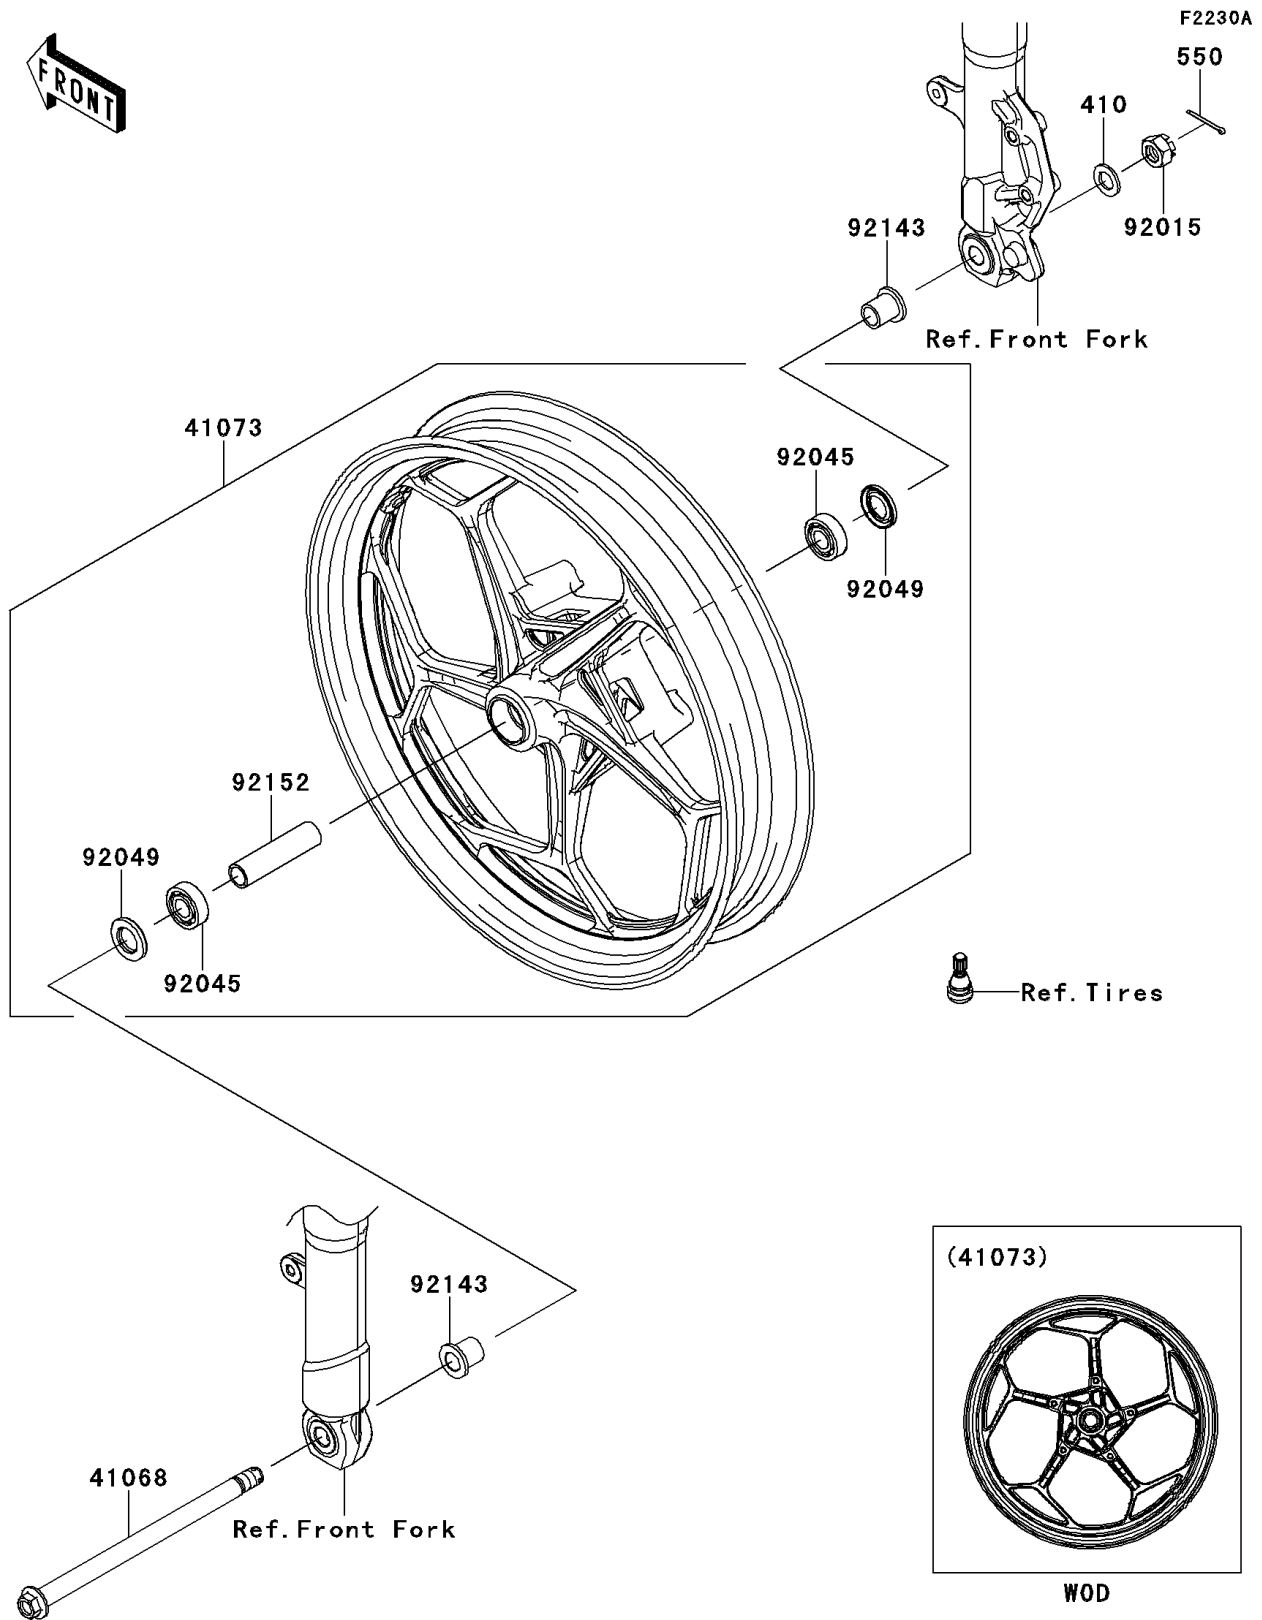

2014 Ninja® 300 SE PARTS DIAGRAM

Front Wheel(AESA)

2014 Ninja® 300 SE PARTS LIST

Front Wheel(AESA)

ITEM NAME	PART NUMBER	QUANTITY
WASHER-PLAIN-SMALL,14MM (Ref # 410)	410AA1400	1
PIN-COTTER,3.0X30 (Ref # 550)	550AA3030	1
AXLE,FR (Ref # 41068)	41068-0024	1
WHEEL-ASSY,FR,BLACK (Ref # 41073)	41073-0651-R2	1
NUT,CASTLE,14MM (Ref # 92015)	92015-1765	1
BEARING-BALL,15X35X11 (Ref # 92045)	92045-0734	1
SEAL-OIL (Ref # 92049)	92049-0136	1
COLLAR,FR AXLE,L=24 (Ref # 92143)	92143-1187	1
COLLAR,15.1X20X80 (Ref # 92152)	92152-1586	1