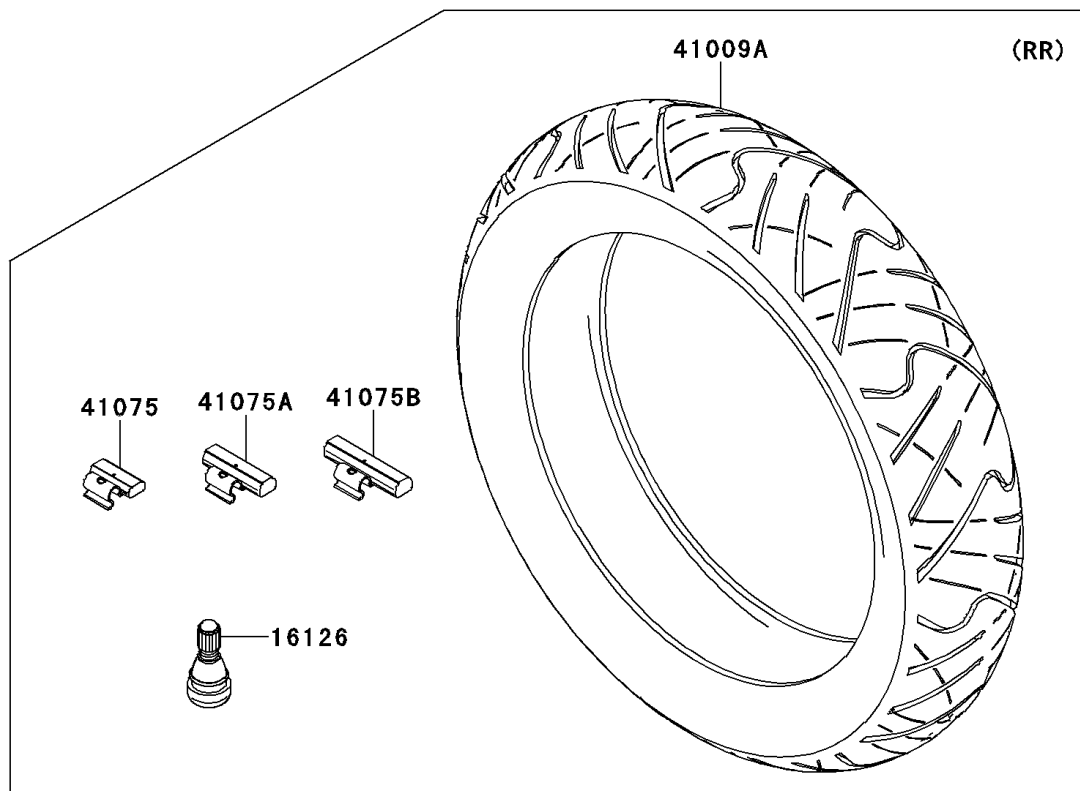

2014 Ninja® 300 SE PARTS DIAGRAM

Tires

F2210

2014 Ninja® 300 SE PARTS LIST

Tires

ITEM NAME	PART NUMBER	QUANTITY
VALVE,TIRE (Ref # 16126)	16126-1140	1
TIRE,FR,110/70-17 54S,RX-01F (Ref # 41009)	41009-0514	1
TIRE,RR,140/70-17 66S,RX-01R (Ref # 41009A)	41009-0520	1
BALANCER-WHEEL,10G,SILVER (Ref # 41075)	41075-0007	1
BALANCER-WHEEL,20G,SILVER (Ref # 41075A)	41075-0008	1
BALANCER-WHEEL,30G,SILVER (Ref # 41075B)	41075-0009	1