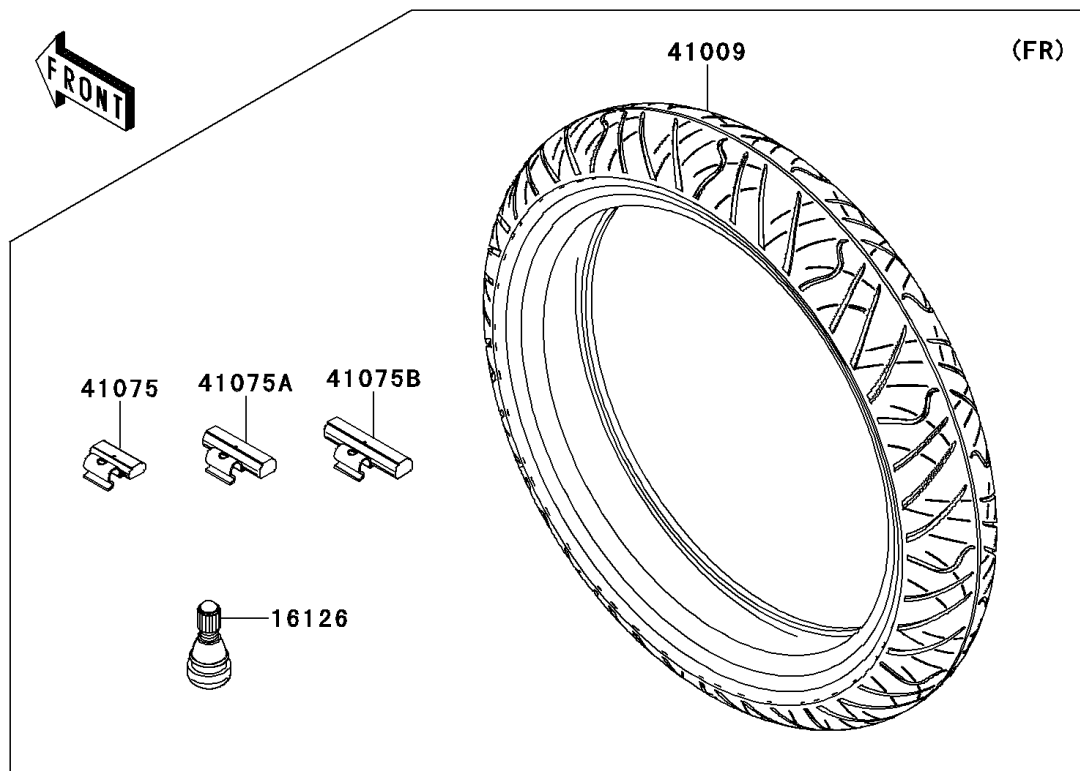

2014 Ninja® 300 SE PARTS DIAGRAM

Tires

F2210

2014 Ninja® 300 SE PARTS LIST

Tires

ITEM NAME	PART NUMBER	QUANTITY
VALVE,TIRE (Ref # 16126)	16126-1140	1
TIRE,FR,110/70-17 54S,RX-01F (Ref # 41009)	41009-0514	1
TIRE,RR,140/70-17 66S,RX-01R (Ref # 41009A)	41009-0520	1
BALANCER-WHEEL,10G,SILVER (Ref # 41075)	41075-0007	1
BALANCER-WHEEL,20G,SILVER (Ref # 41075A)	41075-0008	1
BALANCER-WHEEL,30G,SILVER (Ref # 41075B)	41075-0009	1