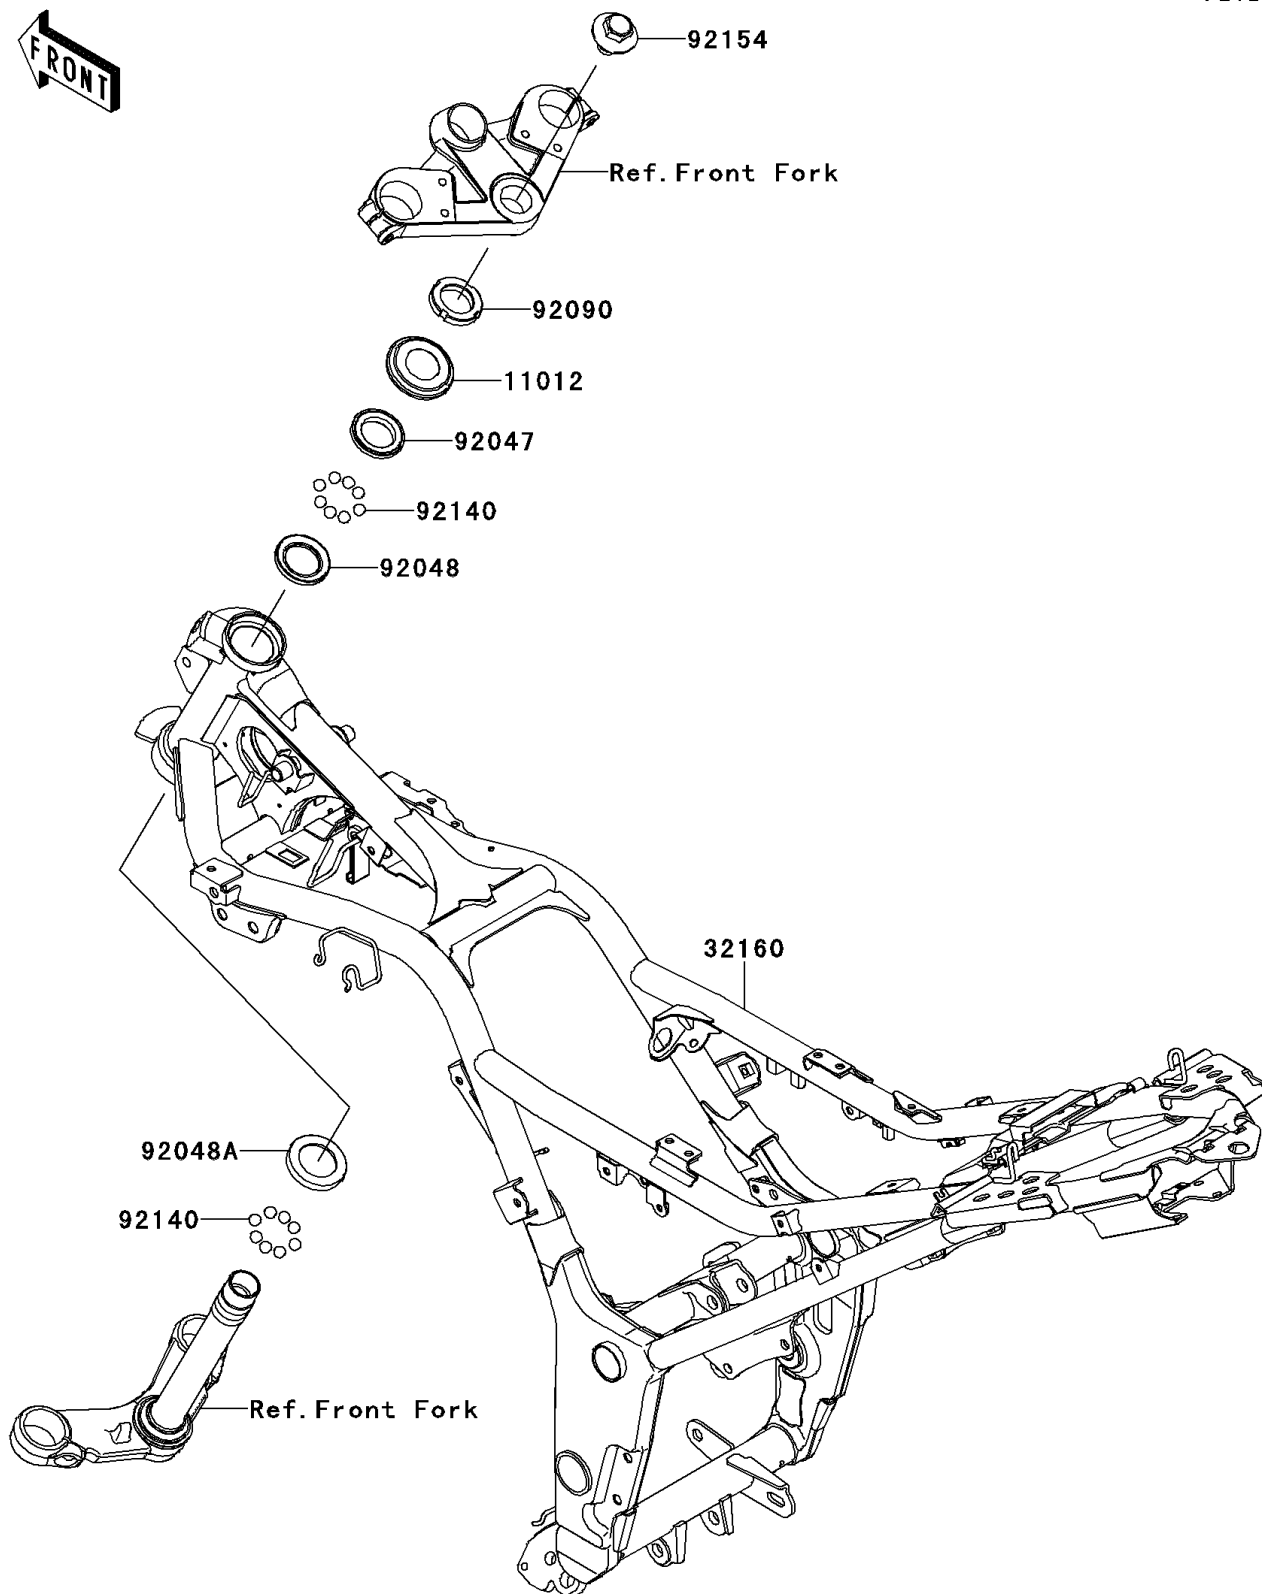

2014 Ninja® 300 SE PARTS DIAGRAM

Frame

F2120

2014 Ninja® 300 SE PARTS LIST

Frame

ITEM NAME	PART NUMBER	QUANTITY
CAP,STEERING STEM (Ref # 11012)	11012-1898	1
FRAME-COMP,F.S.BLACK (Ref # 32160)	32160-0619-18R	1
RACE,STEERING STEM BEARING (Ref # 92047)	92047-011	1
RACE,STEERING STEM BEARING (Ref # 92048)	92048-006	1
RACE,STEERING STEM BEARING (Ref # 92048A)	92048-008	1
NUT,30MM (Ref # 92090)	92090-007	1
BALL,6.35MM (Ref # 92140)	92140-0008	1
BOLT,FLANGED,6X22 (Ref # 92154)	92154-1152	1