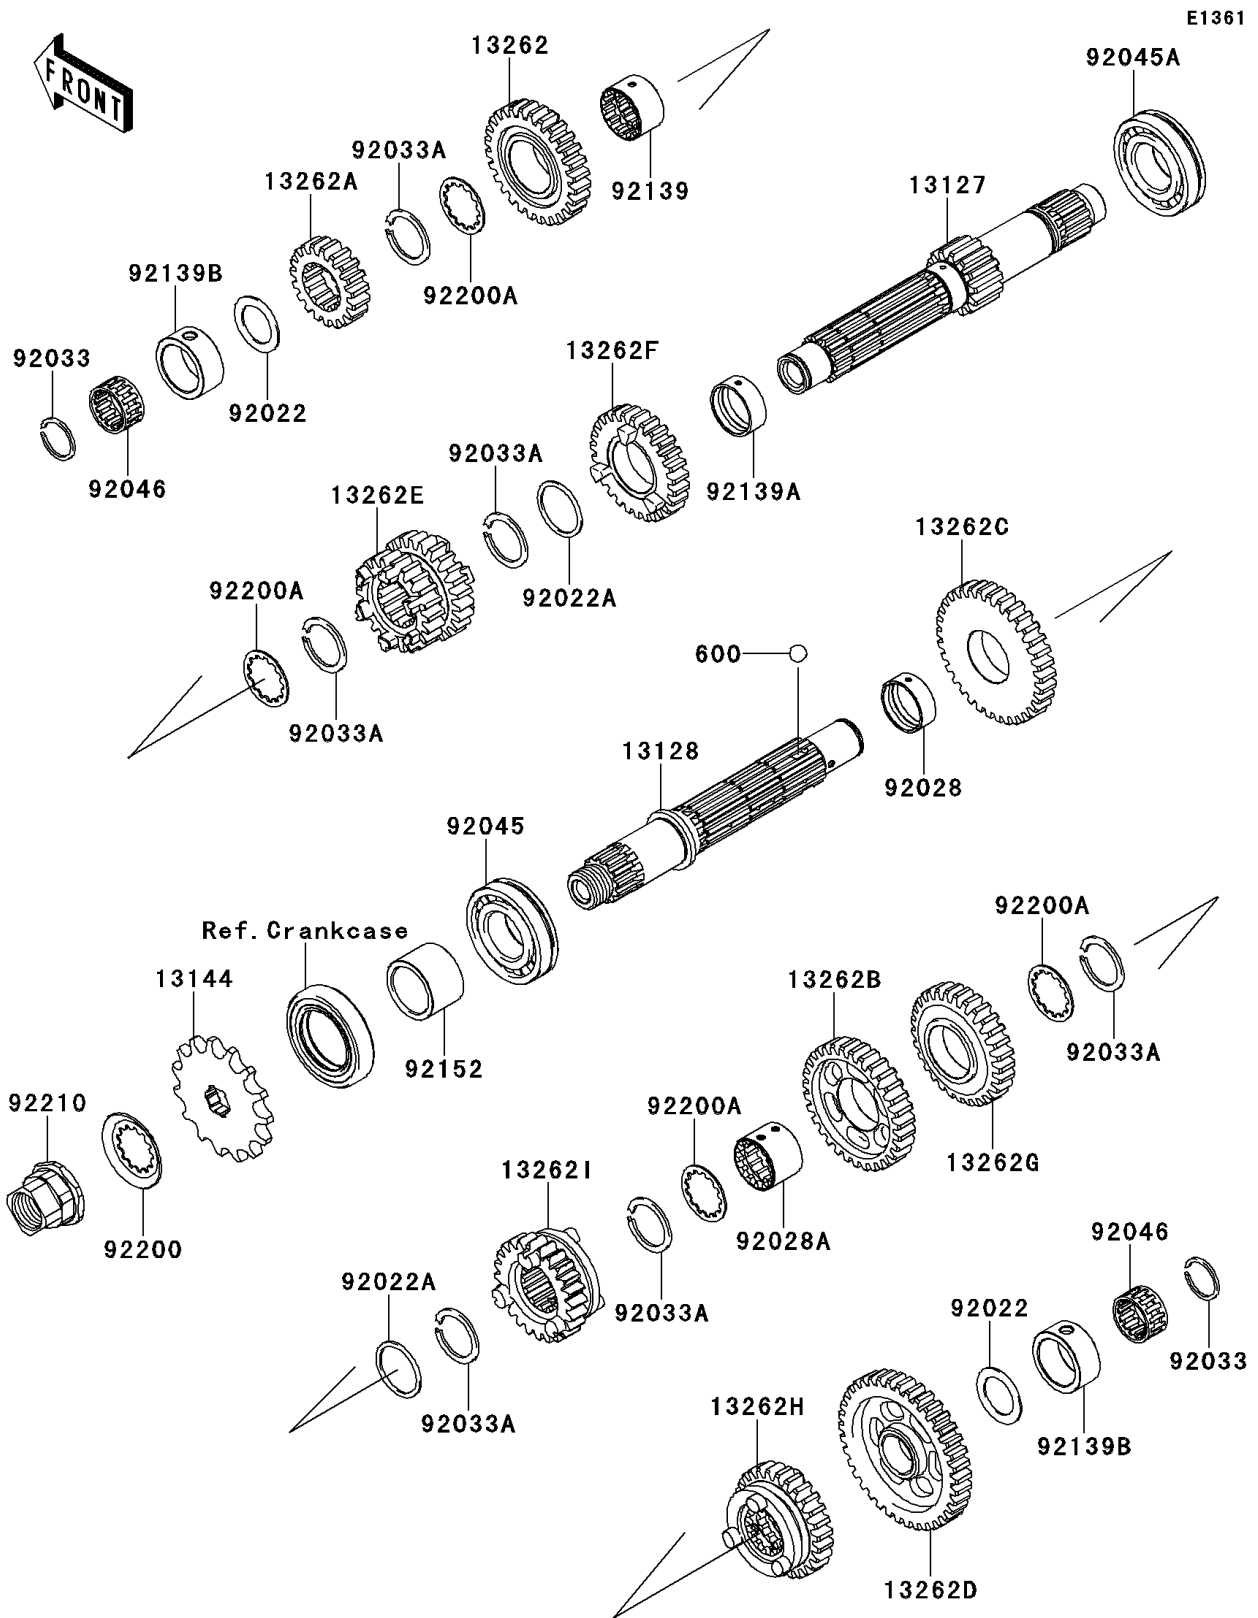

## 2014 Ninja® 300 SE PARTS DIAGRAM

Transmission

## 2014 Ninja® 300 SE PARTS LIST

Transmission

ITEM NAME	PART NUMBER	QUANTITY
BALL-STEEL,5/32 (Ref # 600)	600A0500	1
SHAFT-TRANSMISSION INPUT (Ref # 13127)	13127-0656	1
SHAFT-TRANSMISSION OUTPUT (Ref # 13128)	13128-0685	1
SPROCKET-OUTPUT,14T (Ref # 13144)	13144-0566	1
GEAR,INPUT TOP,28T (Ref # 13262)	13262-0920	1
GEAR,INPUT 2ND,19T (Ref # 13262A)	13262-1091	1
GEAR,OUTPUT 3RD,31T (Ref # 13262B)	13262-1092	1
GEAR,OUTPUT 2ND,34T (Ref # 13262C)	13262-1093	1
GEAR,OUTPUT LOW,38T (Ref # 13262D)	13262-1094	1
GEAR,INPUT 3RD&4TH,22T&25T (Ref # 13262E)	13262-1098	1
GEAR,INPUT 5TH,27T (Ref # 13262F)	13262-1099	1
GEAR,OUTPUT 4TH,29T (Ref # 13262G)	13262-1100	1
GEAR,OUTPUT 5TH,27T (Ref # 13262H)	13262-1101	1
GEAR,OUTPUT TOP,24T (Ref # 13262I)	13262-1102	1
WASHER,20.5X30X1,STEEL (Ref # 92022)	92022-112	1
WASHER,25.3X30X1 (Ref # 92022A)	92022-161	1
BUSHING,9.4X25X28 (Ref # 92028)	92028-1564	1
BUSHING,OUTPUT 3RD&4TH GEAR (Ref # 92028A)	92028-1858	1
RING-SNAP,20MM (Ref # 92033)	92033-015	1
RING-SNAP,24MM (Ref # 92033A)	92033-026	1
BEARING-BALL,6TM-6205NX3 (Ref # 92045)	92045-0735	1
BEARING-BALL,#6205NX3 (Ref # 92045A)	92045-1013	1
BEARING-NEEDLE,20X25X12.8 (Ref # 92046)	92046-0607	1
BUSHING,26X28X16.6 (Ref # 92139)	92139-0781	1
BUSHING,25X28X10.4 (Ref # 92139A)	92139-0793	1
BUSHING,25X33X14 (Ref # 92139B)	92139-0810	1
COLLAR,25X32X21.6 (Ref # 92152)	92152-1860	1
WASHER (Ref # 92200)	92200-0851	1
WASHER (Ref # 92200A)	92200-1389	1

## 2014 Ninja® 300 SE PARTS LIST

Transmission

ITEM NAME	PART NUMBER	QUANTITY
NUT,M20 (Ref # 92210)	92210-0605	1