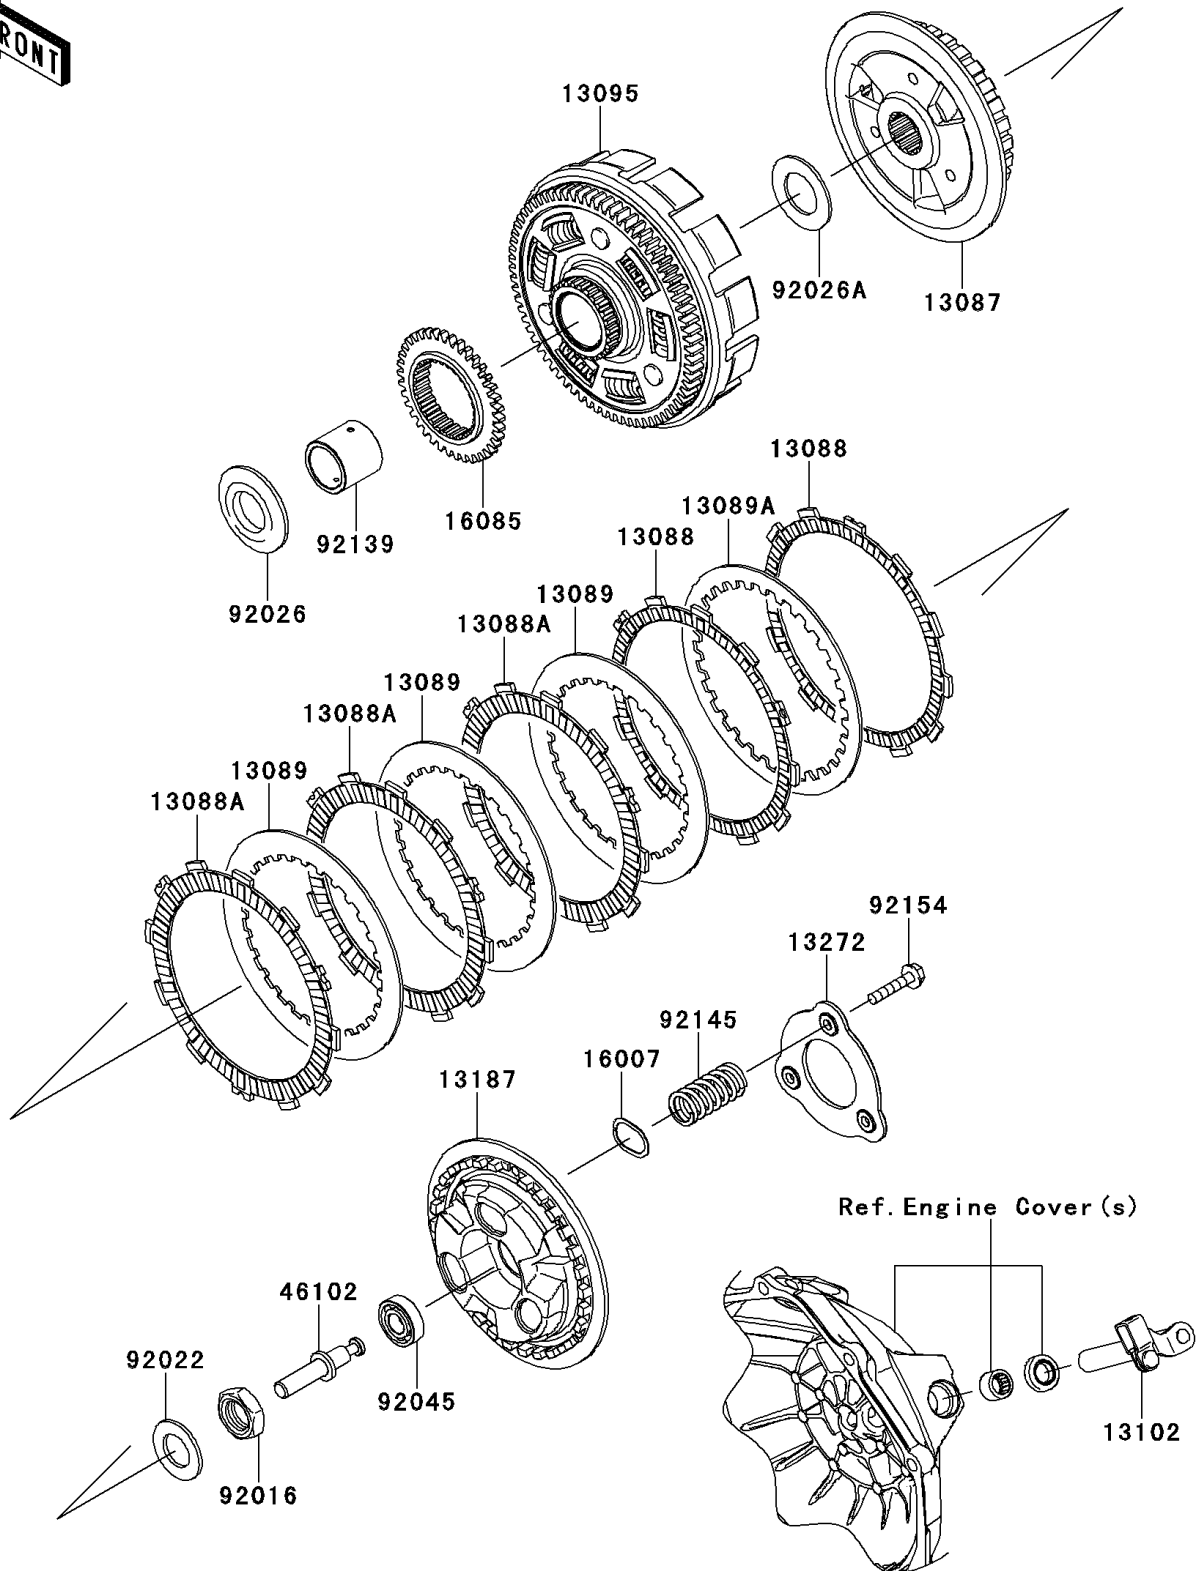

2014 Ninja® 300 SE PARTS DIAGRAM

Clutch

E1350

2014 Ninja® 300 SE PARTS LIST

Clutch

ITEM NAME	PART NUMBER	QUANTITY
HUB-CLUTCH (Ref # 13087)	13087-0558	1
PLATE-FRICTION (Ref # 13088)	13088-0557	1
PLATE-FRICTION (Ref # 13088A)	13088-0558	1
PLATE-CLUTCH (Ref # 13089)	13089-0021	1
PLATE-CLUTCH (Ref # 13089A)	13089-0558	1
HOUSING-COMP-CLUTCH (Ref # 13095)	13095-0561	1
RELEASE-COMP-CLUTCH (Ref # 13102)	13102-0040	1
PLATE-CLUTCH OPERATING (Ref # 13187)	13187-0553	1
PLATE (Ref # 13272)	13272-1303	1
SEAT-SPRING (Ref # 16007)	16007-0708	1
GEAR,OILPUMP DRIVE,38T (Ref # 16085)	16085-0133	1
ROD (Ref # 46102)	46102-0573	1
NUT,20MM (Ref # 92016)	92016-028	1
WASHER,20.3X36X2.3 (Ref # 92022)	92022-1116	1
SPACER,25X52X5.5 (Ref # 92026)	92026-0115	1
SPACER,25.5X44.5X2 (Ref # 92026A)	92026-0734	1
BEARING-BALL (Ref # 92045)	92045-0067	1
BUSHING,25X32X29.1 (Ref # 92139)	92139-0773	1
SPRING (Ref # 92145)	92145-0911	1
BOLT,UPSET,6X30 (Ref # 92154)	92154-0997	1