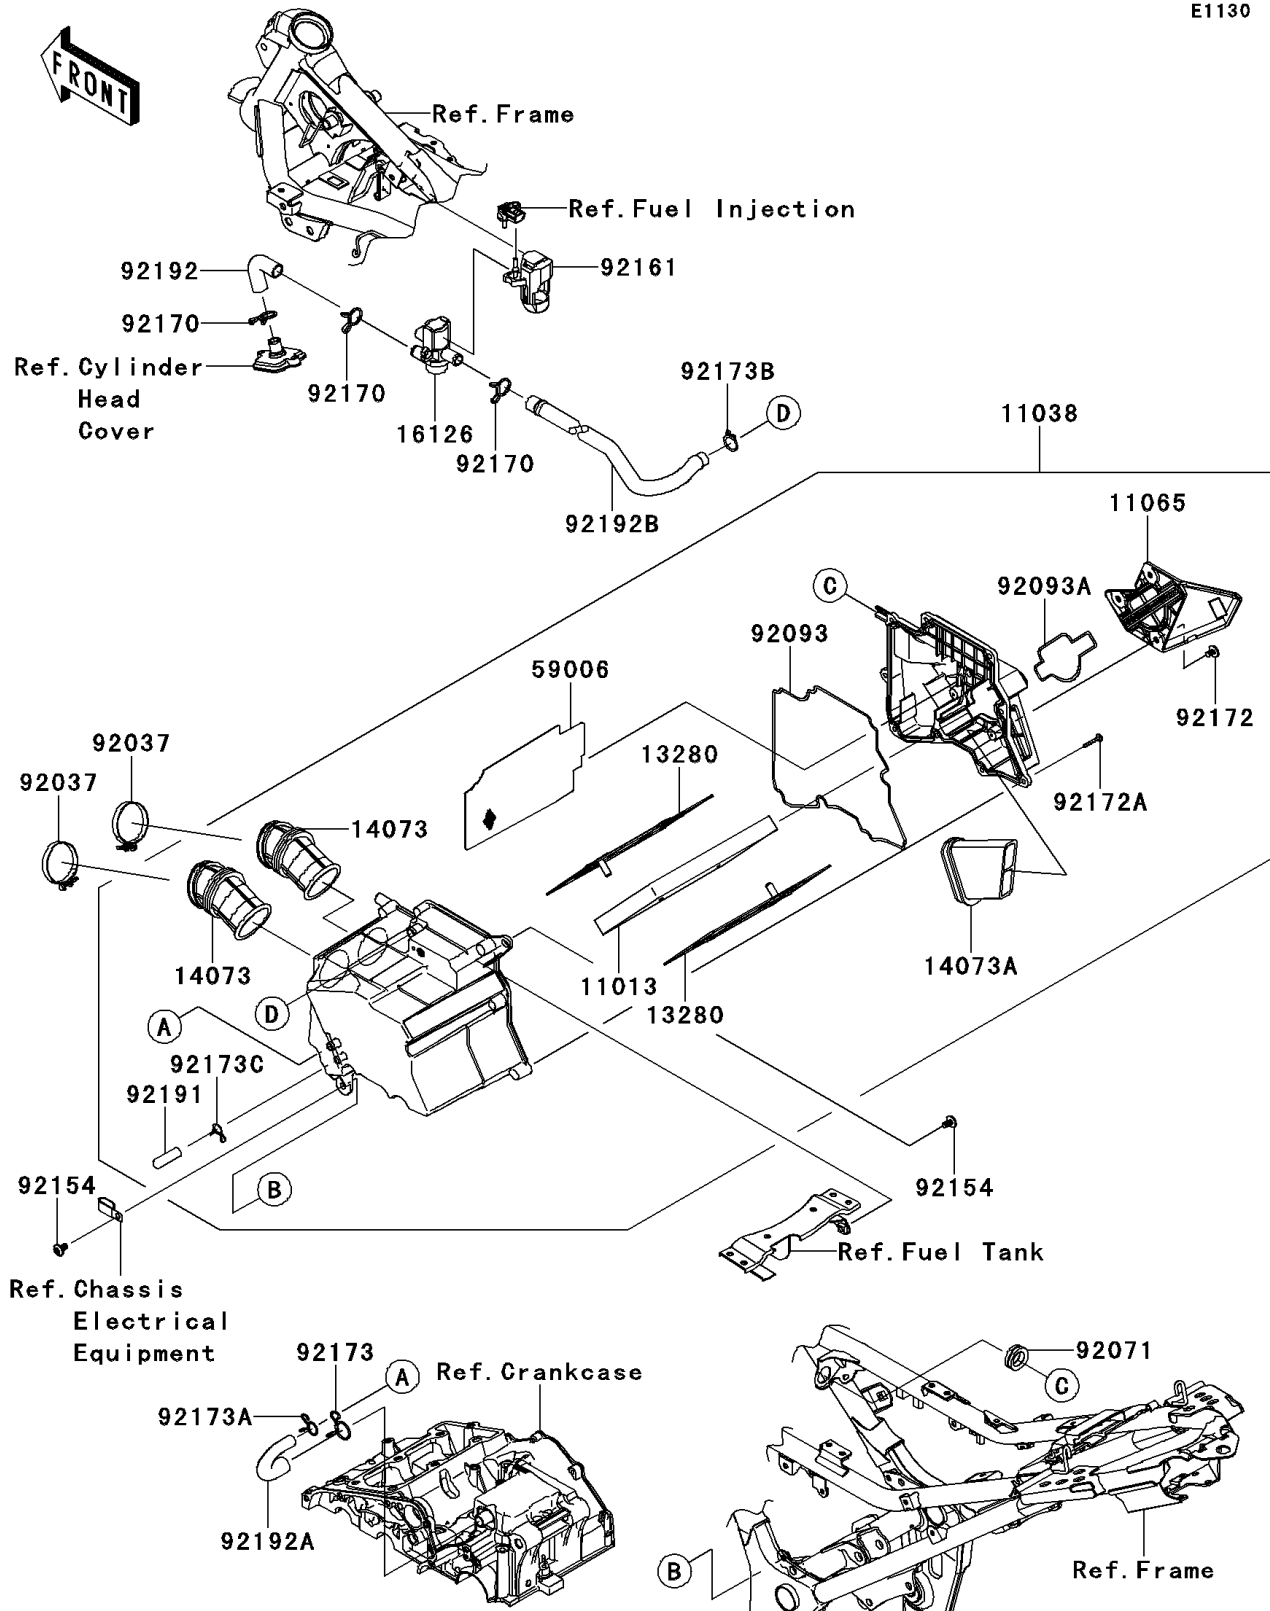

## 2014 Ninja® 300 SE PARTS DIAGRAM

Air Cleaner

E1130

## 2014 Ninja® 300 SE PARTS LIST

Air Cleaner

ITEM NAME	PART NUMBER	QUANTITY
ELEMENT-AIR FILTER (Ref # 11013)	11013-0020	1
CASE-ASSY-AIR FILTER (Ref # 11038)	11038-0035	1
CAP (Ref # 11065)	11065-0749	1
HOLDER,ELEMENT (Ref # 13280)	13280-0226	1
DUCT,THROTTLE BODY (Ref # 14073)	14073-0733	1
DUCT,INTAKE (Ref # 14073A)	14073-0762	1
VALVE,AIR CUT (Ref # 16126)	16126-0039	1
ARRESTER-FLAME (Ref # 59006)	59006-0014	1
CLAMP,55MM (Ref # 92037)	92037-1486	1
GROMMET (Ref # 92071)	92071-0709	1
SEAL,CASE-AIR FILTER (Ref # 92093)	92093-0078	1
SEAL,CAP (Ref # 92093A)	92093-0144	1
BOLT,SOCKET,6X12 (Ref # 92154)	92154-0951	1
DAMPER,ACV (Ref # 92161)	92161-1424	1
CLAMP (Ref # 92170)	92170-1017	1
SCREW,6X10 (Ref # 92172)	92172-0005	1
SCREW,TAPPING,5X25 (Ref # 92172A)	92172-0296	1
CLAMP,20MM (Ref # 92173)	92173-0190	1
CLAMP,14MM (Ref # 92173A)	92173-0192	1
CLAMP,18MM (Ref # 92173B)	92173-0193	1
CLAMP,11.6MM (Ref # 92173C)	92173-0198	1
TUBE,8X12X40 (Ref # 92191)	92191-1795	1
TUBE,ACV-HEAD (Ref # 92192)	92192-0902	1
TUBE,BREATHER (Ref # 92192A)	92192-1097	1
TUBE,ACV-A/C (Ref # 92192B)	92192-1231	1