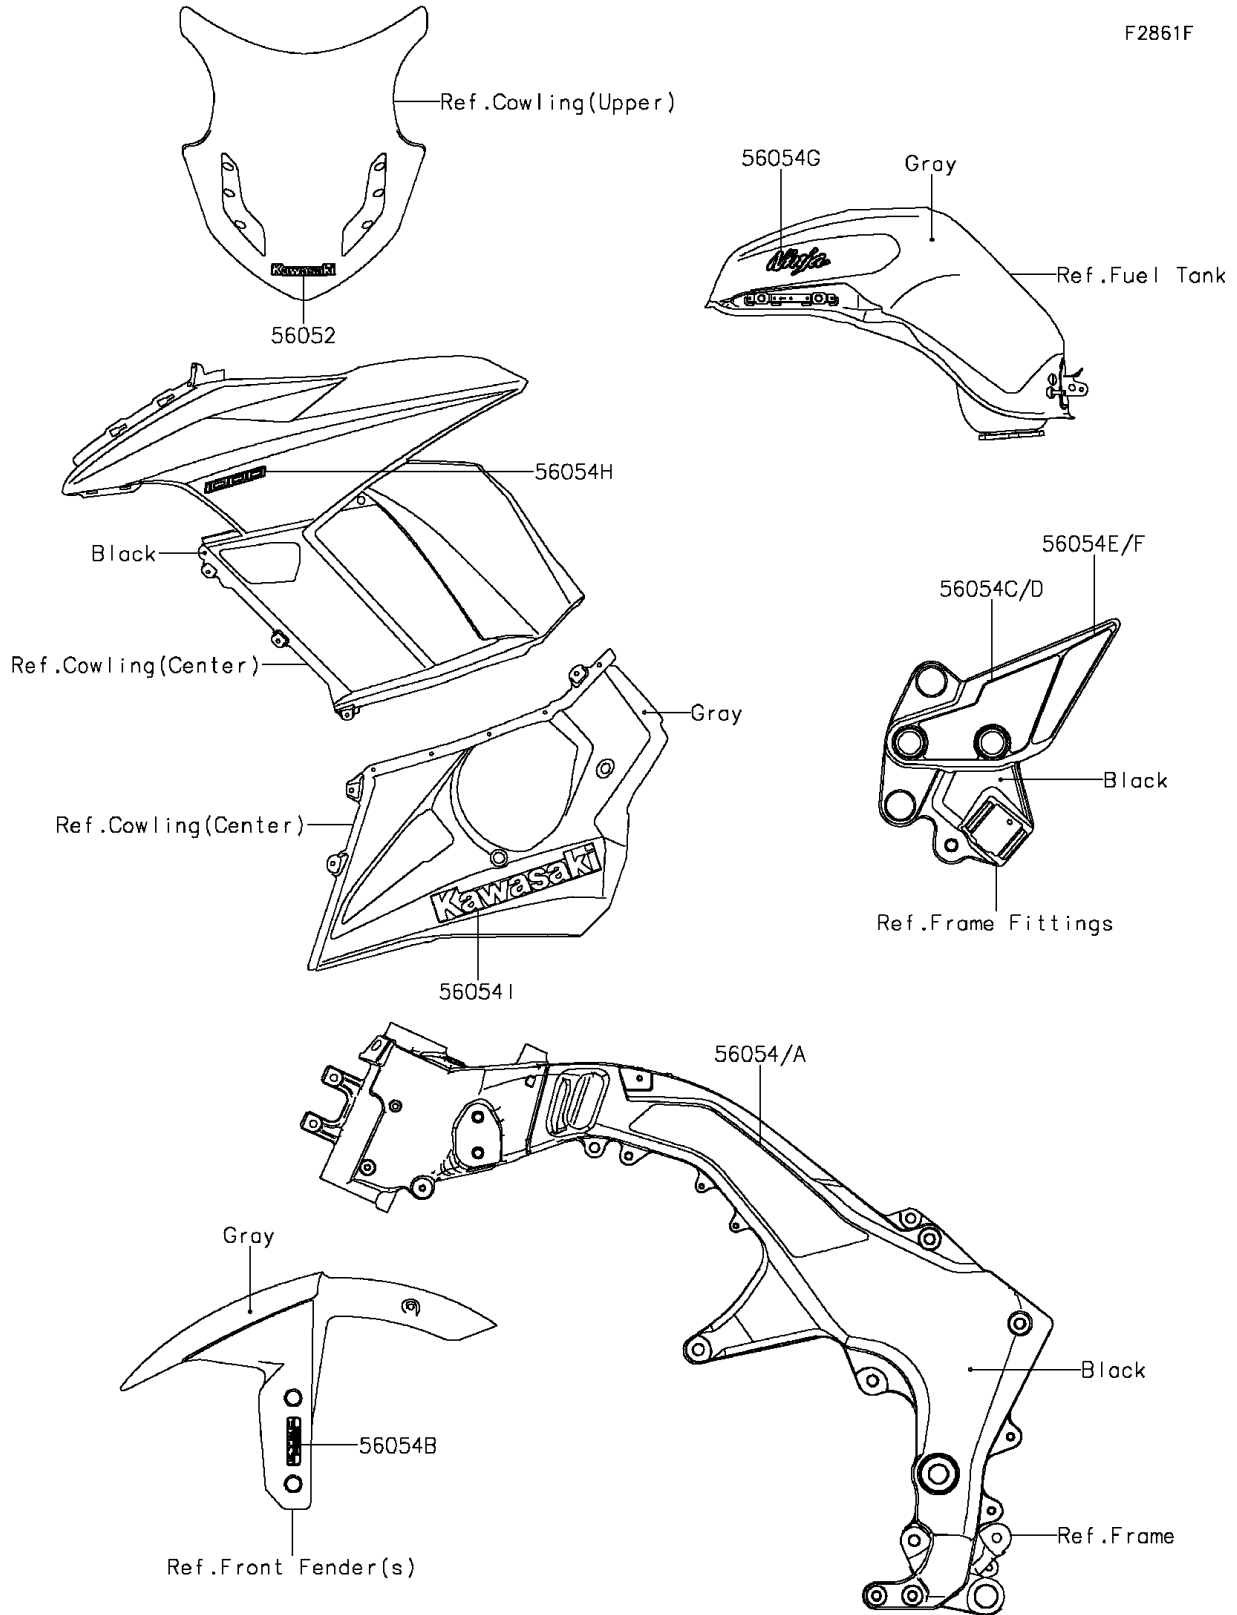

# 2016 NINJA® 1000 ABS PARTS DIAGRAM

Decals(Gray)(MGF)

# 2016 NINJA® 1000 ABS PARTS LIST

Decals(Gray)(MGF)

ITEM NAME	PART NUMBER	QUANTITY
-----------	-------------	----------