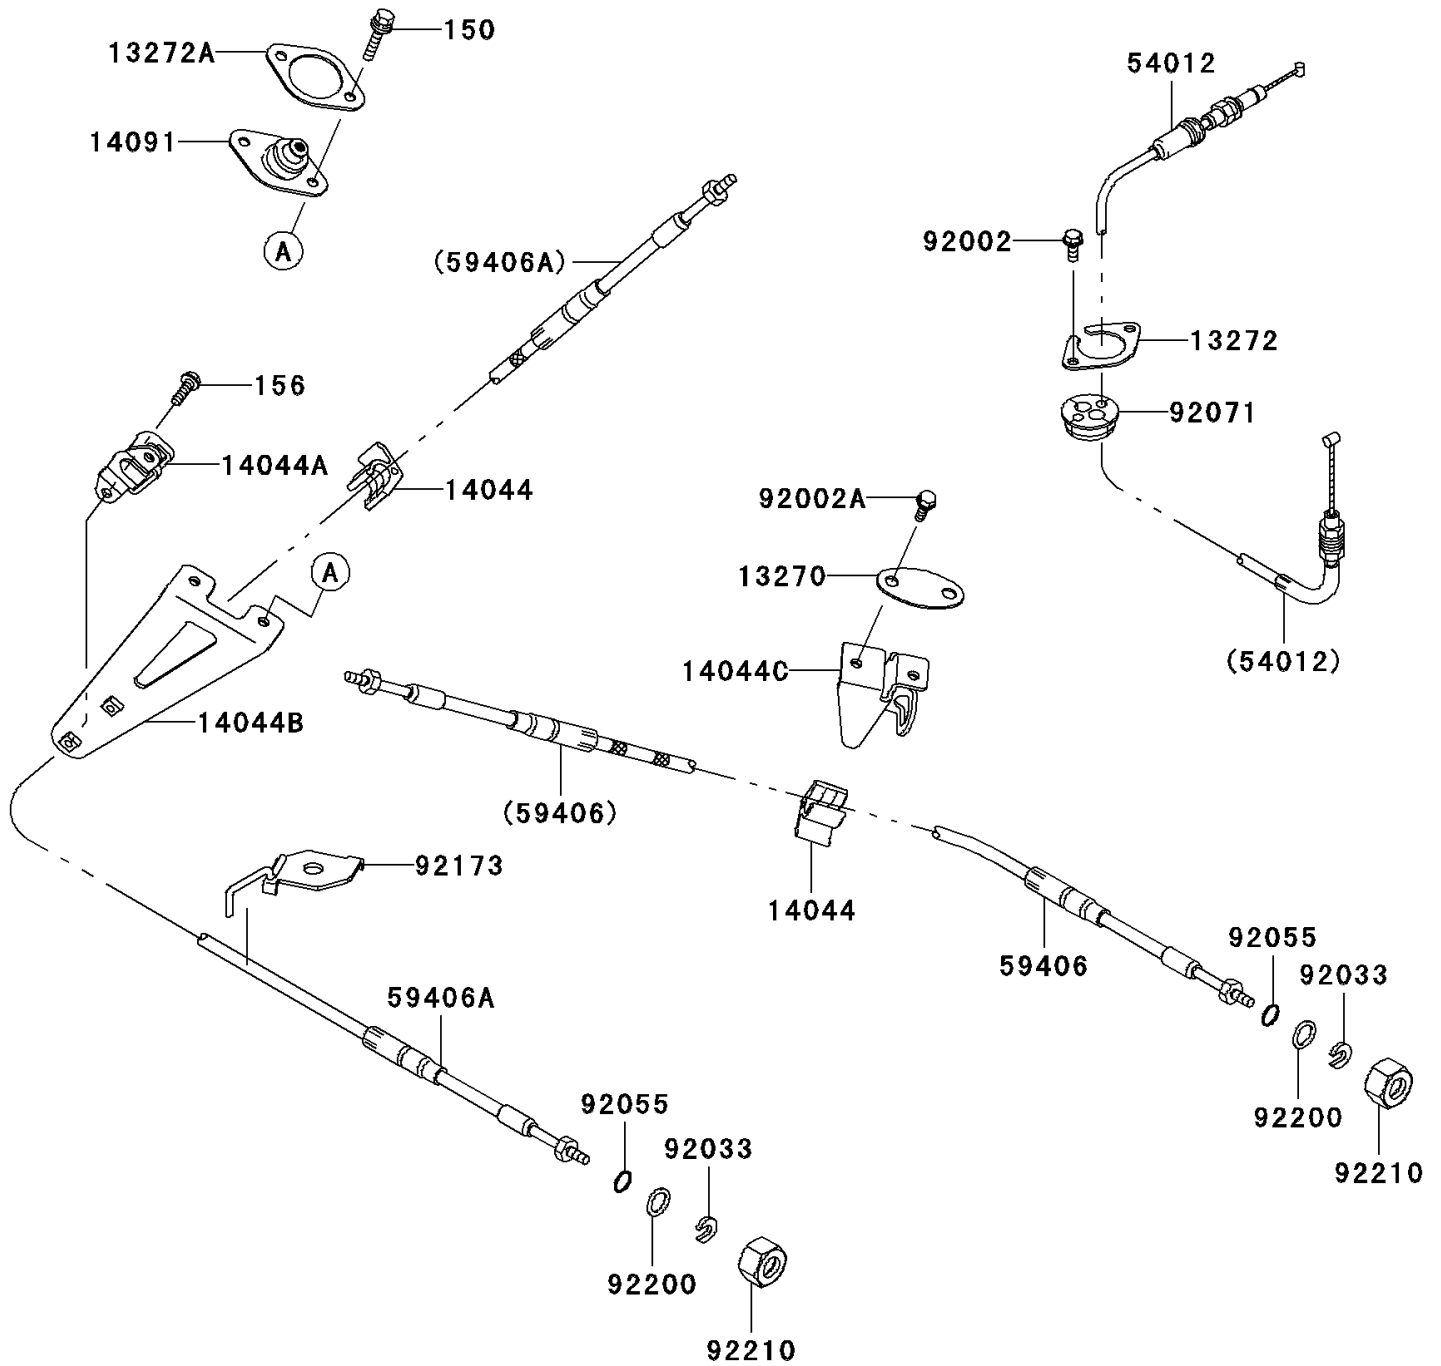

2011 Ultra 300X PARTS DIAGRAM

Cables

F3175

2011 Ultra 300X PARTS LIST

Cables

ITEM NAME	PART NUMBER	QUANTITY
BOLT-WS,6X25 (Ref # 150)	150R0625	1
BOLT-WP,6X16 (Ref # 156)	156R0616	1
PLATE (Ref # 13270)	13270-3860	1
PLATE (Ref # 13272)	13272-3729	1
PLATE (Ref # 13272A)	13272-3730	1
HOLDER-CABLE (Ref # 14044)	14044-3765	1
HOLDER-CABLE,REVERSE (Ref # 14044A)	14044-3766	1
HOLDER-CABLE,REVERSE (Ref # 14044B)	14044-3767	1
HOLDER-CABLE,STEERING (Ref # 14044C)	14044-3769	1
COVER (Ref # 14091)	14091-3821	1
CABLE-THROTTLE (Ref # 54012)	54012-3777	1
CABLE-STRG,STEERING (Ref # 59406)	59406-3785	1
CABLE-STRG,REVERSE (Ref # 59406A)	59406-3786	1
BOLT,6X16 (Ref # 92002)	92002-3728	1
BOLT,6X20 (Ref # 92002A)	92002-3755	1
RING-SNAP (Ref # 92033)	92033-3735	1
RING-O (Ref # 92055)	92055-3778	1
GROMMET,HARNESS (Ref # 92071)	92071-3790	1
CLAMP (Ref # 92173)	92173-3704	1
WASHER,14.5X20X1.5 (Ref # 92200)	92200-3793	1
NUT,22MM (Ref # 92210)	92210-3772	1