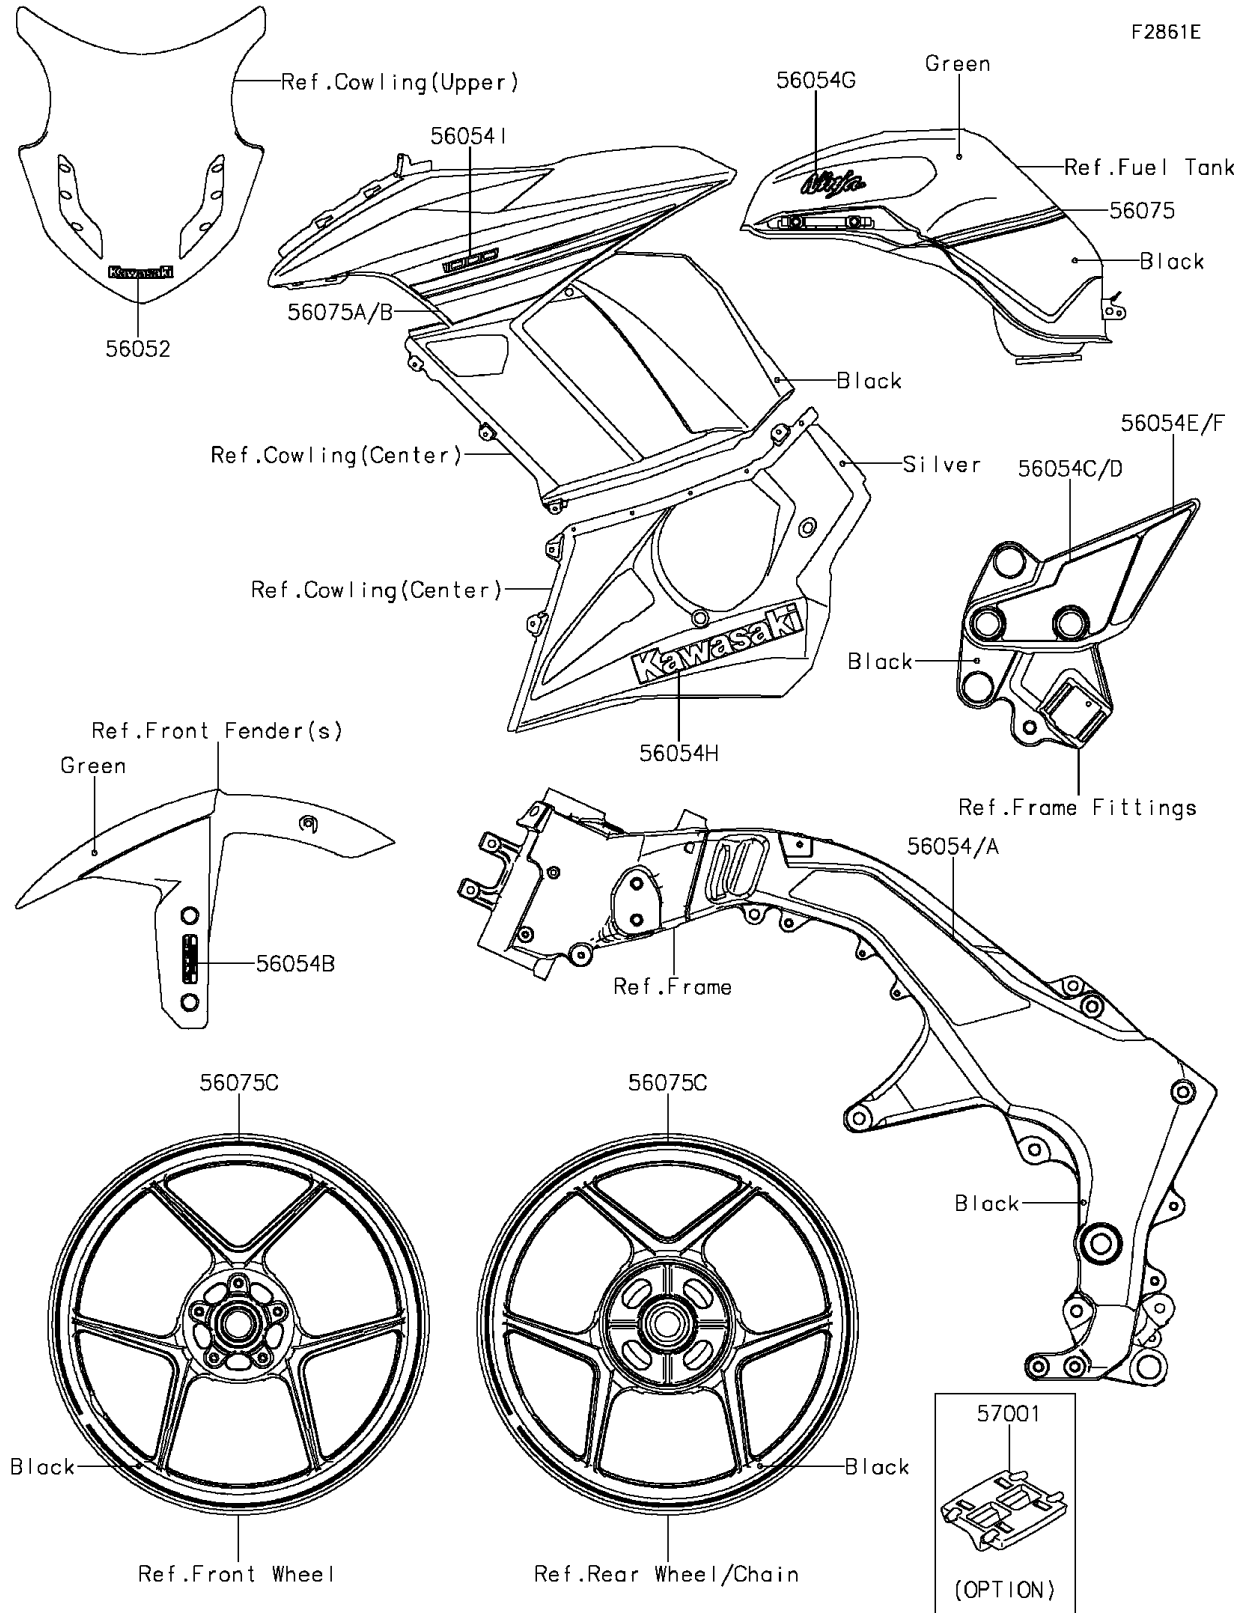

2016 NINJA® 1000 ABS PARTS DIAGRAM

Decals(Green)(MGF)(CN)

2016 NINJA® 1000 ABS PARTS LIST

Decals(Green)(MGF)(CN)

ITEM NAME	PART NUMBER	QUANTITY
-----------	-------------	----------