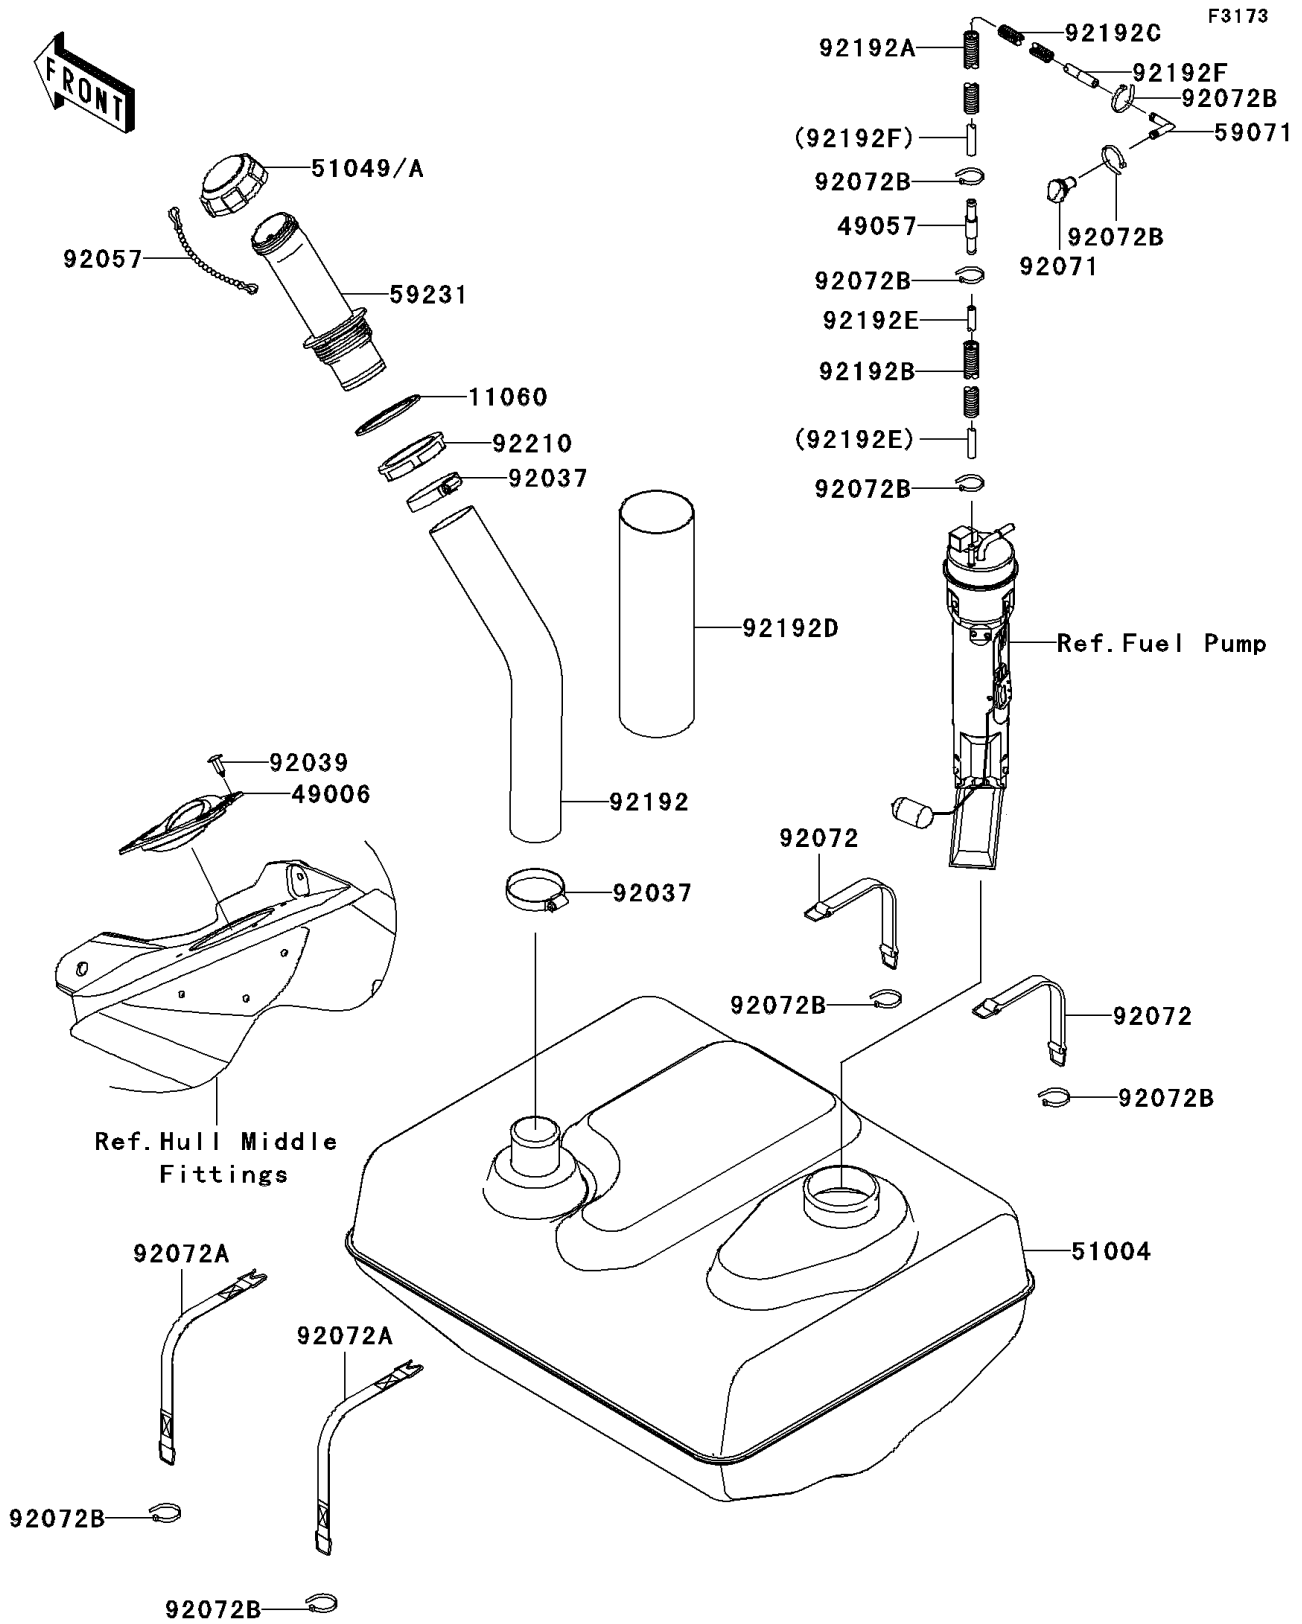

2011 Ultra 300X PARTS DIAGRAM

Fuel Tank

2011 Ultra 300X PARTS LIST

Fuel Tank

ITEM NAME	PART NUMBER	QUANTITY
GASKET,FUEL-FILLER (Ref # 11060)	11060-3780	1
BOOT (Ref # 49006)	49006-3719	1
VALVE-RELIEF (Ref # 49057)	49057-3707	1
TANK-FUEL (Ref # 51004)	51004-3749	1
CAP-TANK,FUEL (Ref # 51049A)	51049-3726	1
JOINT (Ref # 59071)	59071-3736	1
FILLER,FUEL TANK (Ref # 59231)	59231-3727	1
CLAMP (Ref # 92037)	92037-3738	1
RIVET (Ref # 92039)	92039-3788	1
CHAIN,COVER,L=100 (Ref # 92057)	92057-3704	1
GROMMET (Ref # 92071)	92071-3841	1
BAND (Ref # 92072)	92072-3845	1
BAND (Ref # 92072A)	92072-3847	1
BAND,L=100.08 (Ref # 92072B)	92072-3882	1
TUBE,FUEL TANK-FILLER (Ref # 92192)	92192-1044	1
TUBE,CORRUGATED,15.3X20.6X650 (Ref # 92192A)	92192-3748	1
TUBE,CORRUGATED,L=120 (Ref # 92192B)	92192-3749	1
TUBE,CORRUGATED,L=350 (Ref # 92192C)	92192-3788	1
TUBE,86X89X300 (Ref # 92192D)	92192-3822	1
TUBE,5.8X10.8X100 (Ref # 92192E)	92192-3840	1
TUBE,5.8X10.8X1000 (Ref # 92192F)	92192-3849	1
NUT,FUEL FILLER (Ref # 92210)	92210-3802	1