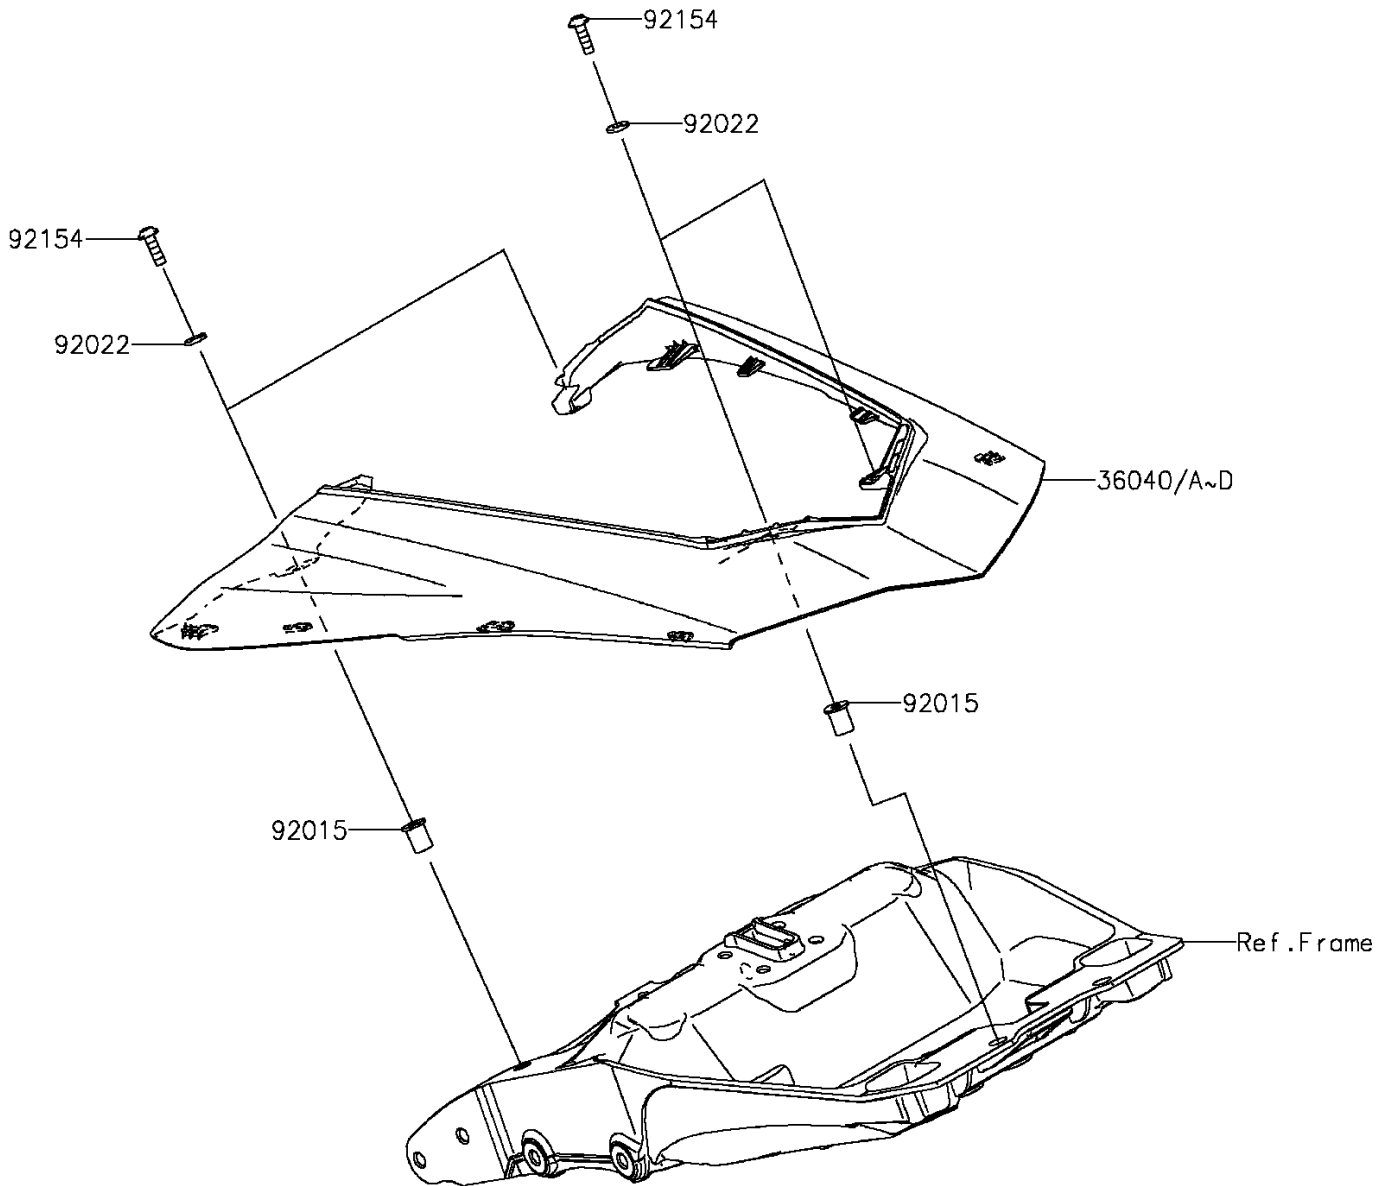

2016 NINJA® 1000 ABS PARTS DIAGRAM

Side Covers

F2611

2016 NINJA® 1000 ABS PARTS LIST

Side Covers

ITEM NAME	PART NUMBER	QUANTITY
-----------	-------------	----------