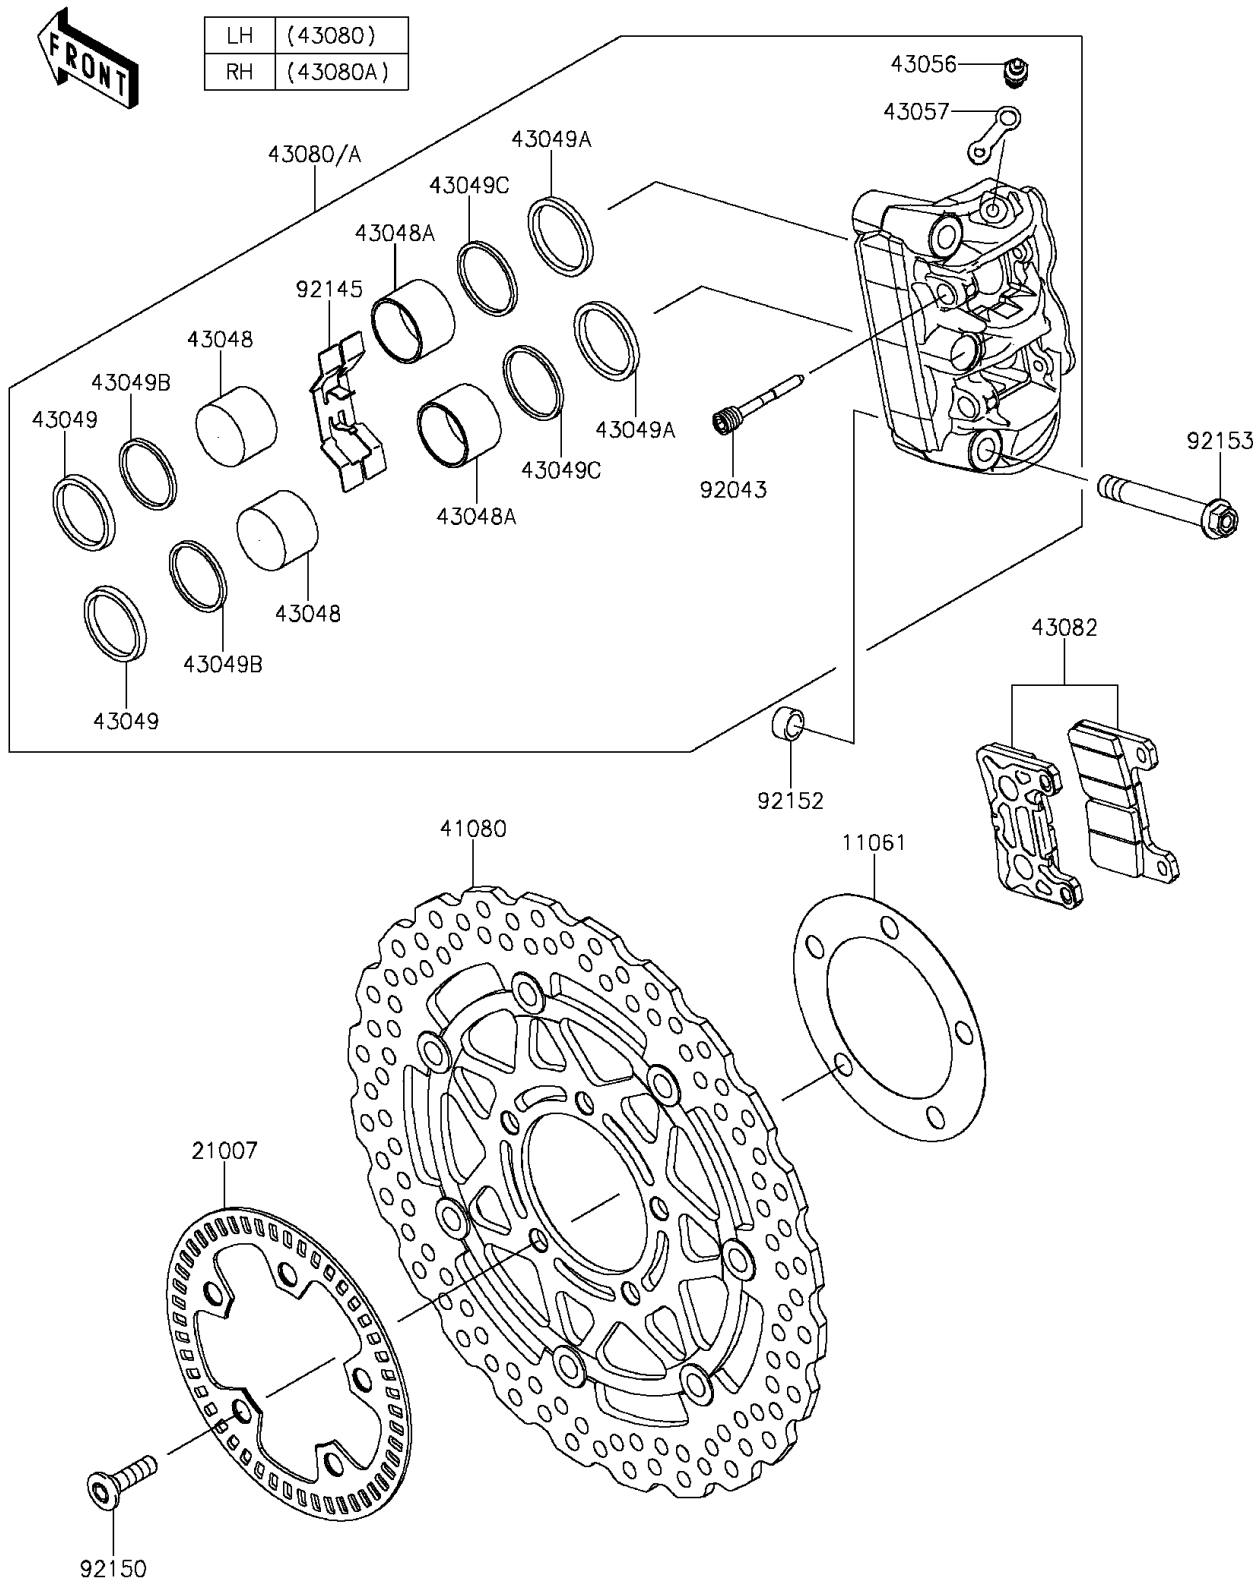

2016 NINJA® 1000 ABS PARTS DIAGRAM

Front Brake

F2292

2016 NINJA® 1000 ABS PARTS LIST

Front Brake

ITEM NAME	PART NUMBER	QUANTITY
-----------	-------------	----------