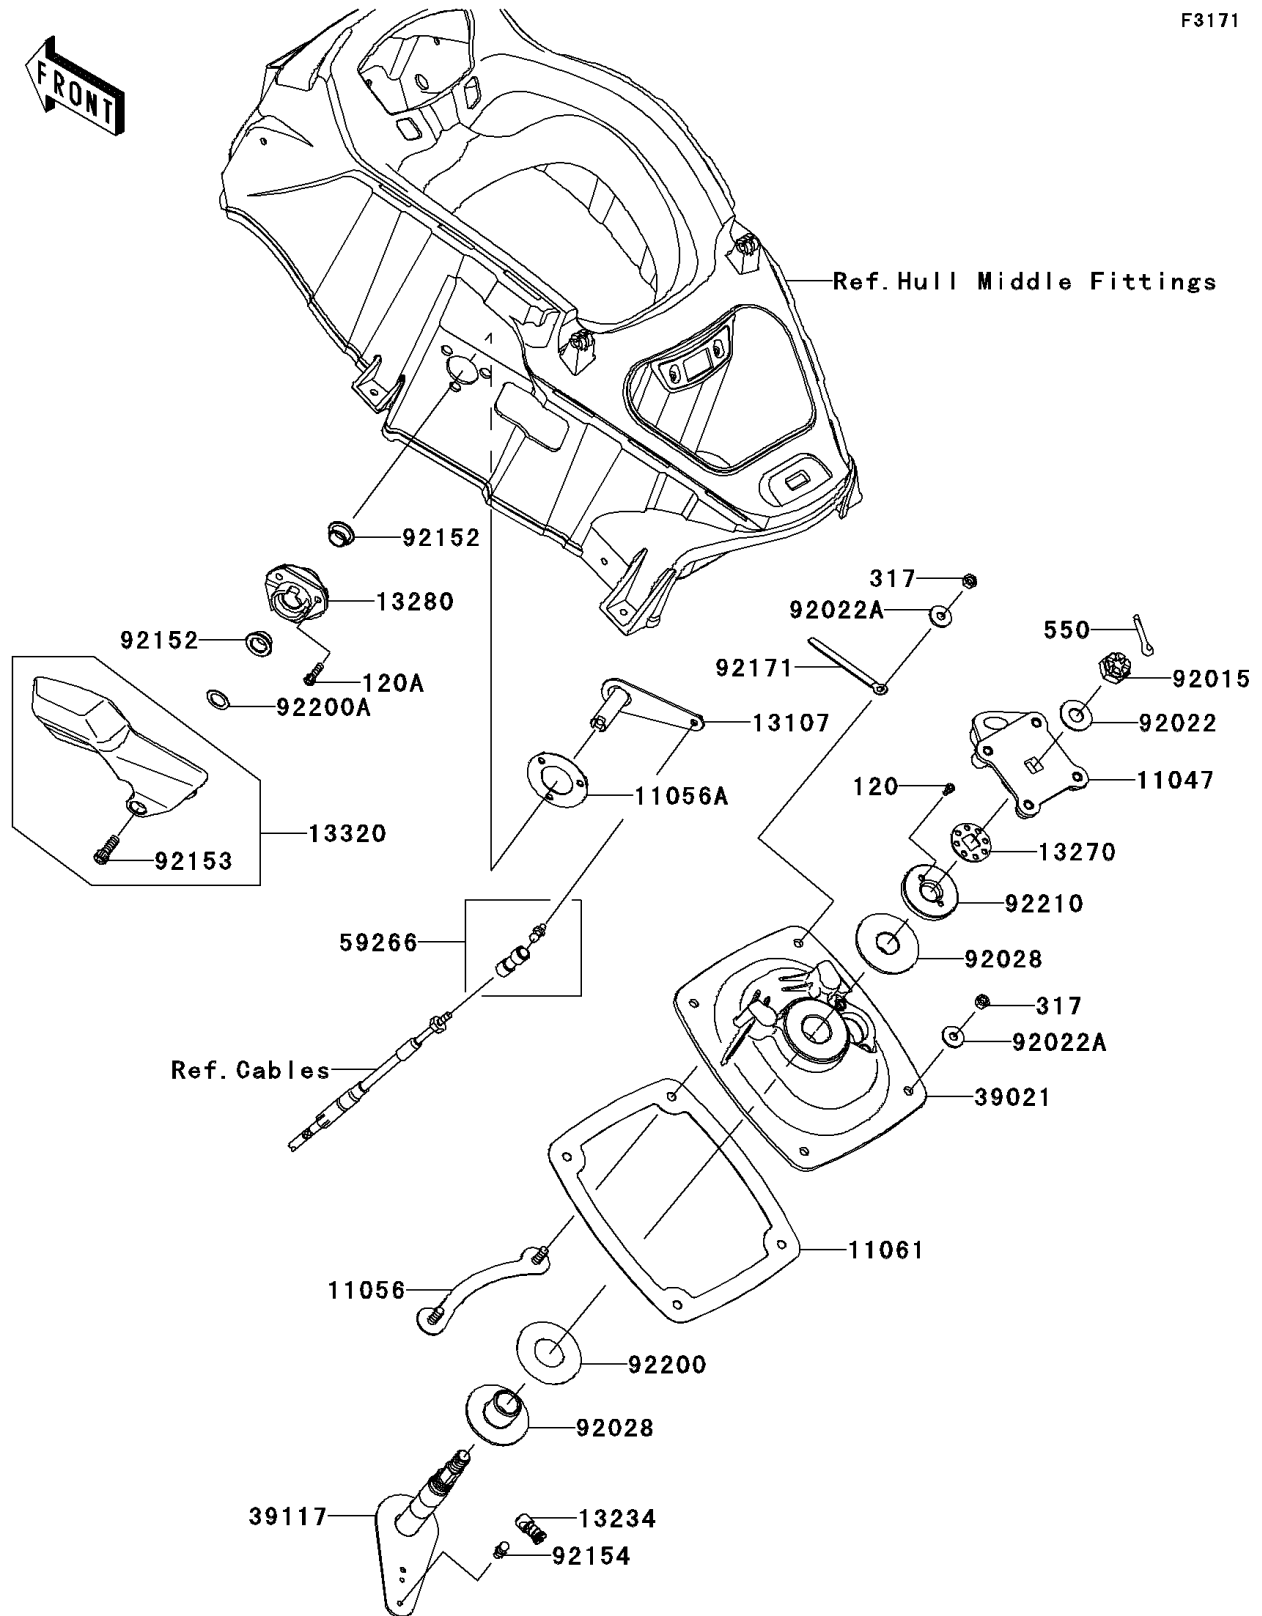

2011 Ultra 300X PARTS DIAGRAM

Handle Pole

F3171

2011 Ultra 300X PARTS LIST

Handle Pole

ITEM NAME	PART NUMBER	QUANTITY
BOLT-SOCKET,5X10 (Ref # 120)	120R0510	1
BOLT-SOCKET,6X20 (Ref # 120A)	120R0620	1
NUT-HEX-SMALL (Ref # 317)	317R0800	1
PIN-COTTER,3X35 (Ref # 550)	550S3035	1
BRACKET,HANDLE HOLDER (Ref # 11047)	11047-3759	1
BRACKET,HANDLE POLE BRACKET (Ref # 11056)	11056-3712	1
BRACKET (Ref # 11056A)	11056-3713	1
GASKET,HANDLE POLE BRACKET (Ref # 11061)	11061-3739	1
SHAFT (Ref # 13107)	13107-3799	1
SHAFT-COMP (Ref # 13234)	13234-3713	1
PLATE,STEERING NUT (Ref # 13270)	13270-3808	1
HOLDER (Ref # 13280)	13280-3752	1
LEVER-ASSY,REVERSE (Ref # 13320)	13320-3720	1
BRACKET-HANDLE POLE (Ref # 39021)	39021-3716	1
SHAFT-STRG (Ref # 39117)	39117-3715	1
JOINT-BALL (Ref # 59266)	59266-3710	1
NUT,CASTLE,14MM (Ref # 92015)	92015-3805	1
WASHER,15X34X2.0 (Ref # 92022)	92022-3738	1
WASHER,8.4X23X2.5 (Ref # 92022A)	92022-3744	1
BUSHING,STEERING (Ref # 92028)	92028-3748	1
COLLAR (Ref # 92152)	92152-3748	1
BOLT,SOCKET,8X25 (Ref # 92153)	92153-3739	1
BOLT,BALL,6MM (Ref # 92154)	92154-3710	1
CLAMP,L=150 (Ref # 92171)	92171-3717	1
WASHER,32.5X70X2 (Ref # 92200)	92200-3718	1
WASHER,16.5X25X1 (Ref # 92200A)	92200-3800	1
NUT,STEERING SHAFT,22MM (Ref # 92210)	92210-3800	1