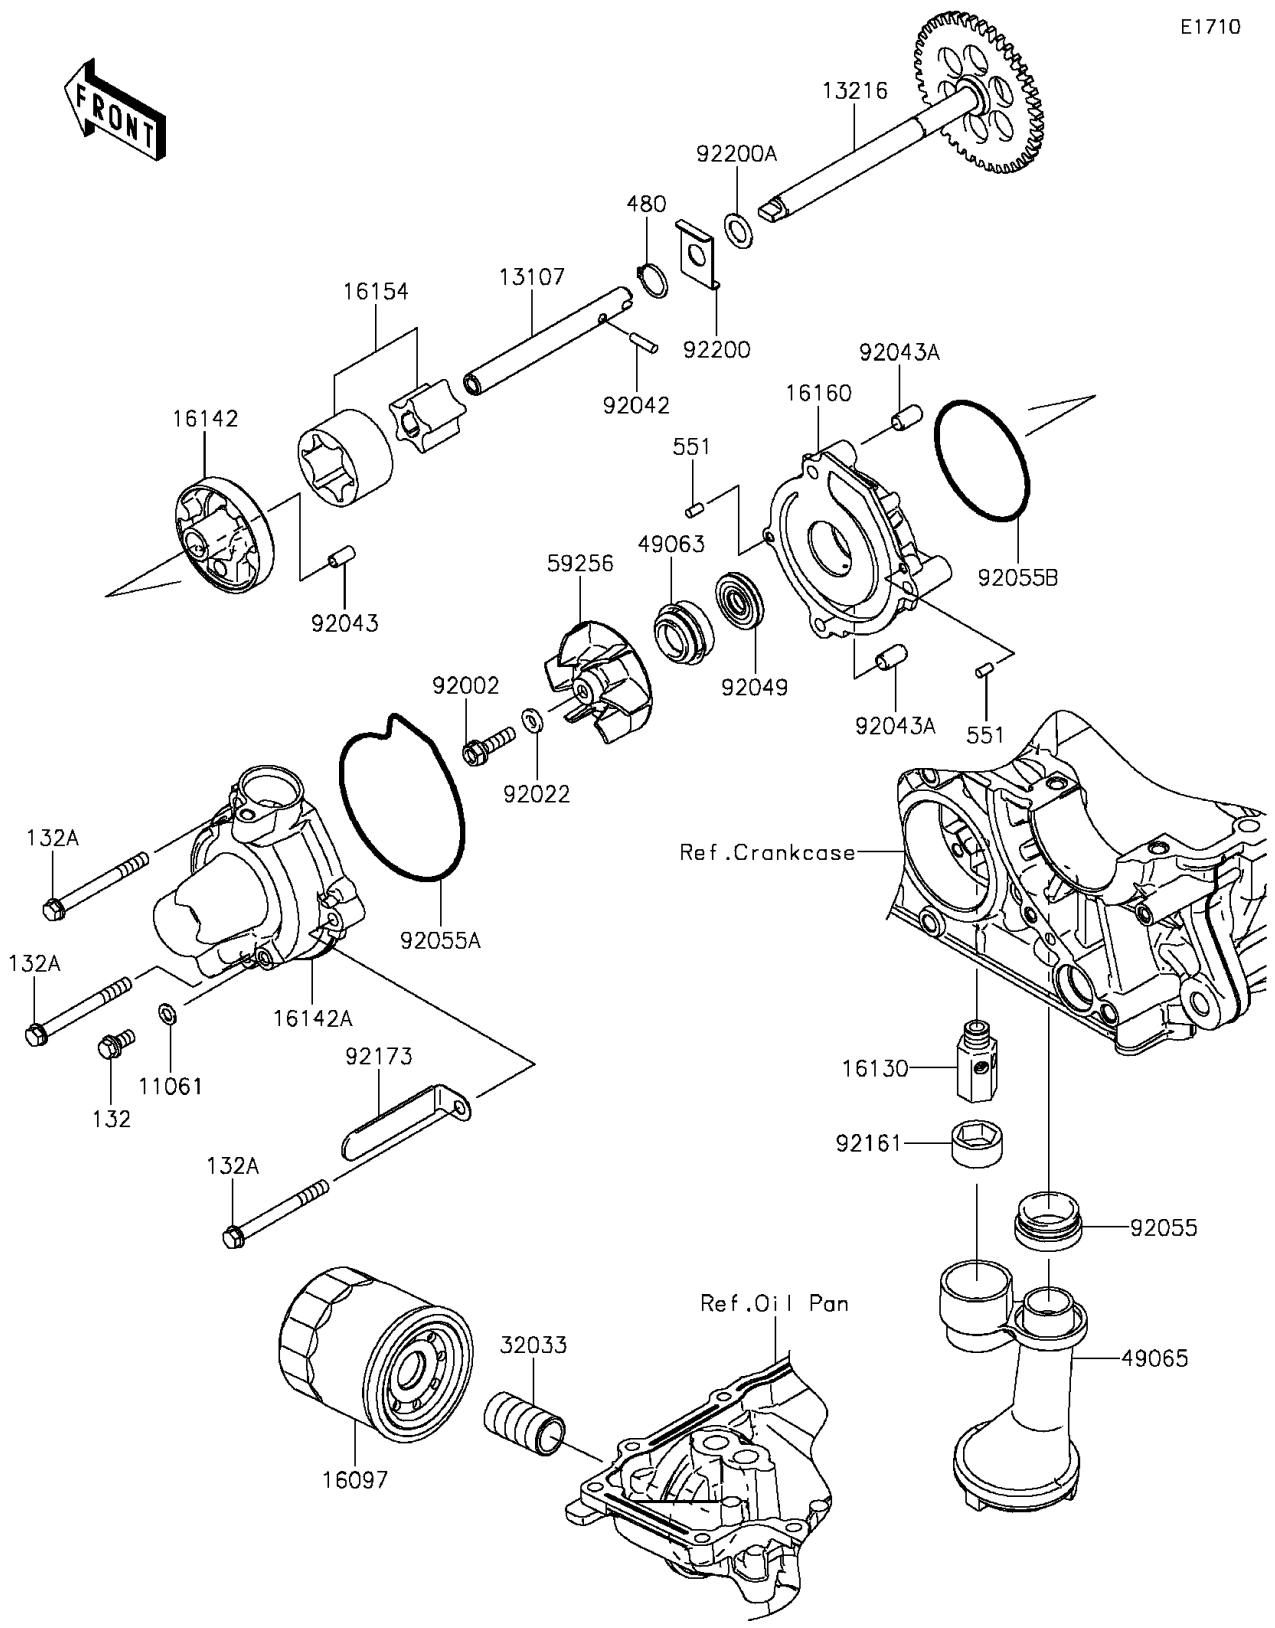

2016 NINJA® 1000 ABS PARTS DIAGRAM

Oil Pump/Oil Filter

E1710

2016 NINJA® 1000 ABS PARTS LIST

Oil Pump/Oil Filter

ITEM NAME	PART NUMBER	QUANTITY
-----------	-------------	----------