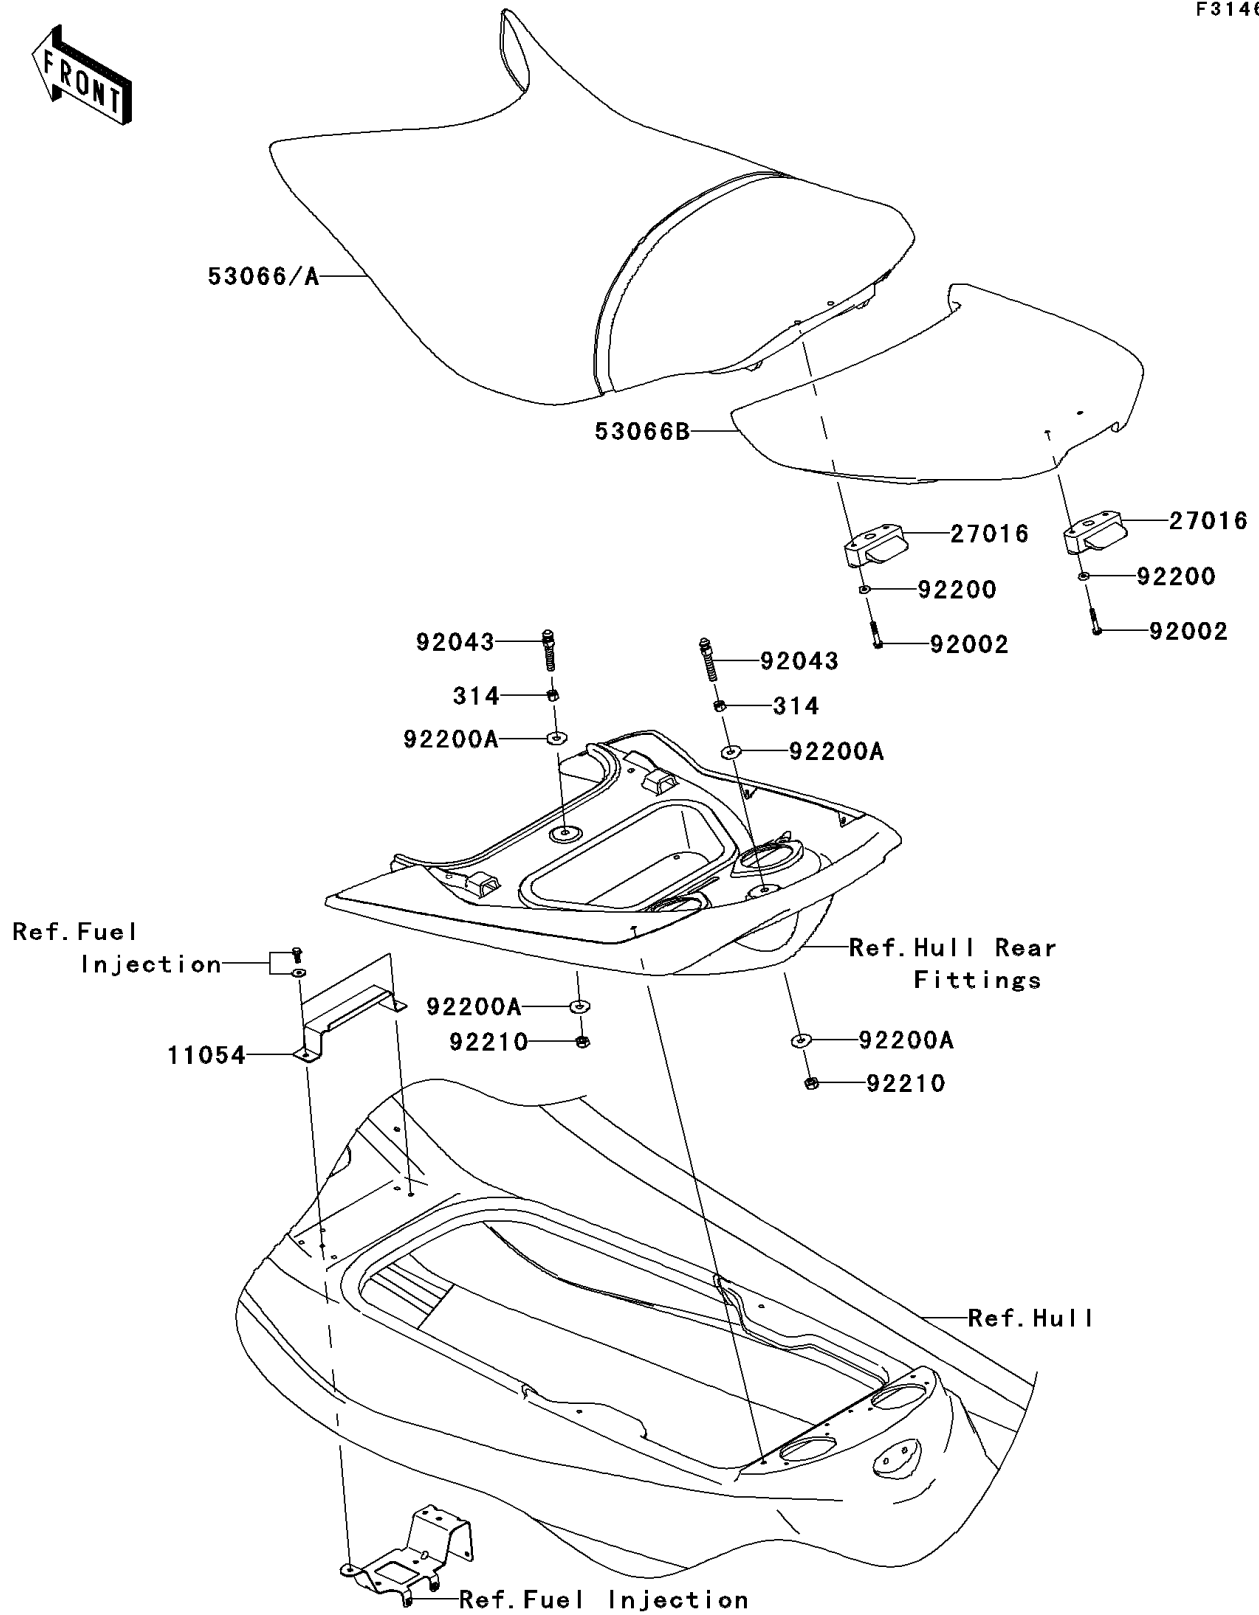

2011 Ultra 300X PARTS DIAGRAM

Seat

F3146

2011 Ultra 300X PARTS LIST

Seat

ITEM NAME	PART NUMBER	QUANTITY
NUT-HEX-FINE,10MM (Ref # 314)	314R1000	1
BRACKET,FRONT SEAT (Ref # 11054)	11054-3702	1
LOCK-ASSY,SEAT,FR&RR (Ref # 27016)	27016-3758	1
SEAT-ASSY,LEATHER GRN+BAND GRN (Ref # 53066A)	53066-3726-13K	1
SEAT-ASSY,P.SILVER (Ref # 53066B)	53066-3734-12N	1
BOLT,6X40 (Ref # 92002)	92002-3716	1
PIN (Ref # 92043)	92043-3763	1
WASHER,6.5X16X2.0 (Ref # 92200)	92200-1543	1
WASHER (Ref # 92200A)	92200-3762	1
NUT,LOCK,10MM (Ref # 92210)	92210-3792	1