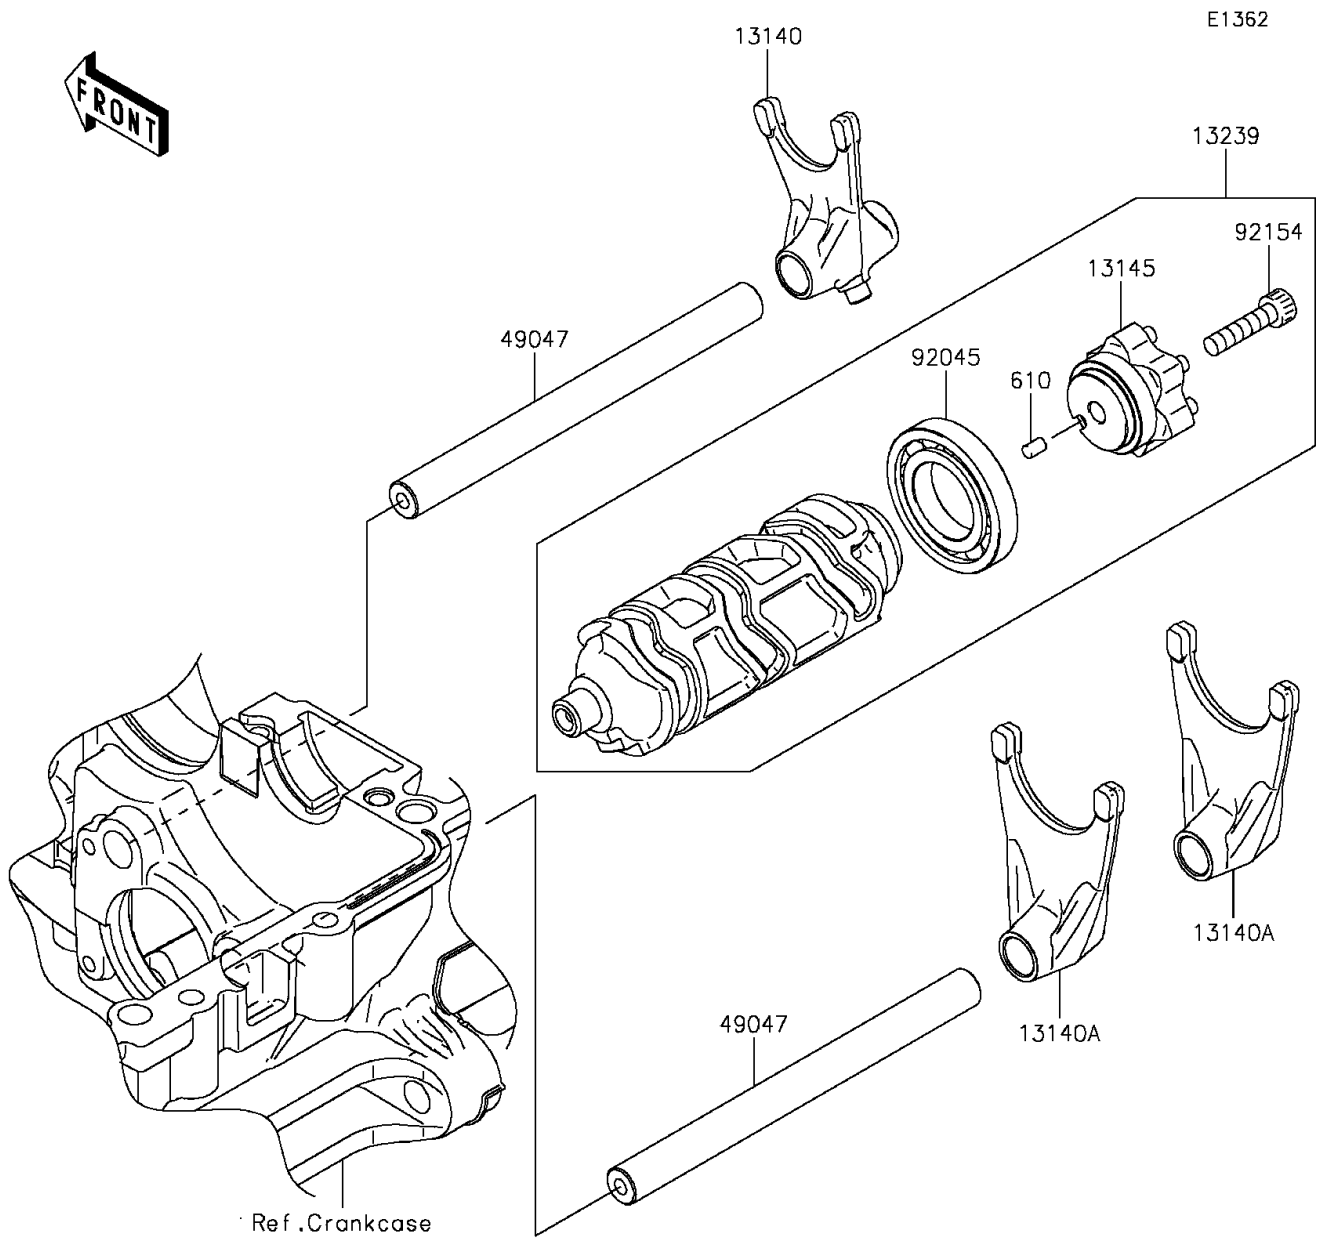

2016 NINJA® 1000 ABS PARTS DIAGRAM

Gear Change Drum/Shift Fork(s)

2016 NINJA® 1000 ABS PARTS LIST

Gear Change Drum/Shift Fork(s)

ITEM NAME	PART NUMBER	QUANTITY
-----------	-------------	----------