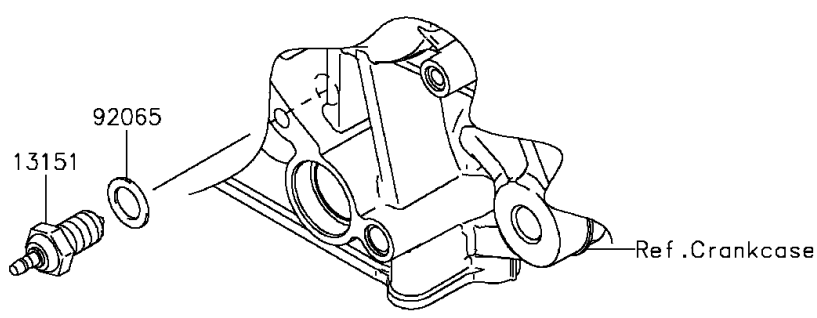

2016 NINJA® 1000 ABS PARTS DIAGRAM

Gear Change Drum/Shift Fork(s)

2016 NINJA® 1000 ABS PARTS LIST

Gear Change Drum/Shift Fork(s)

ITEM NAME	PART NUMBER	QUANTITY
-----------	-------------	----------