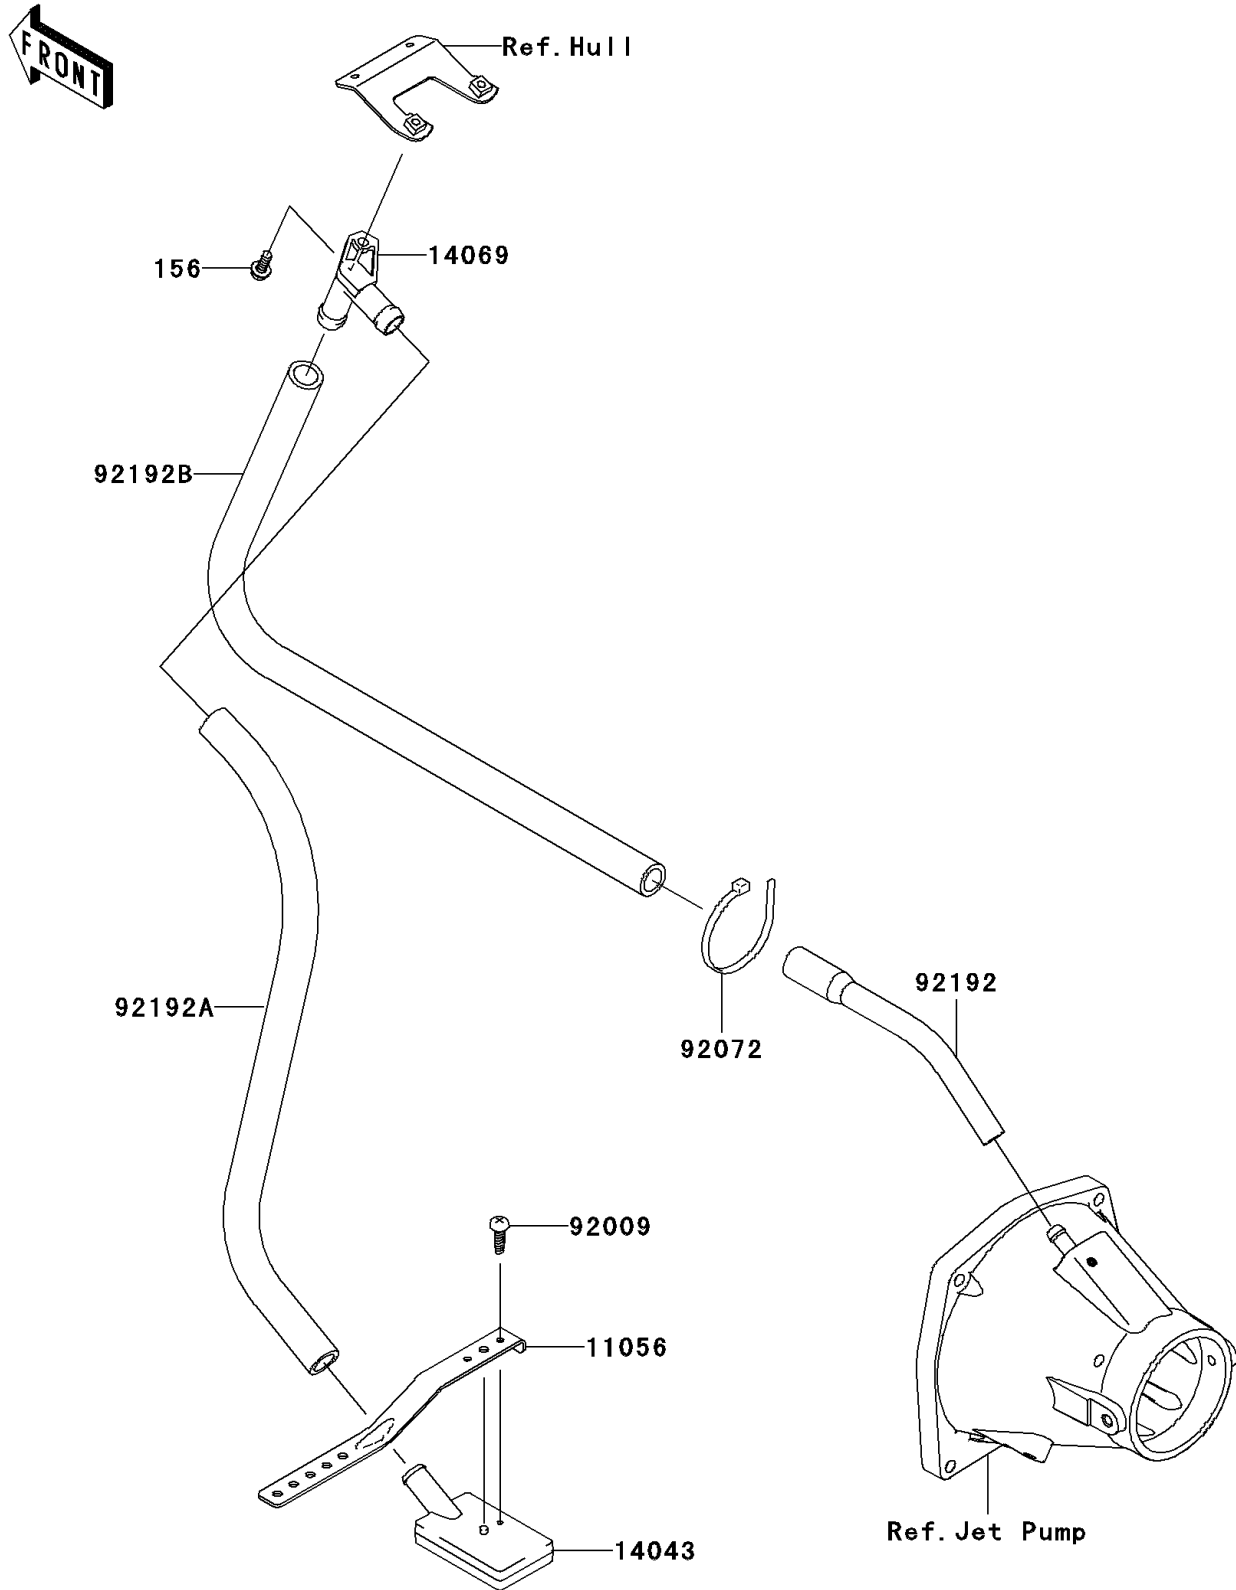

## 2011 Ultra 300X PARTS DIAGRAM

Bilge System

F3145

## 2011 Ultra 300X PARTS LIST

Bilge System

ITEM NAME	PART NUMBER	QUANTITY
BOLT-WP,6X16 (Ref # 156)	156R0616	1
BRACKET,LH&RH (Ref # 11056)	11056-3721	1
FILTER (Ref # 14043)	14043-3711	1
BREATHER (Ref # 14069)	14069-3708	1
SCREW,TAPPING,4X14 (Ref # 92009)	92009-3762	1
BAND,L=188.85 (Ref # 92072)	92072-0105	1
TUBE,HULL-NOZZLE (Ref # 92192)	92192-3753	1
TUBE,FILTER-BREATHER (Ref # 92192A)	92192-3755	1
TUBE,BREATHER-HULL (Ref # 92192B)	92192-3826	1