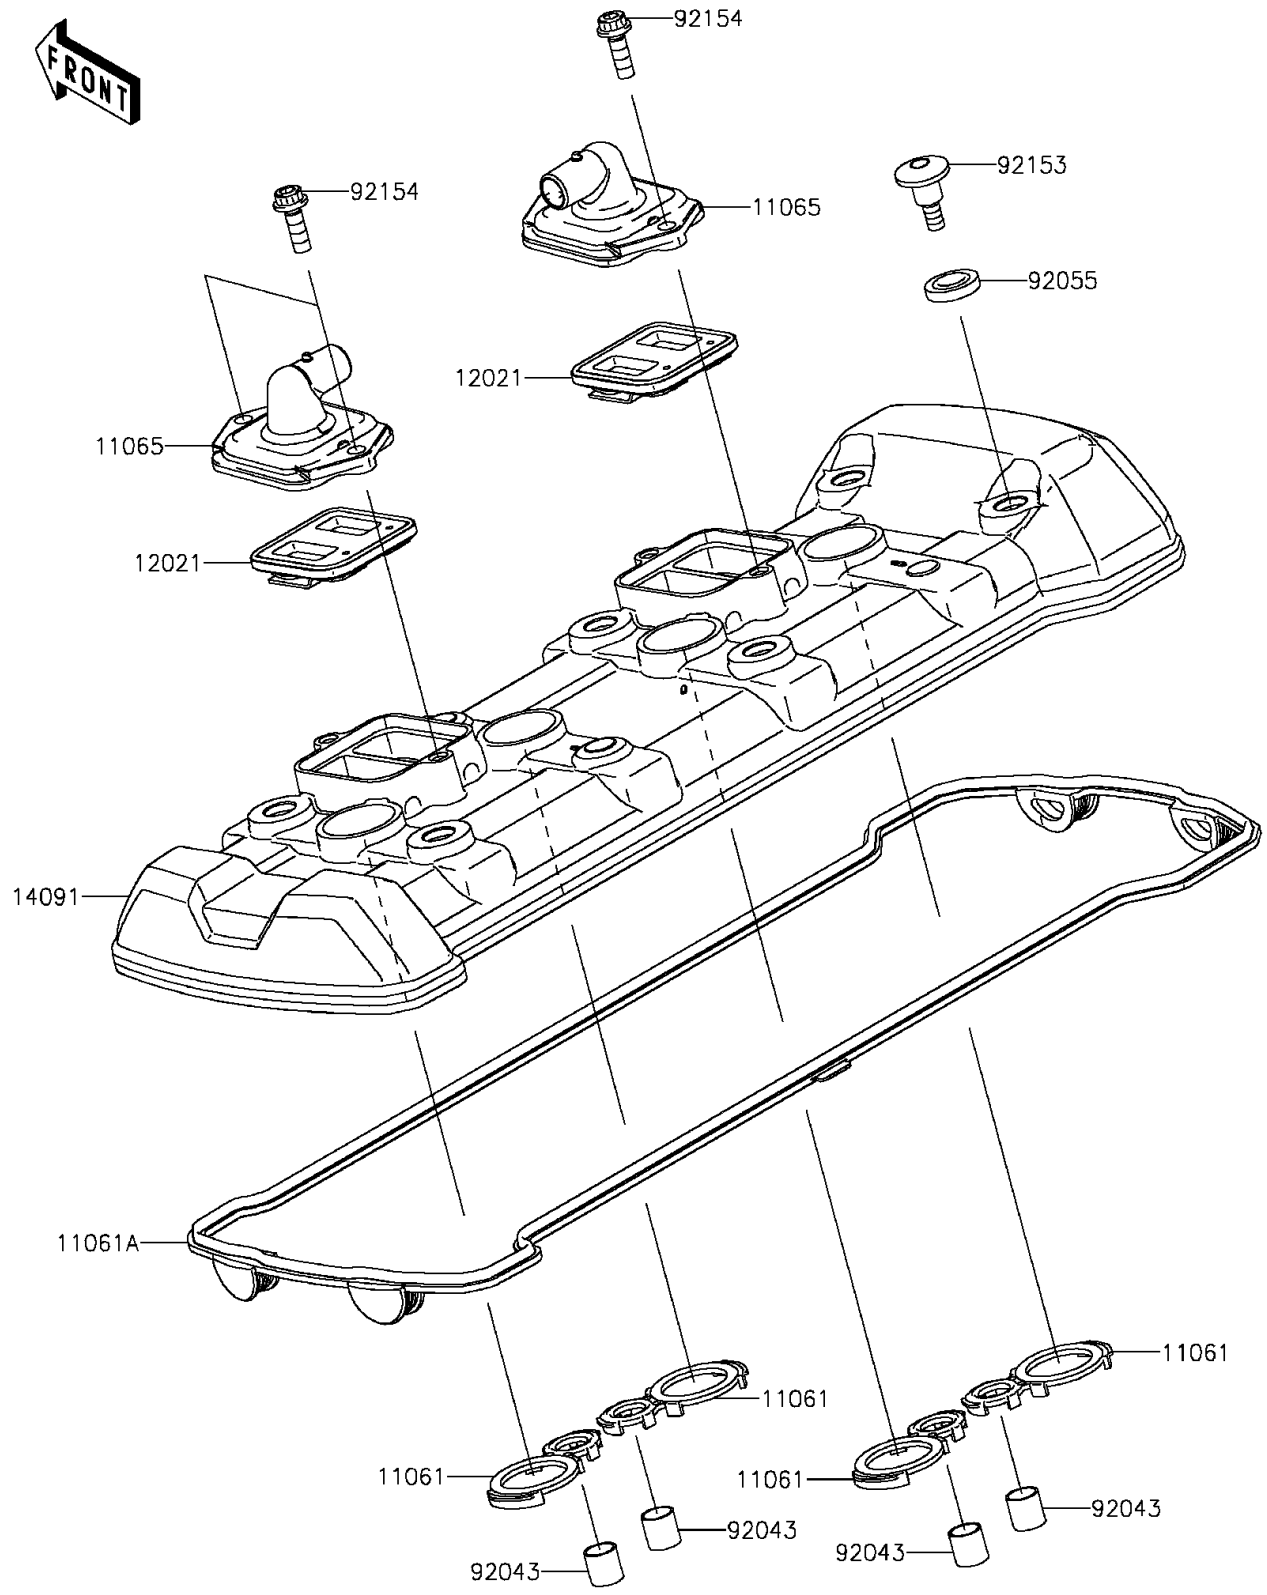

# 2016 NINJA® 1000 ABS PARTS DIAGRAM

Cylinder Head Cover

E1112

# 2016 NINJA® 1000 ABS PARTS LIST

Cylinder Head Cover

ITEM NAME	PART NUMBER	QUANTITY
-----------	-------------	----------