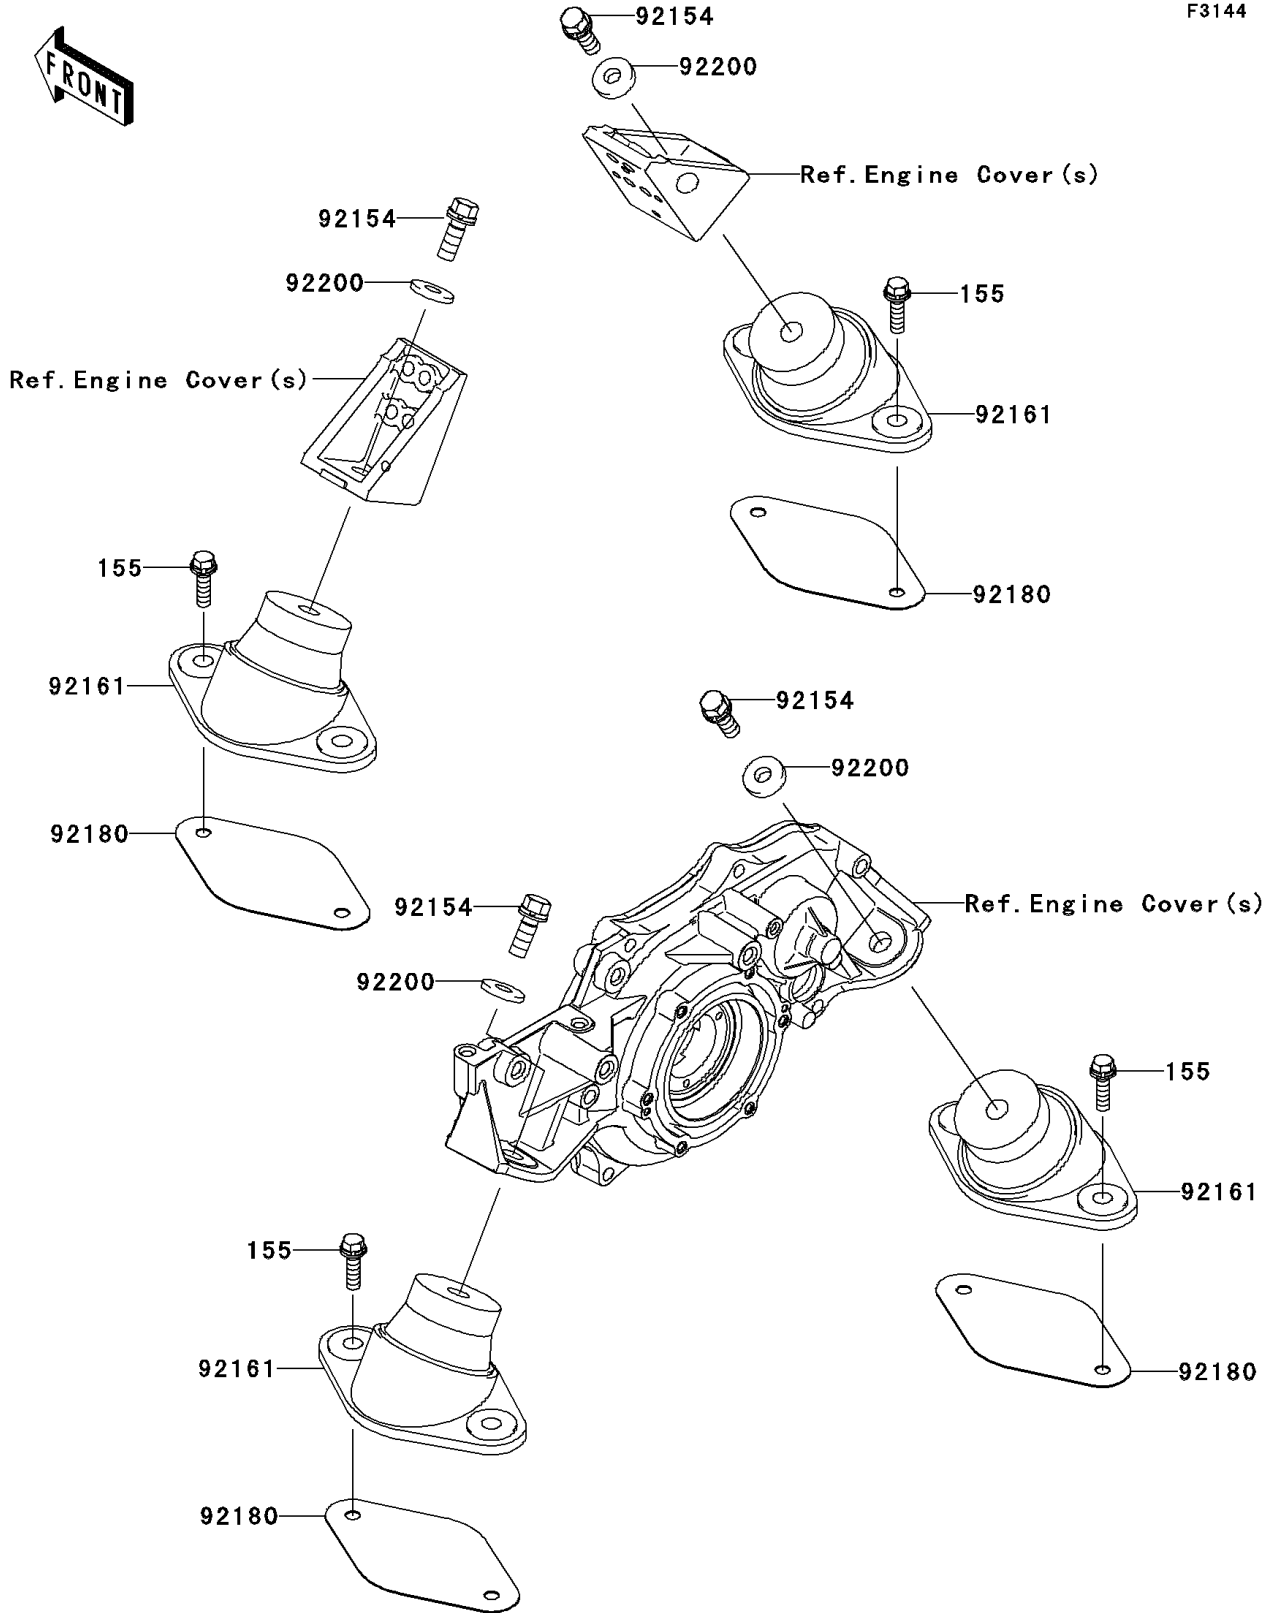

2011 Ultra 300X PARTS DIAGRAM

Engine Mount

F3144

2011 Ultra 300X PARTS LIST

Engine Mount

ITEM NAME	PART NUMBER	QUANTITY
BOLT-WSP-SMALL,8X30 (Ref # 155)	155R0830	1
BOLT,WSP,10X30 (Ref # 92154)	92154-3715	1
DAMPER,ENGINE MOUNT (Ref # 92161)	92161-3789	1
SHIM,T=1.0 (Ref # 92180)	92180-3716	1
WASHER,10.5X26X4 (Ref # 92200)	92200-3798	1