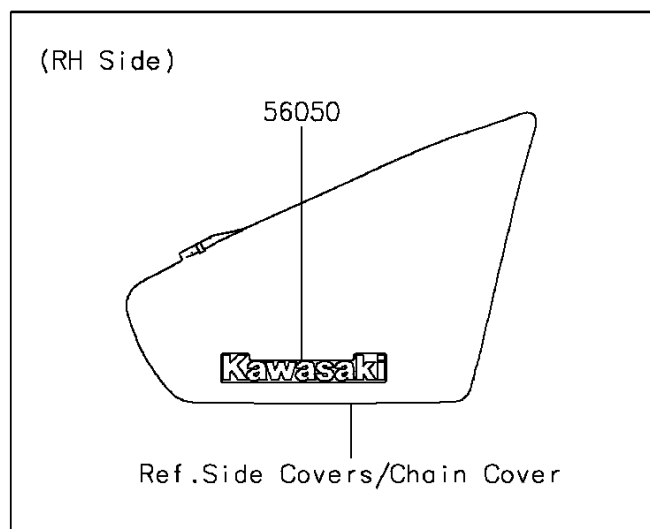

## 2014 Vulcan 900 Classic PARTS DIAGRAM

Decals(Black)(BEF)

F2861

## 2014 Vulcan 900 Classic PARTS LIST

Decals(Black)(BEF)

ITEM NAME	PART NUMBER	QUANTITY
MARK,SIDE COVER,KAWASAKI (Ref # 56050)	56050-1901	1
MARK,FUEL TANK,LH (Ref # 56052)	56052-0810	1
MARK,FUEL TANK,RH (Ref # 56052A)	56052-0811	1