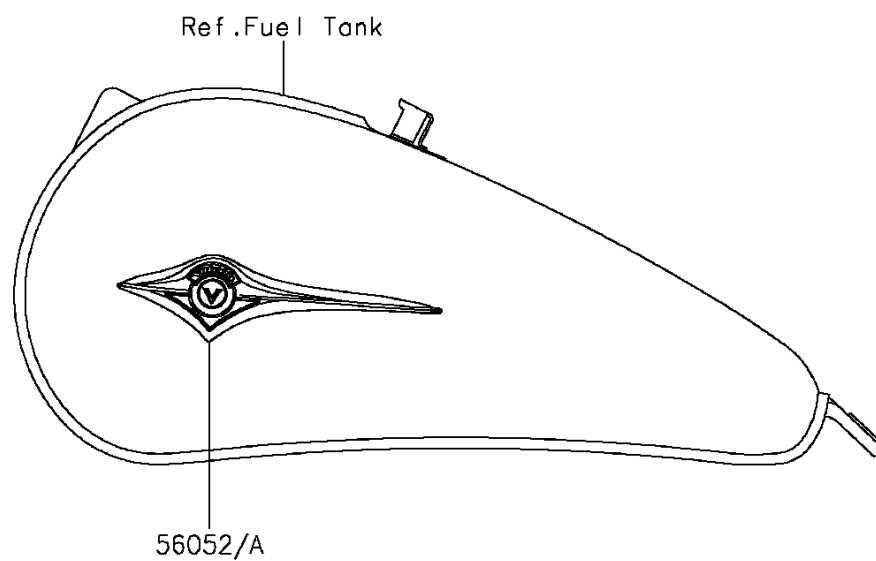

## 2014 Vulcan 900 Classic PARTS DIAGRAM

Decals(Black)(BEF)

F2861

## 2014 Vulcan 900 Classic PARTS LIST

Decals(Black)(BEF)

ITEM NAME	PART NUMBER	QUANTITY
MARK,SIDE COVER,KAWASAKI (Ref # 56050)	56050-1901	1
MARK,FUEL TANK,LH (Ref # 56052)	56052-0810	1
MARK,FUEL TANK,RH (Ref # 56052A)	56052-0811	1