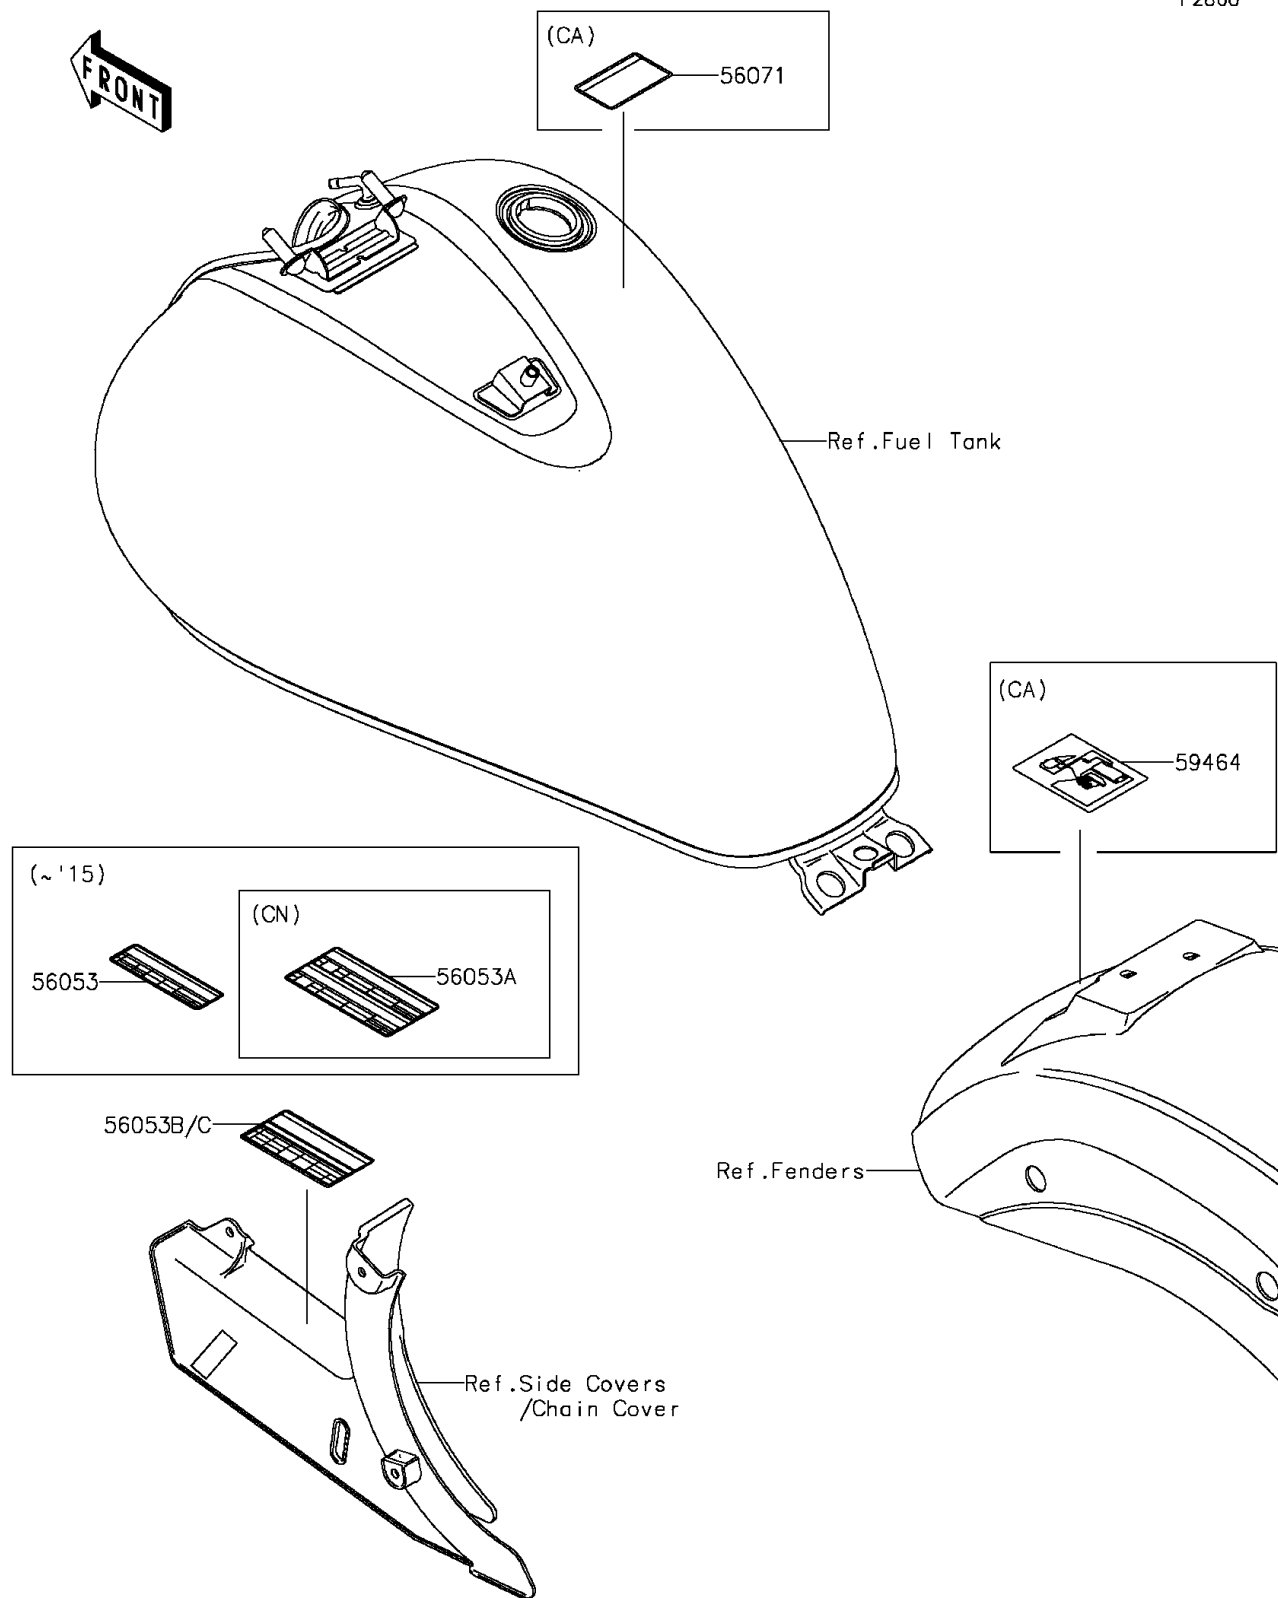

## 2014 Vulcan 900 Classic PARTS DIAGRAM

Labels

F2860

## 2014 Vulcan 900 Classic PARTS LIST

Labels

ITEM NAME	PART NUMBER	QUANTITY
LABEL-SPECIFICATION,TIRE&LOAD (Ref # 56053A)	56053-0545	1