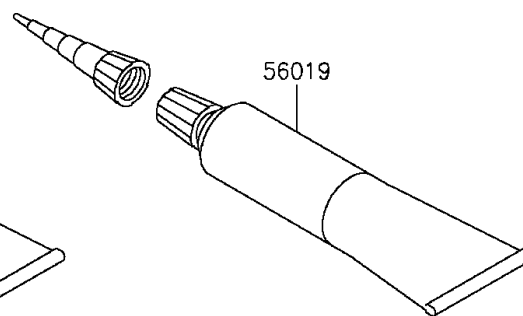

## 2014 Vulcan 900 Classic PARTS DIAGRAM

Owner's Tools

56007

F2810

## 2014 Vulcan 900 Classic PARTS LIST

Owner's Tools

| ITEM NAME                                  | PART NUMBER | QUANTITY |
|--|-------------|----------|
| TOOL-KIT (Ref # 56007)                     | 56007-0095  | 1        |
| BAG,TOOL (Ref # 56008)                     | 56008-1075  | 1        |
| GASKET-LIQUID,TB1211,WHITE (Ref # 56019)   | 56019-120   | 1        |
| GASKET-LIQUID,TB1211F,CLEAR (Ref # 92104)  | 92104-0004  | 1        |
| GASKET-LIQUID,TB1216B,BLACK (Ref # 92104A) | 92104-1064  | 1        |
| GRIP-SCREW DRIVER (Ref # 92106)            | 92106-1001  | 1        |
| TOOL-DRIVER,#3PHILLIPS (Ref # 92107)       | 92107-005   | 1        |
| TOOL-WRENCH,HOOK (Ref # 92110)             | 92110-0018  | 1        |
| TOOL-WRENCH,ALLEN,5MM (Ref # 92110A)       | 92110-1015  | 1        |
| TOOL-WRENCH,OPEN END,10X12 (Ref # 92110B)  | 92110-1152  | 1        |
| TOOL-WRENCH,OPEN END,14X17 (Ref # 92110C)  | 92110-1153  | 1        |
| TOOL-WRENCH,HOOK (Ref # 92110D)            | 92110-1173  | 1        |
| TOOL-BAR,BOX END WRENCH (Ref # 92111)      | 92111-0002  | 1        |
| TOOL-WRENCH,OPEN END,8X10 (Ref # 92126)    | 92126-004   | 1        |