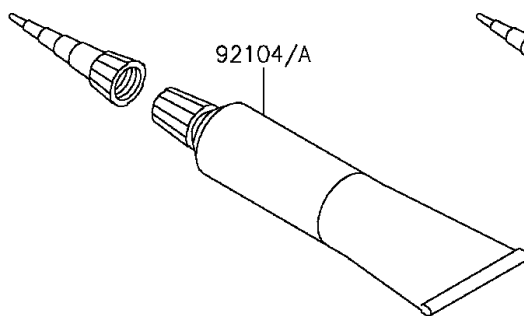

## 2014 Vulcan 900 Classic PARTS DIAGRAM

Owner's Tools

56007

F2810

## 2014 Vulcan 900 Classic PARTS LIST

Owner's Tools

| ITEM NAME                                  | PART NUMBER | QUANTITY |
|--|-------------|----------|
| TOOL-KIT (Ref # 56007)                     | 56007-0095  | 1        |
| BAG,TOOL (Ref # 56008)                     | 56008-1075  | 1        |
| GASKET-LIQUID,TB1211,WHITE (Ref # 56019)   | 56019-120   | 1        |
| GASKET-LIQUID,TB1211F,CLEAR (Ref # 92104)  | 92104-0004  | 1        |
| GASKET-LIQUID,TB1216B,BLACK (Ref # 92104A) | 92104-1064  | 1        |
| GRIP-SCREW DRIVER (Ref # 92106)            | 92106-1001  | 1        |
| TOOL-DRIVER,#3PHILLIPS (Ref # 92107)       | 92107-005   | 1        |
| TOOL-WRENCH,HOOK (Ref # 92110)             | 92110-0018  | 1        |
| TOOL-WRENCH,ALLEN,5MM (Ref # 92110A)       | 92110-1015  | 1        |
| TOOL-WRENCH,OPEN END,10X12 (Ref # 92110B)  | 92110-1152  | 1        |
| TOOL-WRENCH,OPEN END,14X17 (Ref # 92110C)  | 92110-1153  | 1        |
| TOOL-WRENCH,HOOK (Ref # 92110D)            | 92110-1173  | 1        |
| TOOL-BAR,BOX END WRENCH (Ref # 92111)      | 92111-0002  | 1        |
| TOOL-WRENCH,OPEN END,8X10 (Ref # 92126)    | 92126-004   | 1        |