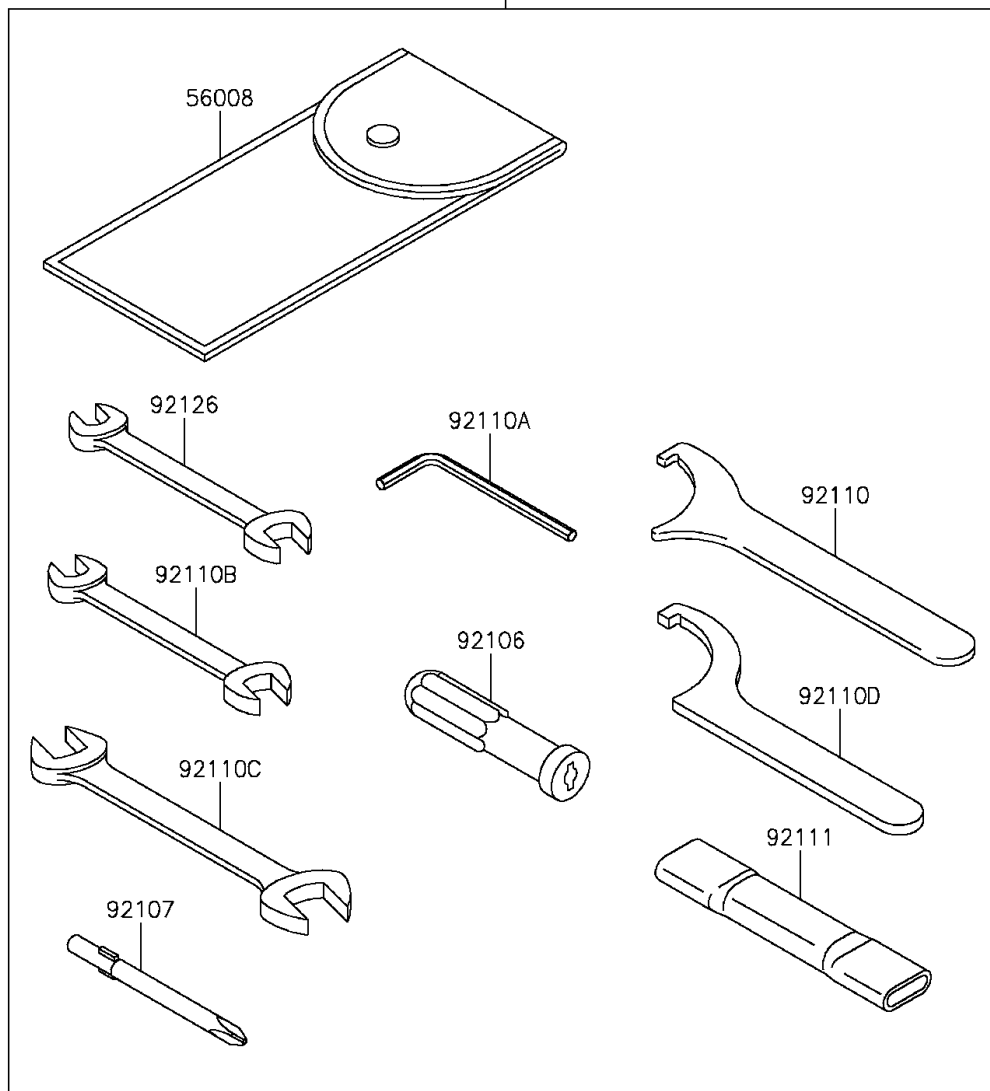

## 2014 Vulcan 900 Classic PARTS DIAGRAM

Owner's Tools

56007

F2810

## 2014 Vulcan 900 Classic PARTS LIST

Owner's Tools

| ITEM NAME                                  | PART NUMBER | QUANTITY |
|--|-------------|----------|
| TOOL-KIT (Ref # 56007)                     | 56007-0095  | 1        |
| BAG,TOOL (Ref # 56008)                     | 56008-1075  | 1        |
| GASKET-LIQUID,TB1211,WHITE (Ref # 56019)   | 56019-120   | 1        |
| GASKET-LIQUID,TB1211F,CLEAR (Ref # 92104)  | 92104-0004  | 1        |
| GASKET-LIQUID,TB1216B,BLACK (Ref # 92104A) | 92104-1064  | 1        |
| GRIP-SCREW DRIVER (Ref # 92106)            | 92106-1001  | 1        |
| TOOL-DRIVER,#3PHILLIPS (Ref # 92107)       | 92107-005   | 1        |
| TOOL-WRENCH,HOOK (Ref # 92110)             | 92110-0018  | 1        |
| TOOL-WRENCH,ALLEN,5MM (Ref # 92110A)       | 92110-1015  | 1        |
| TOOL-WRENCH,OPEN END,10X12 (Ref # 92110B)  | 92110-1152  | 1        |
| TOOL-WRENCH,OPEN END,14X17 (Ref # 92110C)  | 92110-1153  | 1        |
| TOOL-WRENCH,HOOK (Ref # 92110D)            | 92110-1173  | 1        |
| TOOL-BAR,BOX END WRENCH (Ref # 92111)      | 92111-0002  | 1        |
| TOOL-WRENCH,OPEN END,8X10 (Ref # 92126)    | 92126-004   | 1        |