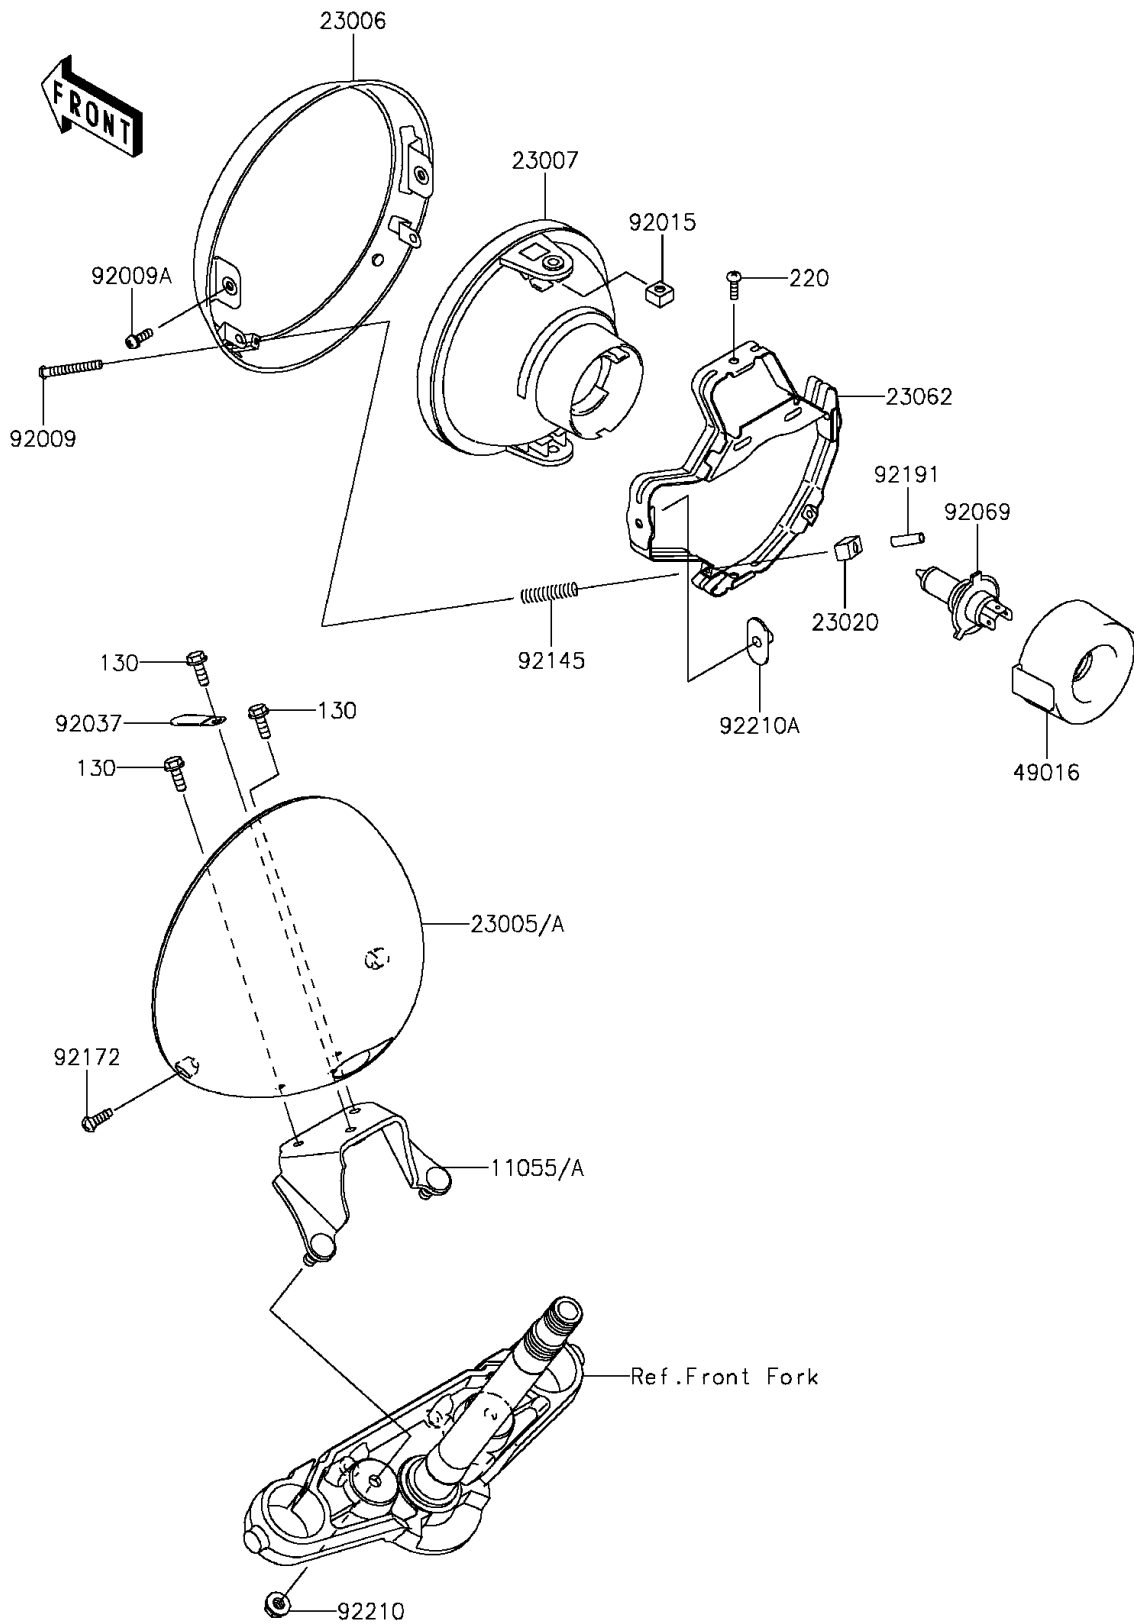

## 2014 Vulcan 900 Classic PARTS DIAGRAM

Headlight(s)

F2710

## 2014 Vulcan 900 Classic PARTS LIST

### Headlight(s)

ITEM NAME	PART NUMBER	QUANTITY
BOLT-FLANGED,6X16 (Ref # 130)	130BA0616	1
SCREW-PAN-CROS,5X16 (Ref # 220)	220AA0516	1
BRACKET,HEAD LAMP,SILVER (Ref # 11055)	11055-1167-CE	1
BODY-COMP-HEAD LAMP (Ref # 23005A)	23005-0304	1
RIM-LAMP (Ref # 23006)	23006-1081	1
LENS-COMP,HEAD LAMP (Ref # 23007)	23007-1396	1
NUT,4MM,FOCUS ADJUST (Ref # 23020)	23020-018	1
BRACKET-COMP,HEAD LAMP (Ref # 23062)	23062-1132	1
COVER-SEAL,SOCKET (Ref # 49016)	49016-1203	1
SCREW,FOCUS ADJUST,4X60 (Ref # 92009)	92009-1816	1
SCREW,5X16 (Ref # 92009A)	92009-1879	1
NUT,5MM (Ref # 92015)	92015-1157	1
CLAMP,L=45 (Ref # 92037)	92037-1539	1
BULB,12V 60/55W,H4 (Ref # 92069)	92069-0050	1
SPRING,HEAD LAMP LENS (Ref # 92145)	92145-1268	1
SCREW,5X14 (Ref # 92172)	92172-0145	1
TUBE,3.5X5.5X19 (Ref # 92191)	92191-1217	1
NUT,FLANGED,8MM (Ref # 92210)	92210-0004	1
NUT,SPECIAL,5MM (Ref # 92210A)	92210-1060	1