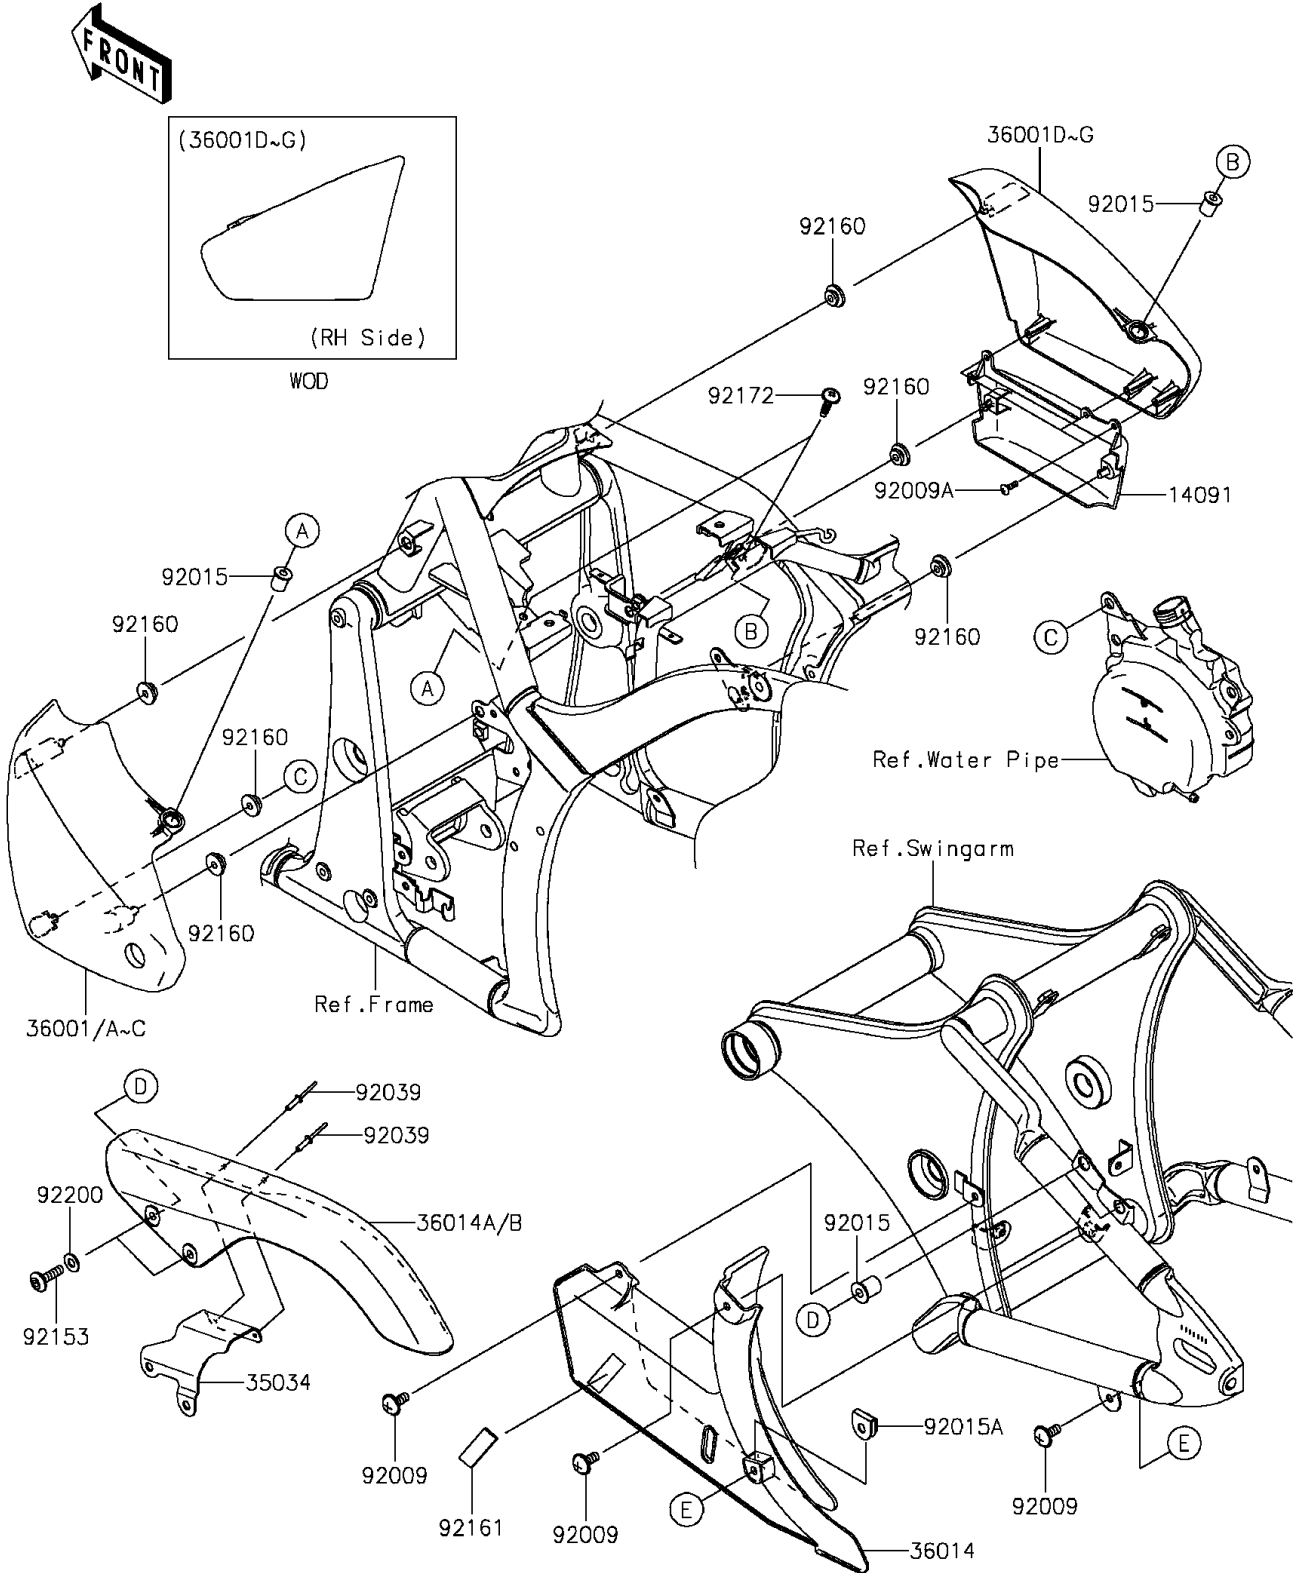

## 2014 Vulcan 900 Classic PARTS DIAGRAM

Side Covers/Chain Cover

F2610

## 2014 Vulcan 900 Classic PARTS LIST

Side Covers/Chain Cover

ITEM NAME	PART NUMBER	QUANTITY
COVER,SIDE COVER,RH (Ref # 14091)	14091-0641	1
REINFORCE (Ref # 35034)	35034-0082	1
COVER-SIDE,LH,M.S.BLACK (Ref # 36001B)	36001-0081-660	1
COVER-SIDE,RH,M.S.BLACK (Ref # 36001F)	36001-0082-660	1
CASE-CHAIN,LWR (Ref # 36014)	36014-0031	1
CASE-CHAIN,UPP (Ref # 36014A)	36014-0032	1
SCREW,6X14 (Ref # 92009)	92009-1662	1
SCREW,TAPPING,4X14 (Ref # 92009A)	92009-1792	1
NUT (Ref # 92015)	92015-1700	1
NUT,CLIP,6MM (Ref # 92015A)	92015-1904	1
RIVET (Ref # 92039)	92039-1251	1
BOLT,SOCKET,6X22 (Ref # 92153)	92153-1356	1
DAMPER (Ref # 92160)	92160-1613	1
DAMPER (Ref # 92161)	92161-0124	1
SCREW,6X26 (Ref # 92172)	92172-0137	1
WASHER,6.5X14X1 (Ref # 92200)	92200-1388	1