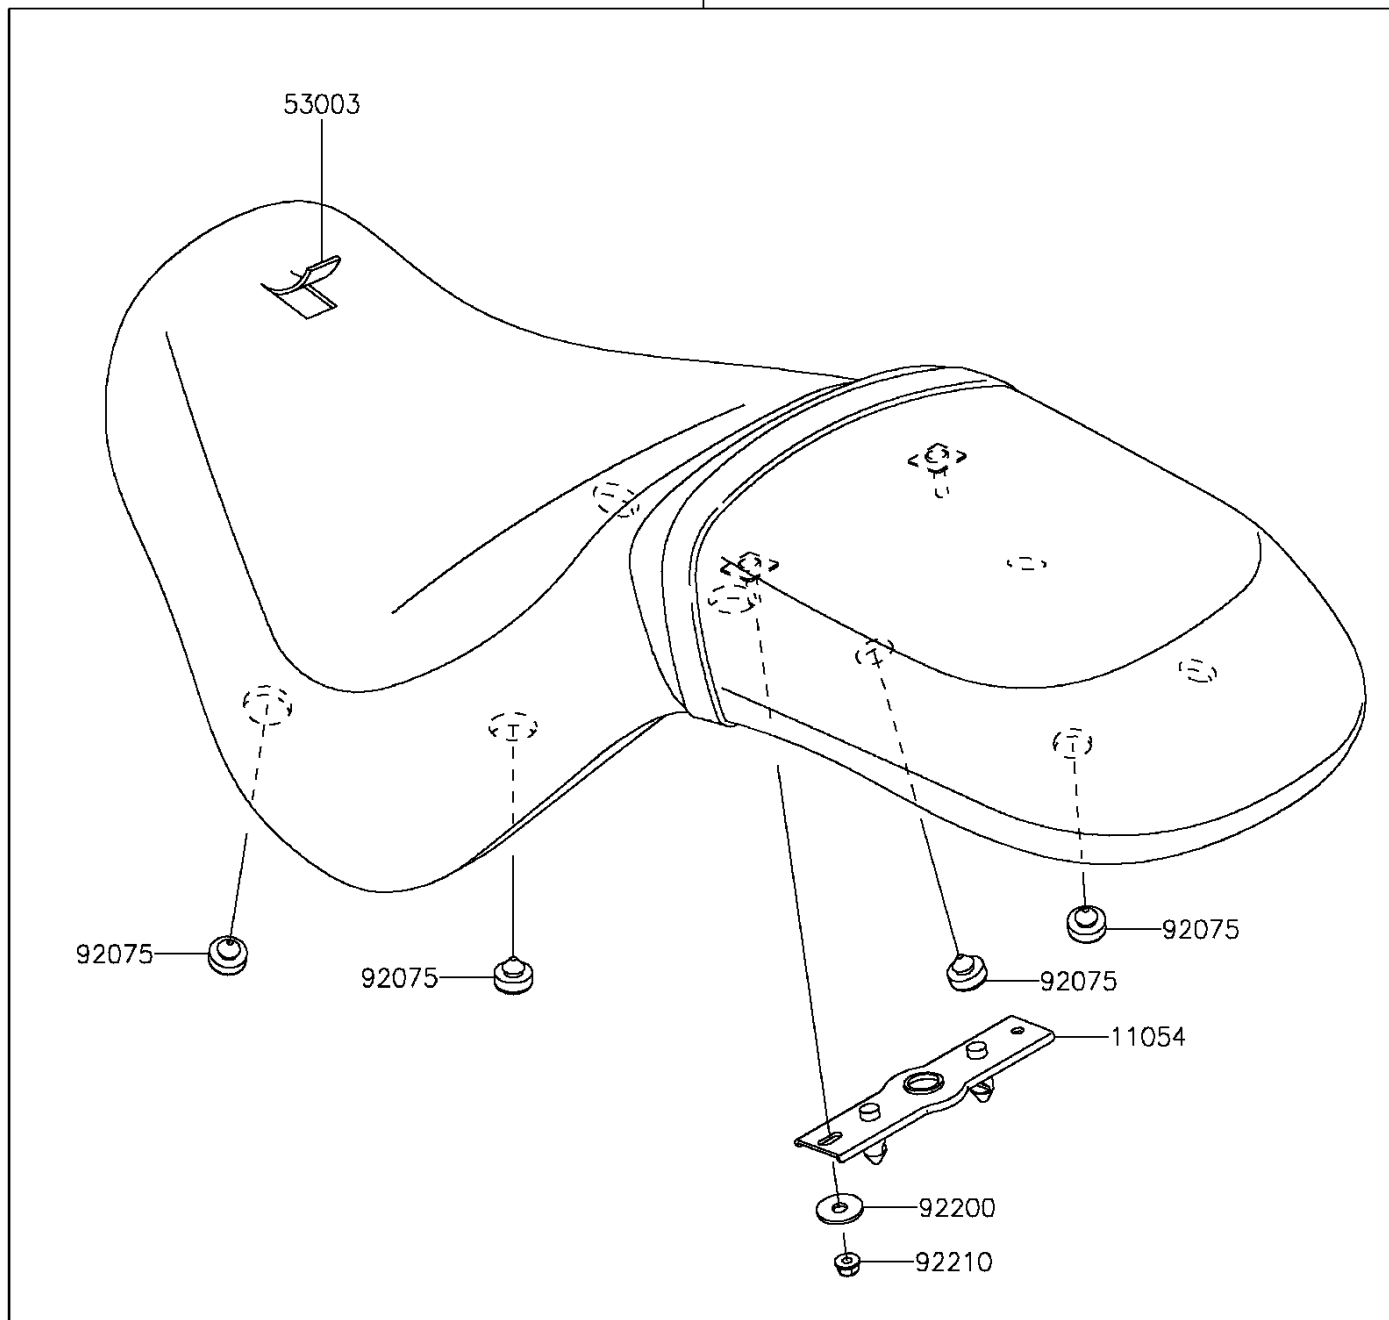

## 2014 Vulcan 900 Classic PARTS DIAGRAM

Seat

F2510

53066

53003

92075

92075

92075

92075

11054

92200

92210

## 2014 Vulcan 900 Classic PARTS LIST

Seat

ITEM NAME	PART NUMBER	QUANTITY
BRACKET,SEAT (Ref # 11054)	11054-0417	1
LEATHER,BLACK (Ref # 53003)	53003-0341-MA	1
SEAT-ASSY,DUAL,BLACK (Ref # 53066)	53066-0375-MA	1
DAMPER,10X20X8 (Ref # 92075)	92075-1927	1
WASHER,6.5X20X1.6 (Ref # 92200)	92200-1569	1
NUT (Ref # 92210)	92210-0401	1