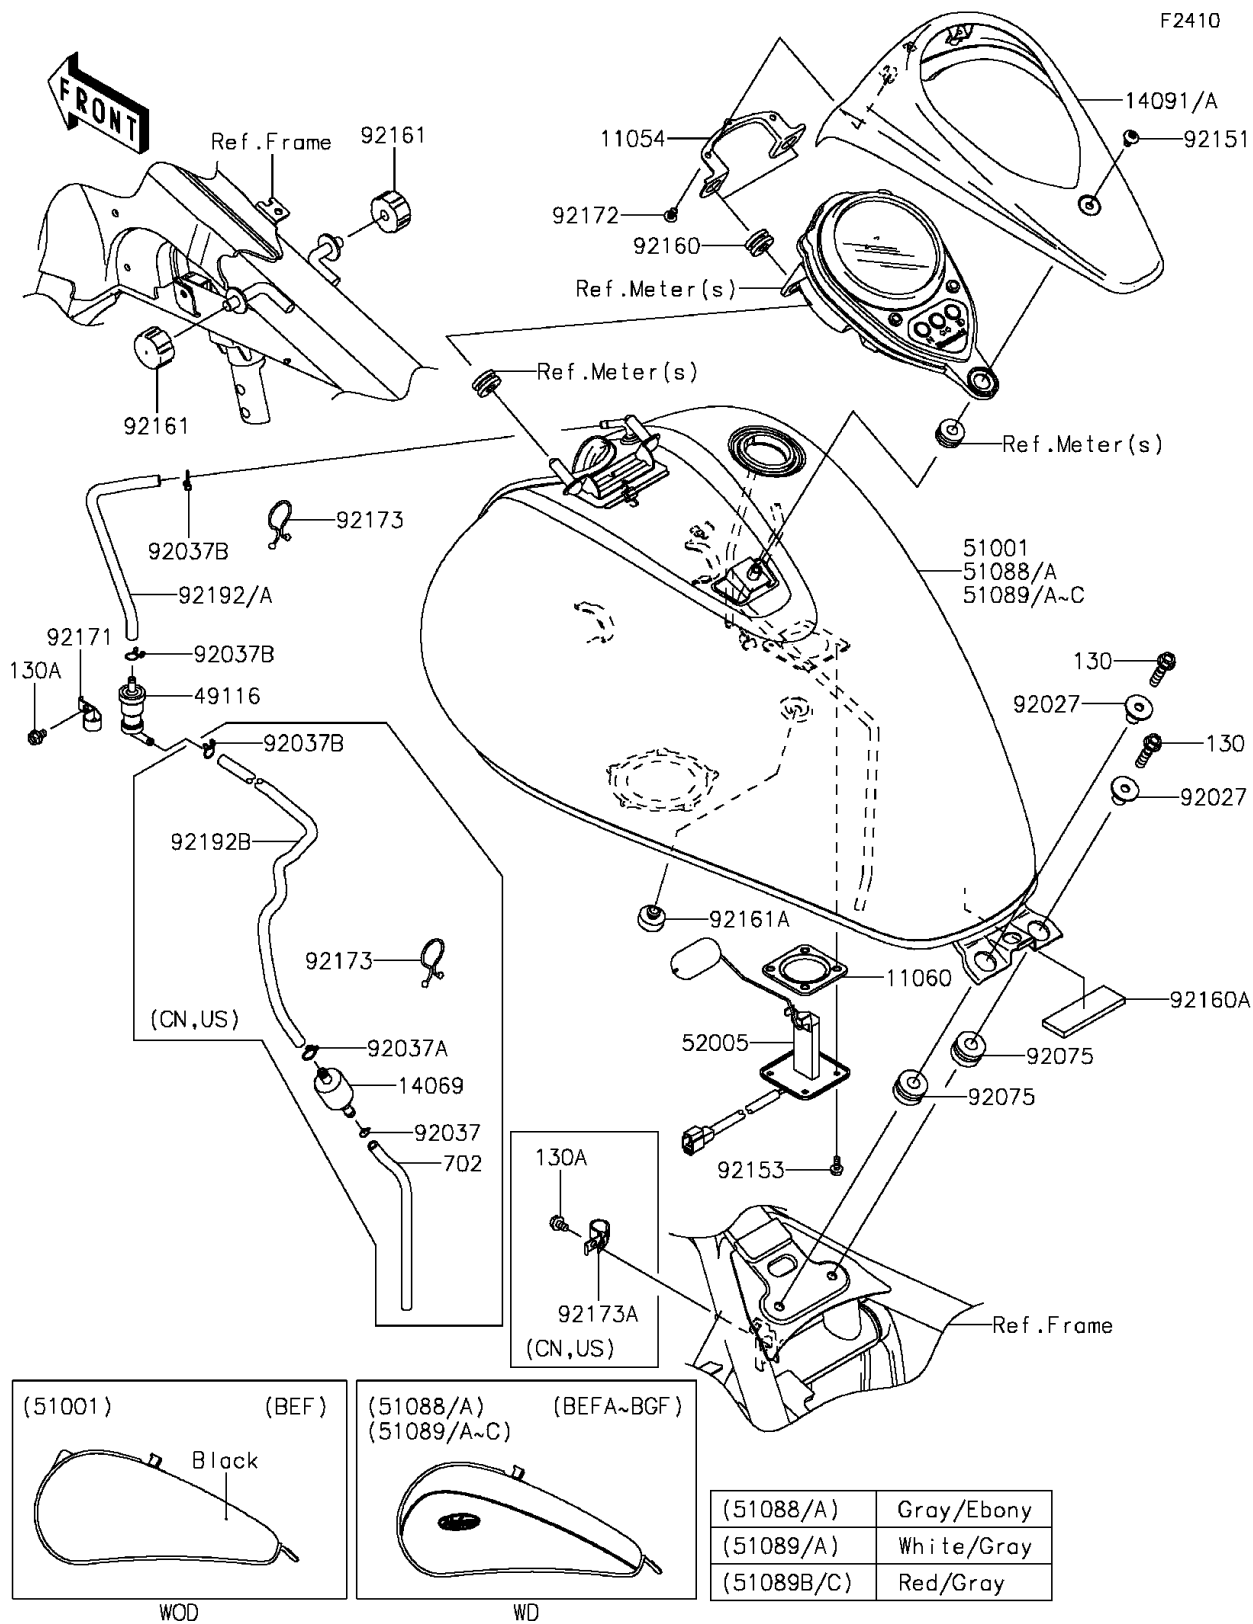

2014 Vulcan 900 Classic PARTS DIAGRAM

Fuel Tank

2014 Vulcan 900 Classic PARTS LIST

Fuel Tank

ITEM NAME	PART NUMBER	QUANTITY
BRACKET,METER,FR (Ref # 11054)	11054-0034	1
GASKET,FUEL GAUGE (Ref # 11060)	11060-1952	1
BREATHER,FUEL TANK (Ref # 14069)	14069-1004	1
COVER,METER (Ref # 14091)	14091-0516	1
VALVE-ASSY,CHECK (Ref # 49116)	49116-0014	1
TANK-COMP-FUEL,M.S.BLACK (Ref # 51001)	51001-0336-660	1
GAUGE,FUEL (Ref # 52005)	52005-0718	1
COLLAR,L=19.3 (Ref # 92027)	92027-1780	1
CLAMP,TUBE (Ref # 92037)	92037-010	1
CLAMP,HOSE (Ref # 92037A)	92037-1104	1
CLAMP,TUBE (Ref # 92037B)	92037-147	1
DAMPER (Ref # 92075)	92075-1736	1
BOLT,SOCKET,6X12 (Ref # 92151)	92151-1940	1
BOLT,FLANGED,5X12 (Ref # 92153)	92153-1421	1
DAMPER (Ref # 92160)	92160-1162	1
DAMPER (Ref # 92160A)	92160-1323	1
DAMPER,FUEL TANK (Ref # 92161)	92161-0293	1
DAMPER,SEAT (Ref # 92161A)	92161-1065	1
BOLT-FLANGED,8X30 (Ref # 130)	130BA0830	1
BOLT-FLANGED,6X10 (Ref # 130A)	130BB0610	1
TUBE-RUBBER,6X200 (Ref # 702)	702A06200	1
CLAMP (Ref # 92171)	92171-0595	1
SCREW,TAPPING,5X14 (Ref # 92172)	92172-0006	1
CLAMP (Ref # 92173)	92173-0848	1
CLAMP (Ref # 92173A)	92173-0925	1
TUBE,BREATHER,L=220 (Ref # 92192)	92192-1107	1
TUBE,5X10X500/350 (Ref # 92192B)	92192-1129	1