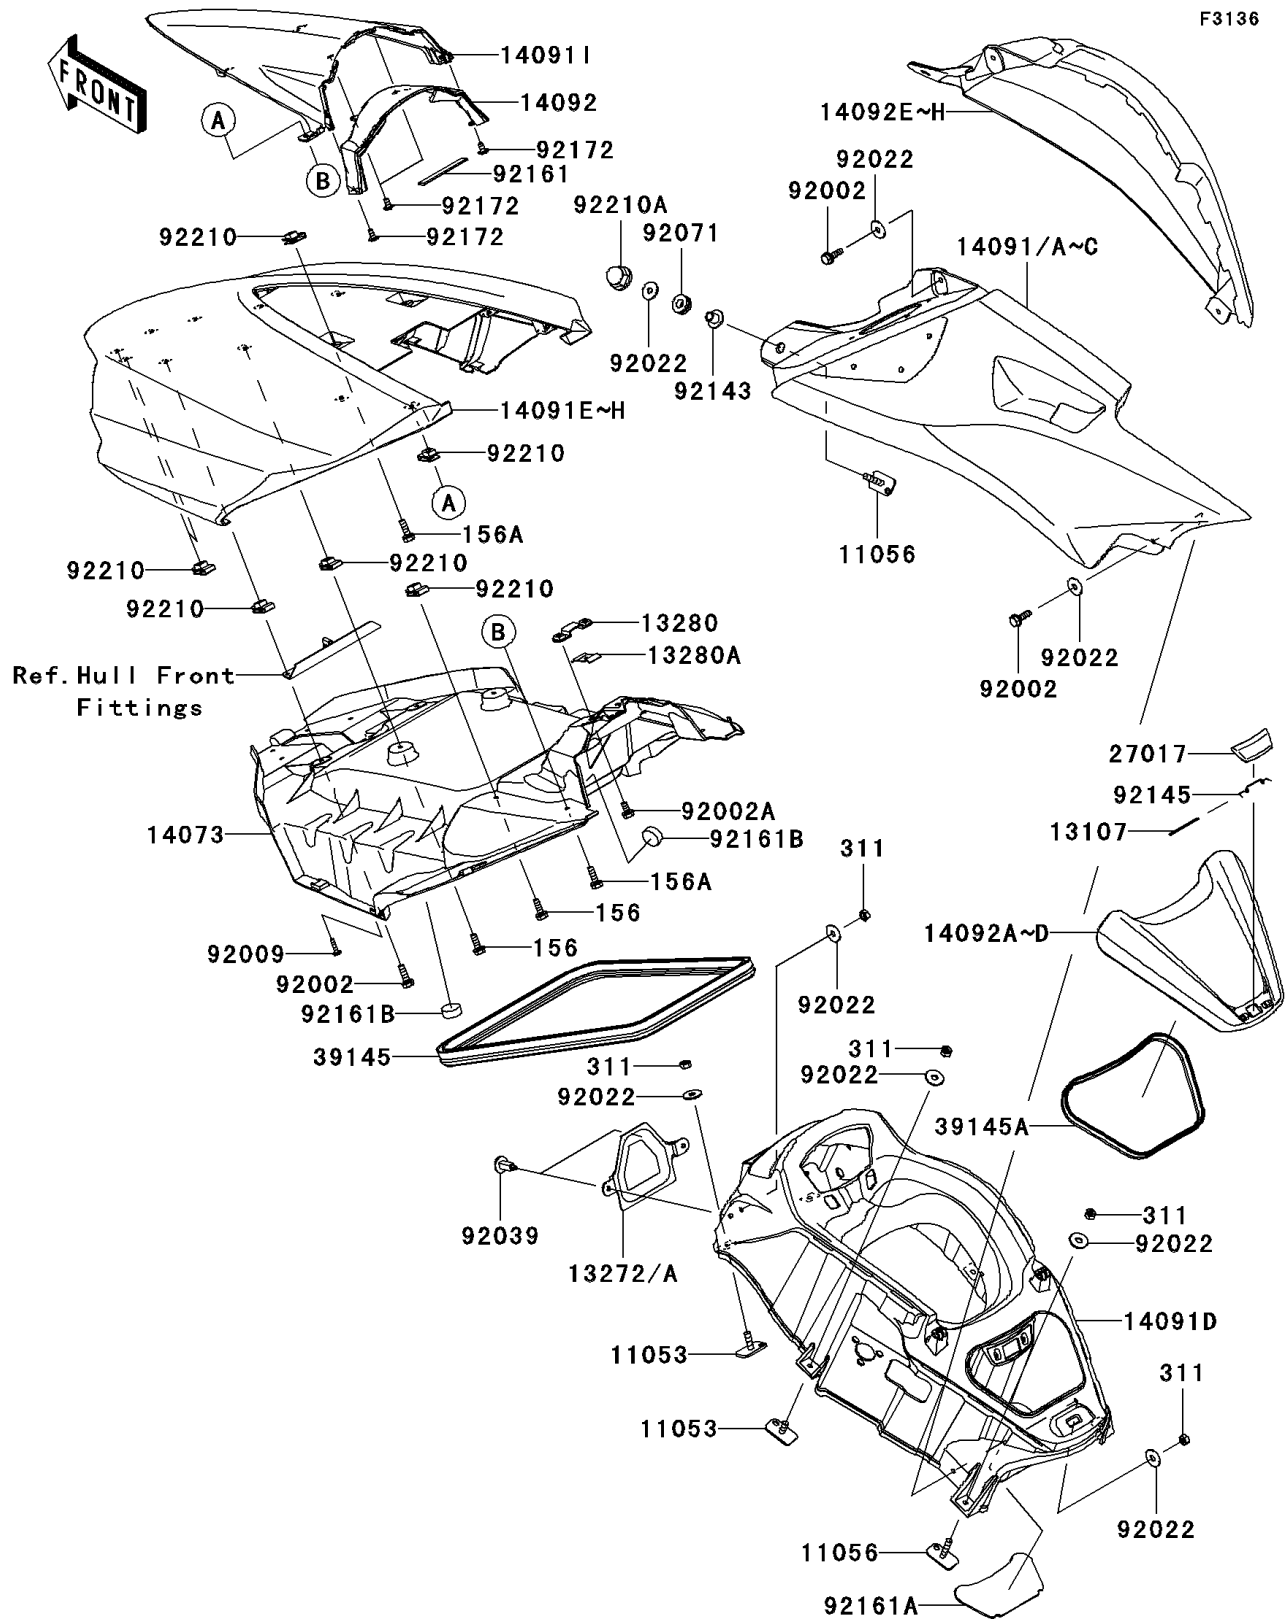

2011 Ultra 300X PARTS DIAGRAM

Hull Middle Fittings

2011 Ultra 300X PARTS LIST

Hull Middle Fittings

ITEM NAME	PART NUMBER	QUANTITY
BRACKET (Ref # 11053)	11053-3776	1
BRACKET (Ref # 11056)	11056-3724	1
SHAFT (Ref # 13107)	13107-3790	1
PLATE,INTAKE COVER (Ref # 13272A)	13272-3713	1
HOLDER,ROD (Ref # 13280)	13280-3749	1
HOLDER,ROD (Ref # 13280A)	13280-3751	1
DUCT,HATCH,INNER (Ref # 14073)	14073-3837	1
COVER,SIDE,LH,L.GREEN (Ref # 14091C)	14091-3780-777	1
COVER,CENTER,F.BLACK (Ref # 14091D)	14091-3823-6Z	1
COVER,FR HATCH,L.GREEN (Ref # 14091H)	14091-3824-777	1
COVER,METER (Ref # 14091I)	14091-3825	1
COVER,METER,RR,EBONY (Ref # 14092)	14092-0776-H8	1
COVER,CENTER STORAGE,L.GREEN (Ref # 14092D)	14092-3701-777	1
COVER,SIDE,RH,L.GREEN (Ref # 14092H)	14092-3708-777	1
LOCK,CENTER STORAGE (Ref # 27017)	27017-3726	1
TRIM-SEAL (Ref # 39145)	39145-3793	1
TRIM-SEAL,L=720 (Ref # 39145A)	39145-3802	1
BOLT,6X20 (Ref # 92002)	92002-3755	1
BOLT,6X12 (Ref # 92002A)	92002-3763	1
SCREW,TAPPING,4X16 (Ref # 92009)	92009-3849	1
WASHER,6.5X20X1.5 (Ref # 92022)	92022-3710	1
RIVET (Ref # 92039)	92039-3788	1
GROMMET (Ref # 92071)	92071-3716	1
COLLAR (Ref # 92143)	92143-3750	1
SPRING (Ref # 92145)	92145-3729	1
DAMPER,16X100X3.18 (Ref # 92161)	92161-0968	1
DAMPER,CENTER STORAGE (Ref # 92161A)	92161-3773	1
BOLT-WP,6X18 (Ref # 156)	156R0618	1
BOLT-WP,6X20 (Ref # 156A)	156R0620	1

2011 Ultra 300X PARTS LIST

Hull Middle Fittings

ITEM NAME	PART NUMBER	QUANTITY
NUT-HEX,6MM (Ref # 311)	311R0600	1
DAMPER (Ref # 92161B)	92161-3790	1
SCREW,5X12 (Ref # 92172)	92172-3714	1
NUT,6MM (Ref # 92210)	92210-3768	1
NUT,CAP,6MM (Ref # 92210A)	92210-3785	1