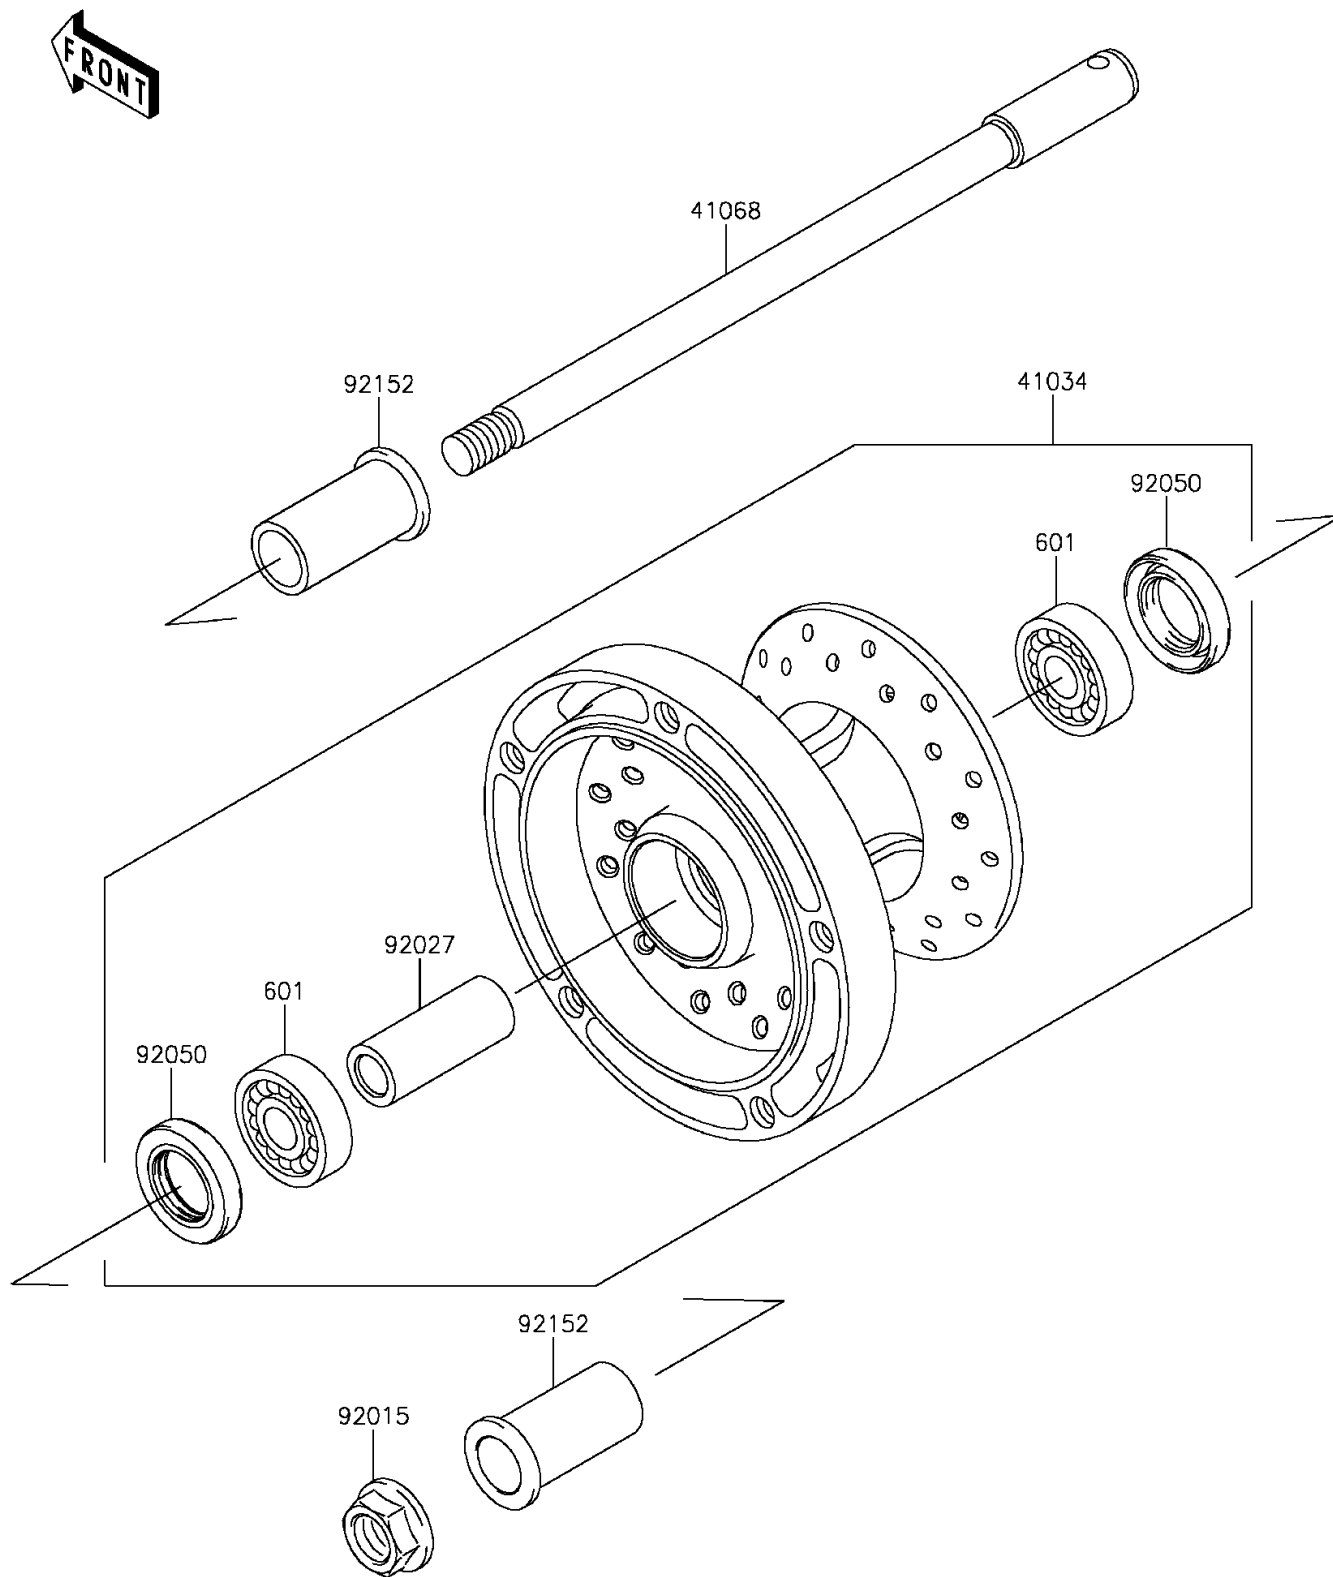

2014 Vulcan 900 Classic PARTS DIAGRAM

Front Wheel

F2230

2014 Vulcan 900 Classic PARTS LIST

Front Wheel

ITEM NAME	PART NUMBER	QUANTITY
BEARING-BALL,#6004UG (Ref # 601)	601B6004UG	1
DRUM-ASSY,FRONT BRAKE (Ref # 41034)	41034-0029	1
AXLE,FR (Ref # 41068)	41068-0058	1
NUT,FLANGED,18MM (Ref # 92015)	92015-1993	1
COLLAR,20.2X28X70 (Ref # 92027)	92027-1752	1
SEAL-OIL,26X42X8 (Ref # 92050)	92050-060	1
COLLAR,FR AXLE,L=53 (Ref # 92152)	92152-0349	1