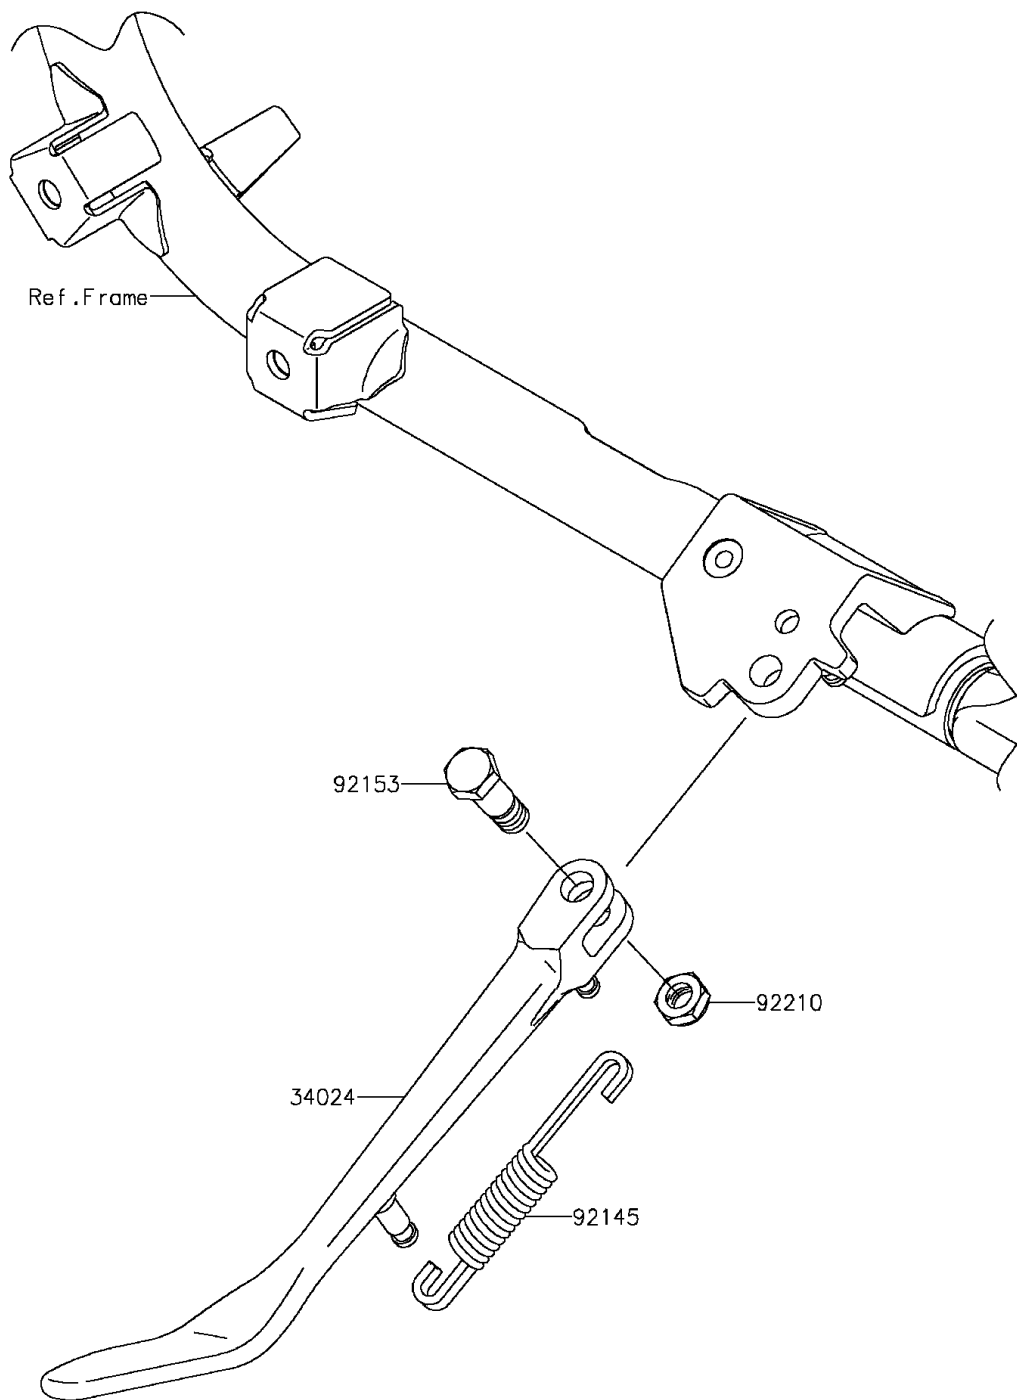

2014 Vulcan 900 Classic PARTS DIAGRAM

Stand(s)

F2190

2014 Vulcan 900 Classic PARTS LIST

Stand(s)

ITEM NAME	PART NUMBER	QUANTITY
STAND-SIDE (Ref # 34024)	34024-0083	1
SPRING,SIDE STAND (Ref # 92145)	92145-0687	1
BOLT,SIDE STAND,10MM (Ref # 92153)	92153-1416	1
NUT,LOCK,10MM (Ref # 92210)	92210-0784	1