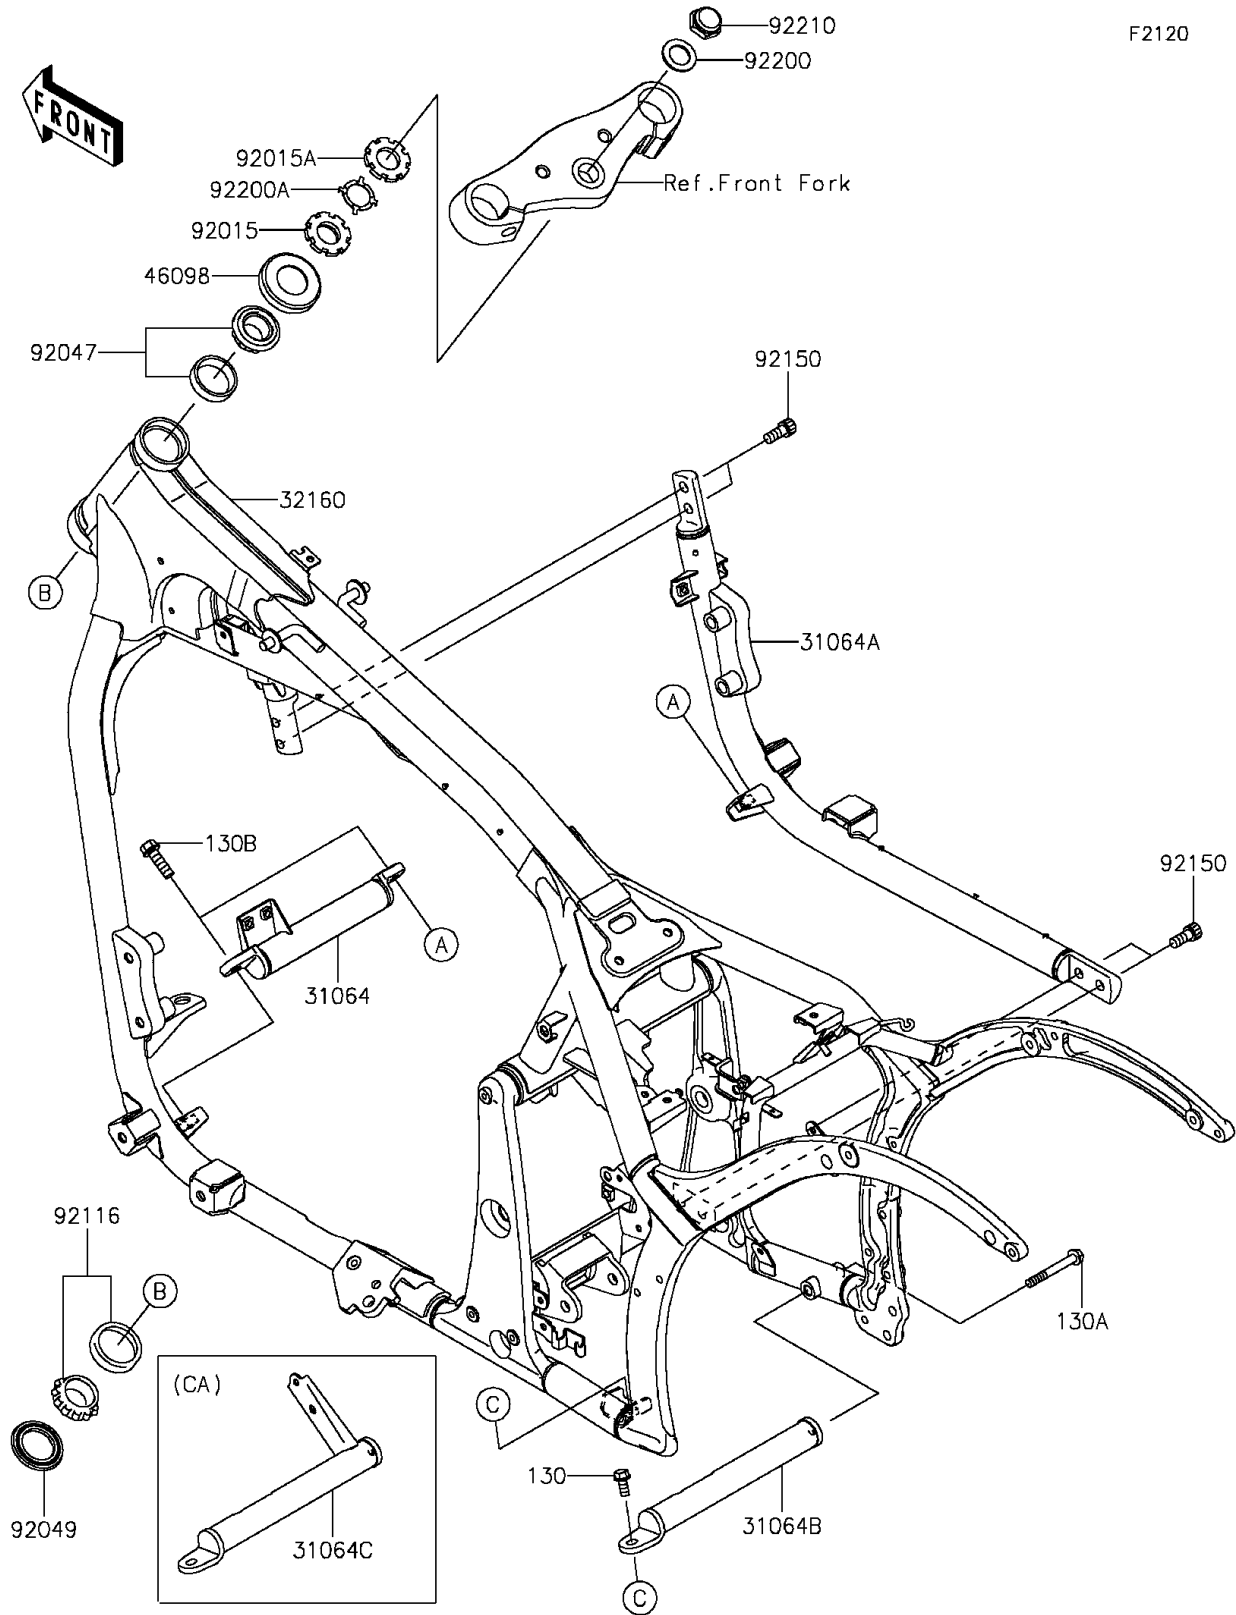

## 2014 Vulcan 900 Classic PARTS DIAGRAM

Frame

## 2014 Vulcan 900 Classic PARTS LIST

Frame

ITEM NAME	PART NUMBER	QUANTITY
BOLT-FLANGED,8X18 (Ref # 130)	130BB0818	1
BOLT-FLANGED,8X65 (Ref # 130A)	130BB0865	1
BOLT-FLANGED,10X25 (Ref # 130B)	130BB1025	1
PIPE-COMP,FRONT CROSS,F.S.BLK (Ref # 31064)	31064-0047-18R	1
PIPE-COMP,DOWNTUBE,RH,F.S.BLK (Ref # 31064A)	31064-0097-18R	1
PIPE-COMP,REAR CROSS,F.S.BLK (Ref # 31064B)	31064-0183-18R	1
FRAME-COMP,F.S.BLACK (Ref # 32160)	32160-0597-18R	1
CAP,STEERING STEM (Ref # 46098)	46098-017	1
NUT,25MM,T=10 (Ref # 92015)	92015-1377	1
NUT,25MM,T=6 (Ref # 92015A)	92015-1378	1
RACE,ROLLER,32005JR RS (Ref # 92047)	92047-017	1
SEAL-OIL,XMHE36X52X4J (Ref # 92049)	92049-1162	1
BEARING-ROLLER,HR320/28XJ (Ref # 92116)	92116-1009	1
BOLT,SOCKET,10X23 (Ref # 92150)	92150-1942	1
WASHER,22.5X36X2.3 (Ref # 92200)	92200-0270	1
WASHER,CLAW,25.5X34X0.6 (Ref # 92200A)	92200-0353	1
NUT,CAP,22MM (Ref # 92210)	92210-0263	1