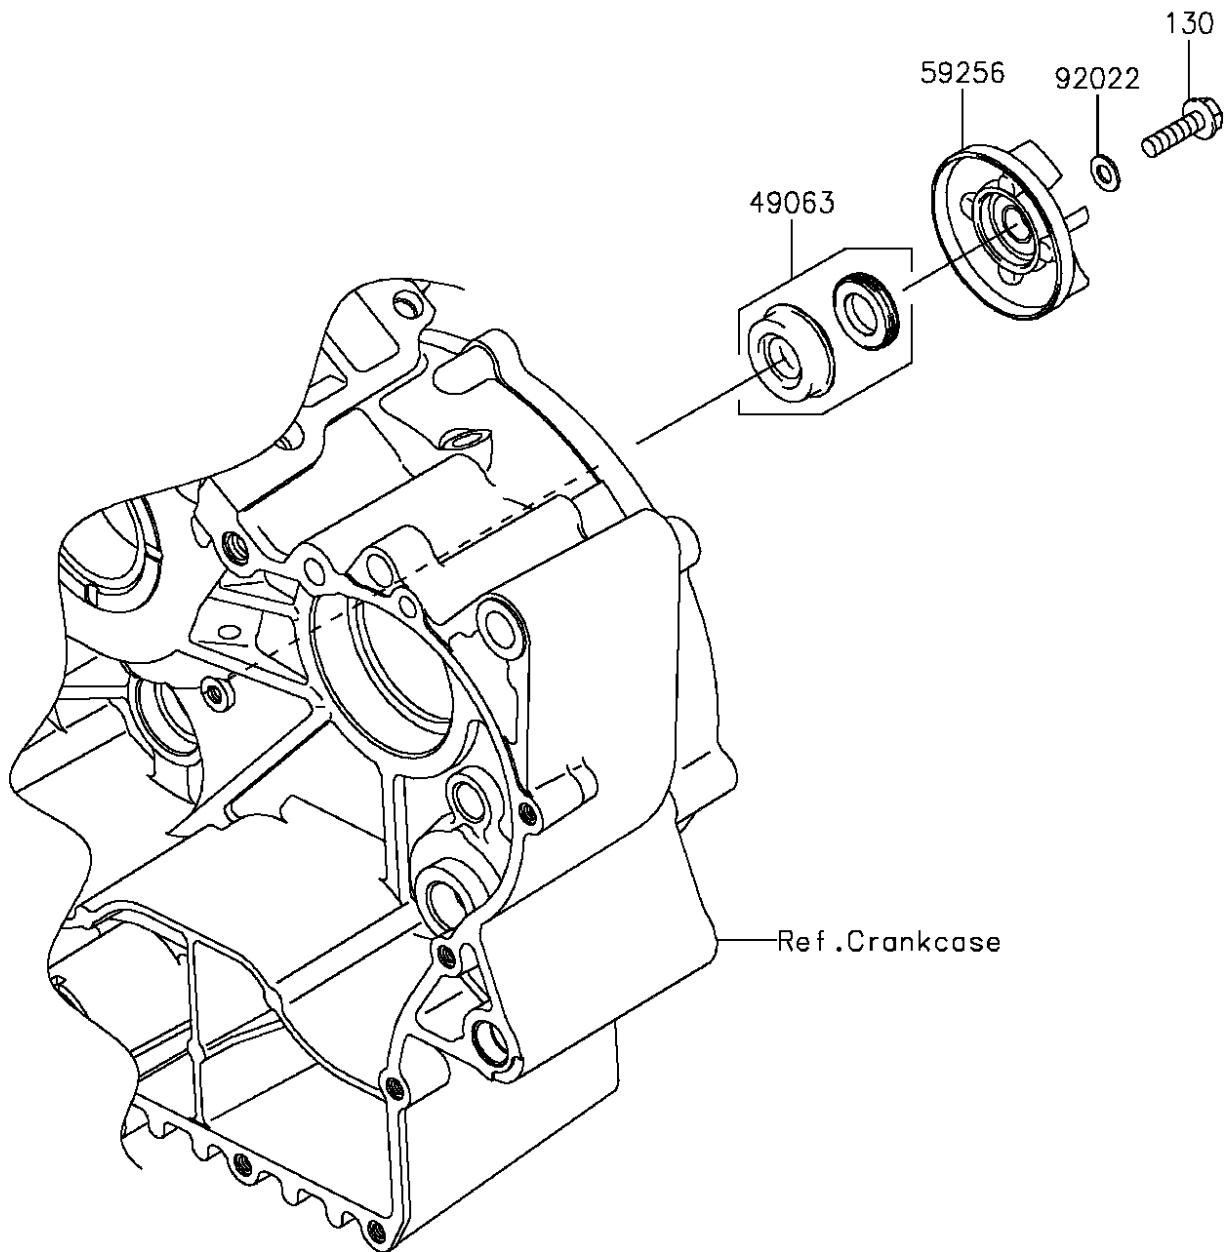

2014 Vulcan 900 Classic PARTS DIAGRAM

Water Pump

E3031

2014 Vulcan 900 Classic PARTS LIST

Water Pump

ITEM NAME	PART NUMBER	QUANTITY
BOLT-FLANGED,6X22 (Ref # 130)	130BA0622	1
SEAL-MECHANICAL,WATER (Ref # 49063)	49063-1055	1
IMPELLER (Ref # 59256)	59256-1073	1
WASHER,6.1X12X1 (Ref # 92022)	92022-077	1