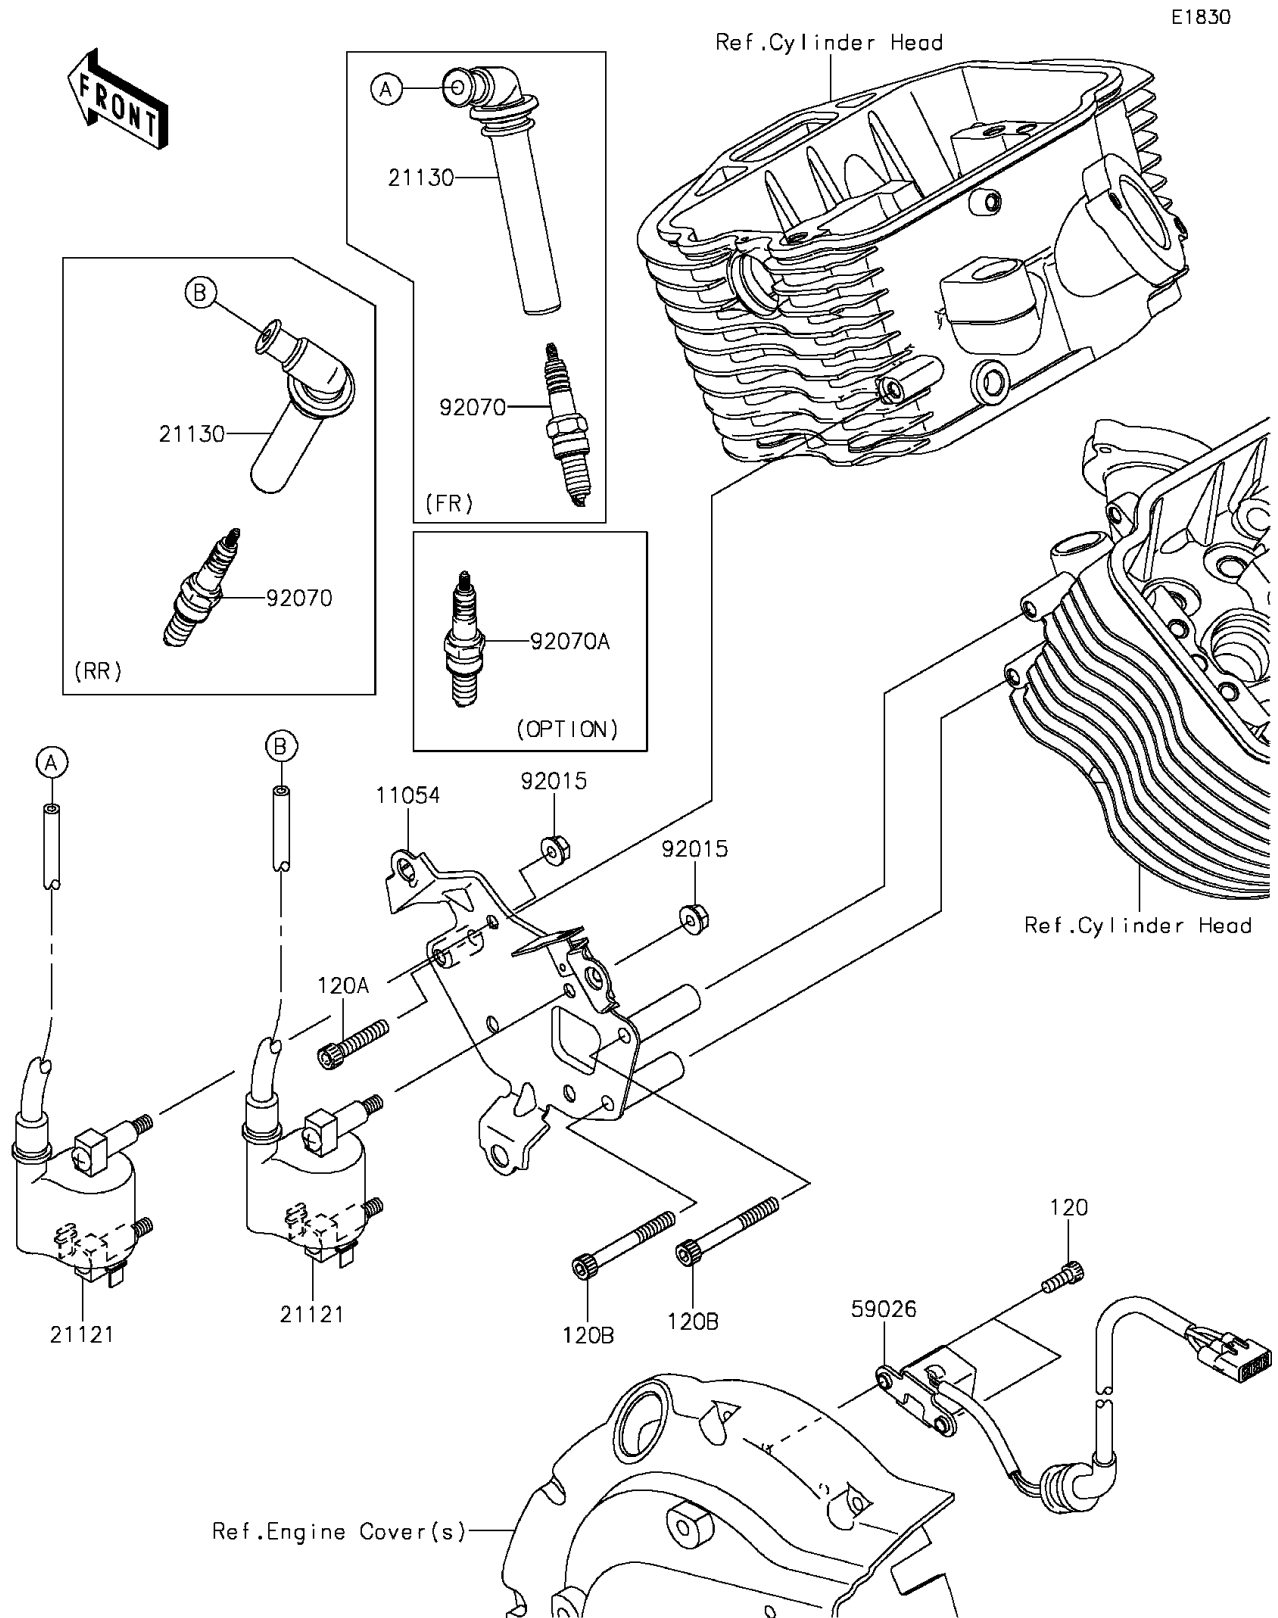

2014 Vulcan 900 Classic PARTS DIAGRAM

Ignition System

2014 Vulcan 900 Classic PARTS LIST

Ignition System

ITEM NAME	PART NUMBER	QUANTITY
BOLT-SOCKET,5X14 (Ref # 120)	120CA0514	1
BOLT-SOCKET,6X35 (Ref # 120A)	120CA0635	1
BOLT-SOCKET,6X55 (Ref # 120B)	120CA0655	1
BRACKET,IGNITION COIL (Ref # 11054)	11054-1537	1
COIL-IGNITION (Ref # 21121)	21121-0027	1
CAP-SPARK PLUG (Ref # 21130)	21130-1075	1
COIL-PULSING (Ref # 59026)	59026-0017	1
NUT,FLANGED,6MM (Ref # 92015)	92015-1367	1
PLUG-SPARK,CPR7EA-9(NGK) (Ref # 92070)	92070-0022	1
PLUG-SPARK,CPR8EA-9(NGK) (Ref # 92070A)	92070-0029	1