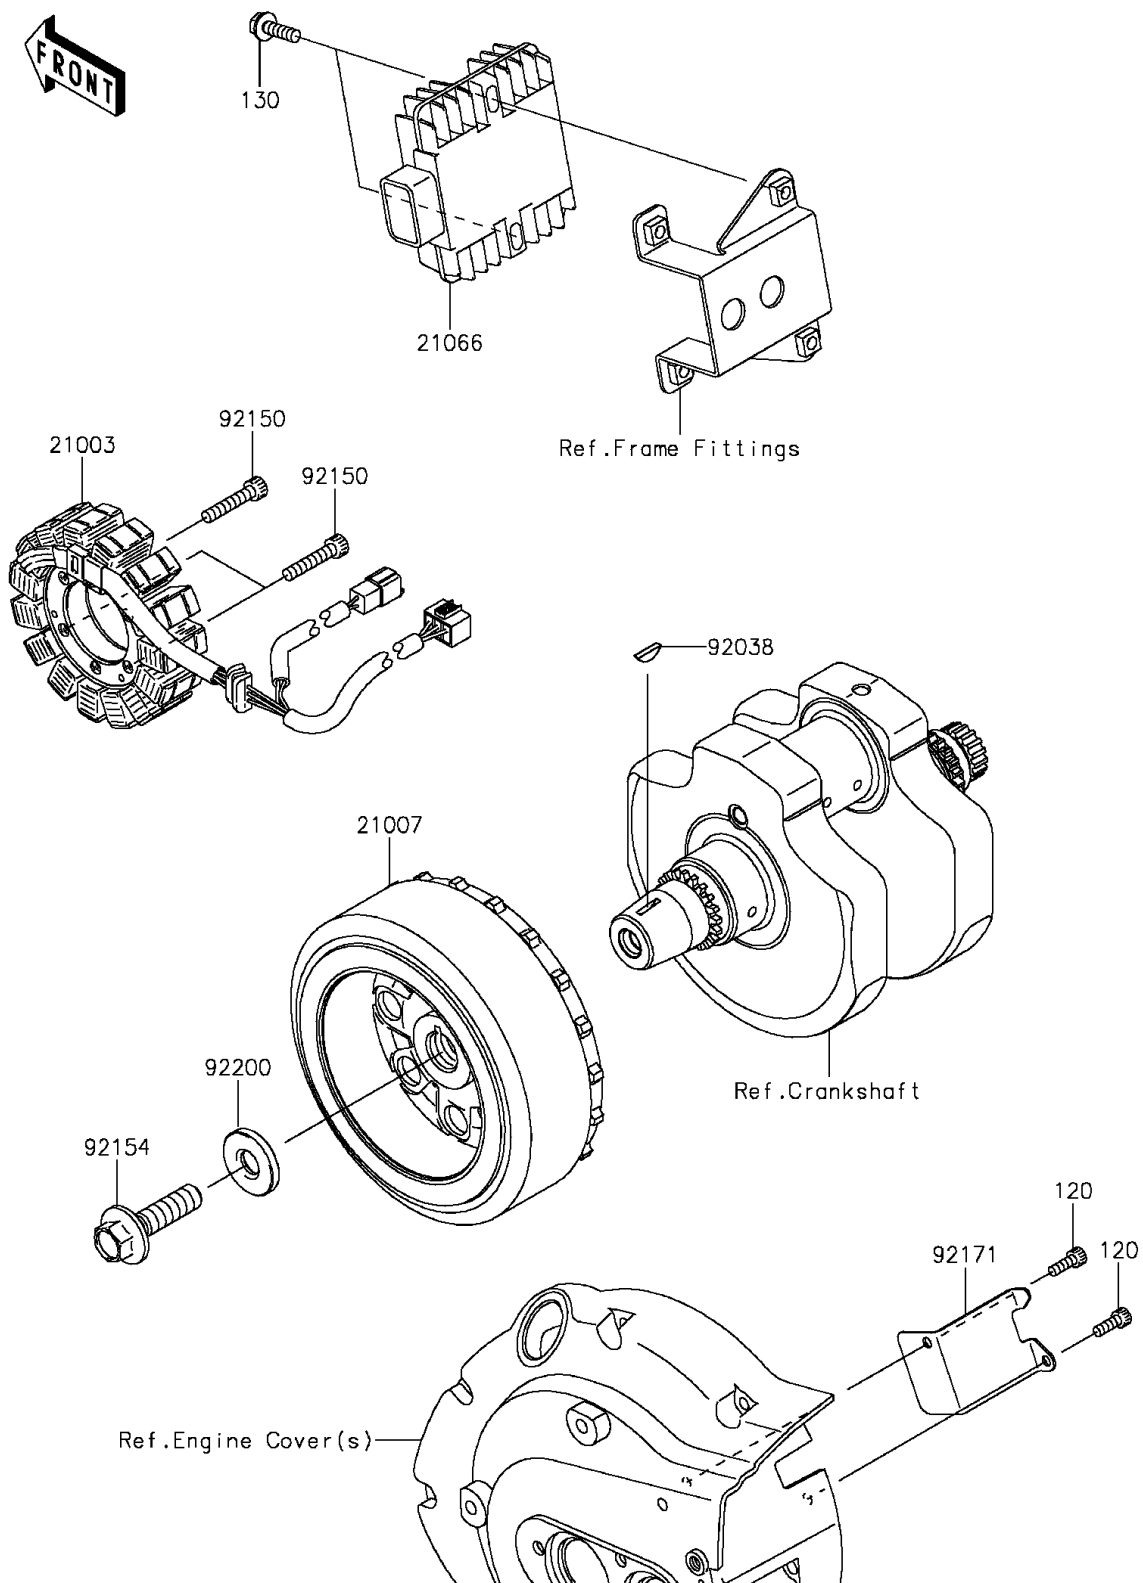

2014 Vulcan 900 Classic PARTS DIAGRAM

Generator

E1810

2014 Vulcan 900 Classic PARTS LIST

Generator

ITEM NAME	PART NUMBER	QUANTITY
BOLT-SOCKET,5X14 (Ref # 120)	120CA0514	1
BOLT-FLANGED,6X20 (Ref # 130)	130BB0620	1
STATOR (Ref # 21003)	21003-0053	1
ROTOR (Ref # 21007)	21007-0076	1
REGULATOR-VOLTAGE (Ref # 21066)	21066-0705	1
KEY,WOODRUFF (Ref # 92038)	92038-001	1
BOLT,SOCKET,6X30 (Ref # 92150)	92150-1433	1
BOLT,FLANGED,12X45 (Ref # 92154)	92154-1357	1
CLAMP (Ref # 92171)	92171-0563	1
WASHER,12X33X5 (Ref # 92200)	92200-0220	1