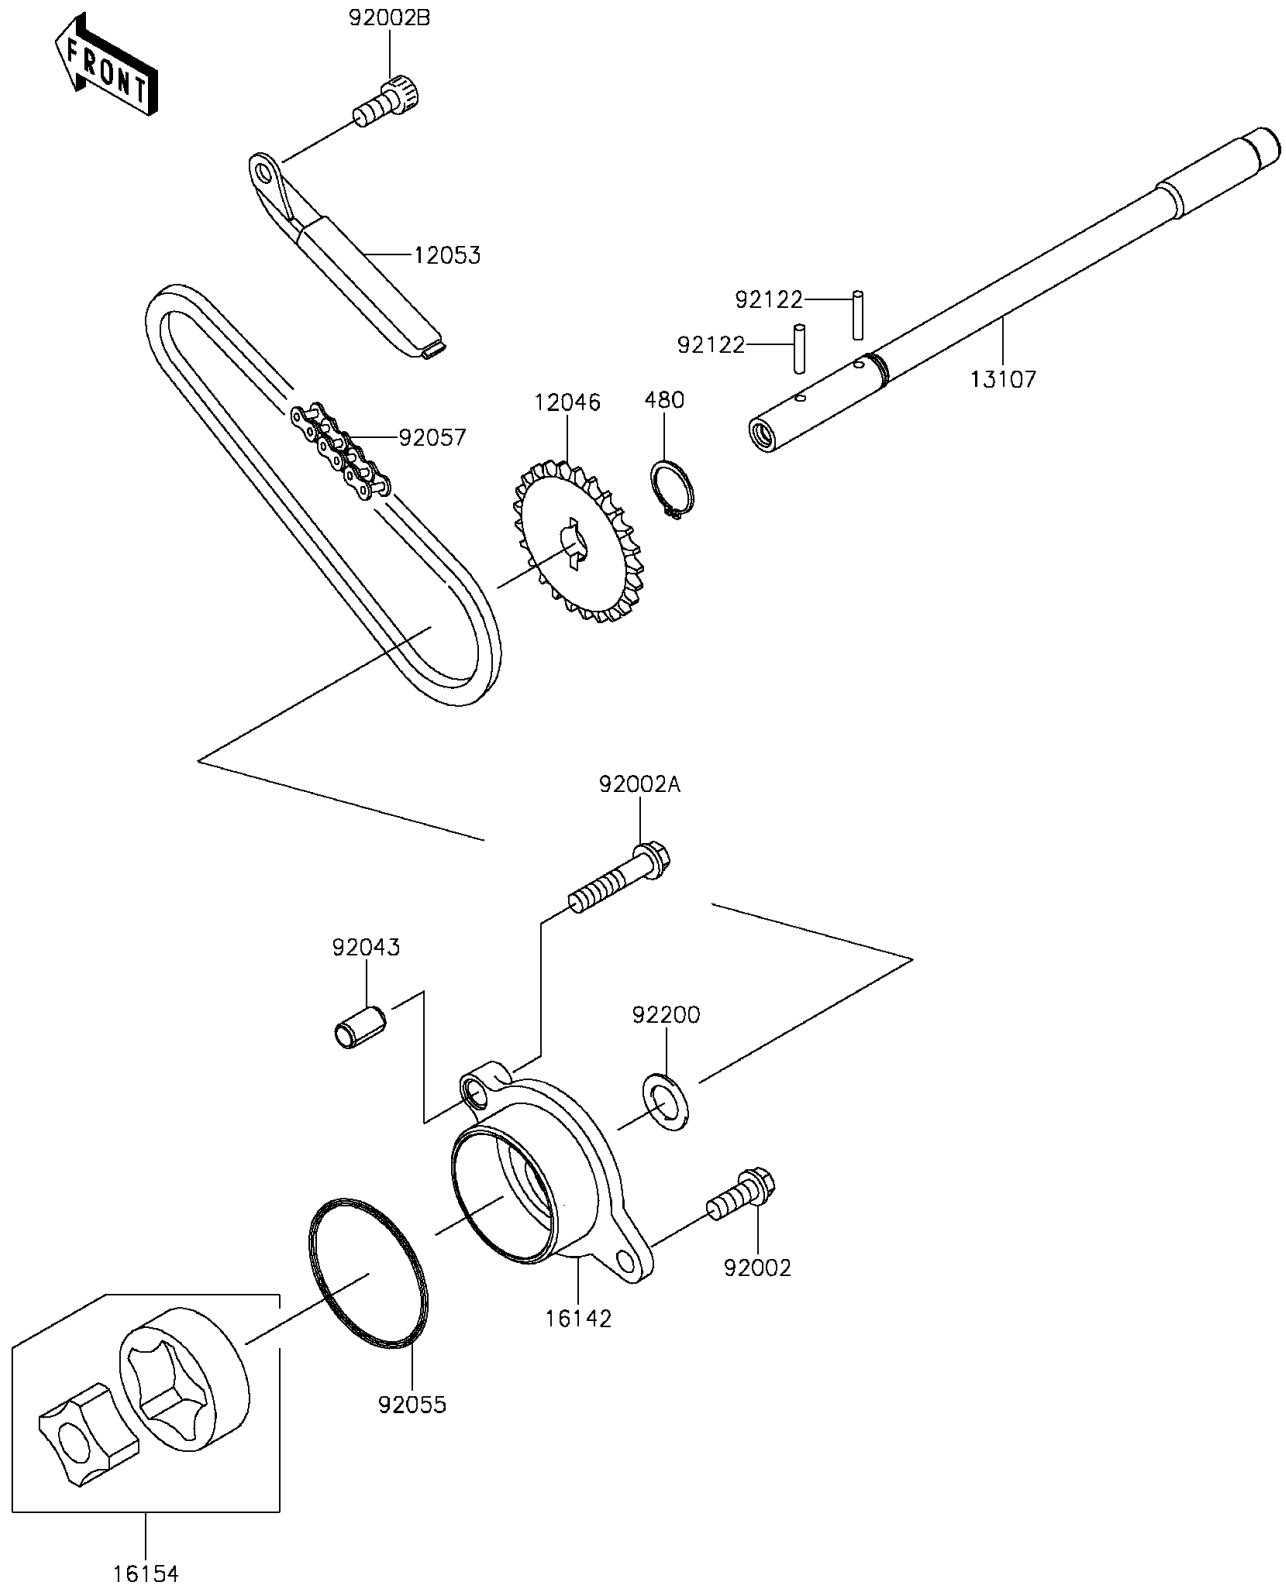

## 2014 Vulcan 900 Classic PARTS DIAGRAM

Oil Pump

E1712

## 2014 Vulcan 900 Classic PARTS LIST

### Oil Pump

ITEM NAME	PART NUMBER	QUANTITY
CIRCLIP-TYPE-C,11MM (Ref # 480)	480J1100	1
SPROCKET,24T (Ref # 12046)	12046-0045	1
GUIDE-CHAIN (Ref # 12053)	12053-0070	1
SHAFT (Ref # 13107)	13107-0116	1
COVER-PUMP,OIL (Ref # 16142)	16142-0028	1
ROTOR-PUMP,40.56X18 (Ref # 16154)	16154-1056	1
BOLT,6X16 (Ref # 92002)	92002-1439	1
BOLT,6X30 (Ref # 92002A)	92002-1534	1
BOLT,SOCKET,6X14 (Ref # 92002B)	92002-1592	1
PIN,6.2X8X14 (Ref # 92043)	92043-1263	1
RING-O,44.7X2.4 (Ref # 92055)	92055-1279	1
CHAIN,DID 25H,54LE (Ref # 92057)	92057-0113	1
ROLLER,3X15.8 (Ref # 92122)	92122-1126	1
WASHER (Ref # 92200)	92200-1009	1