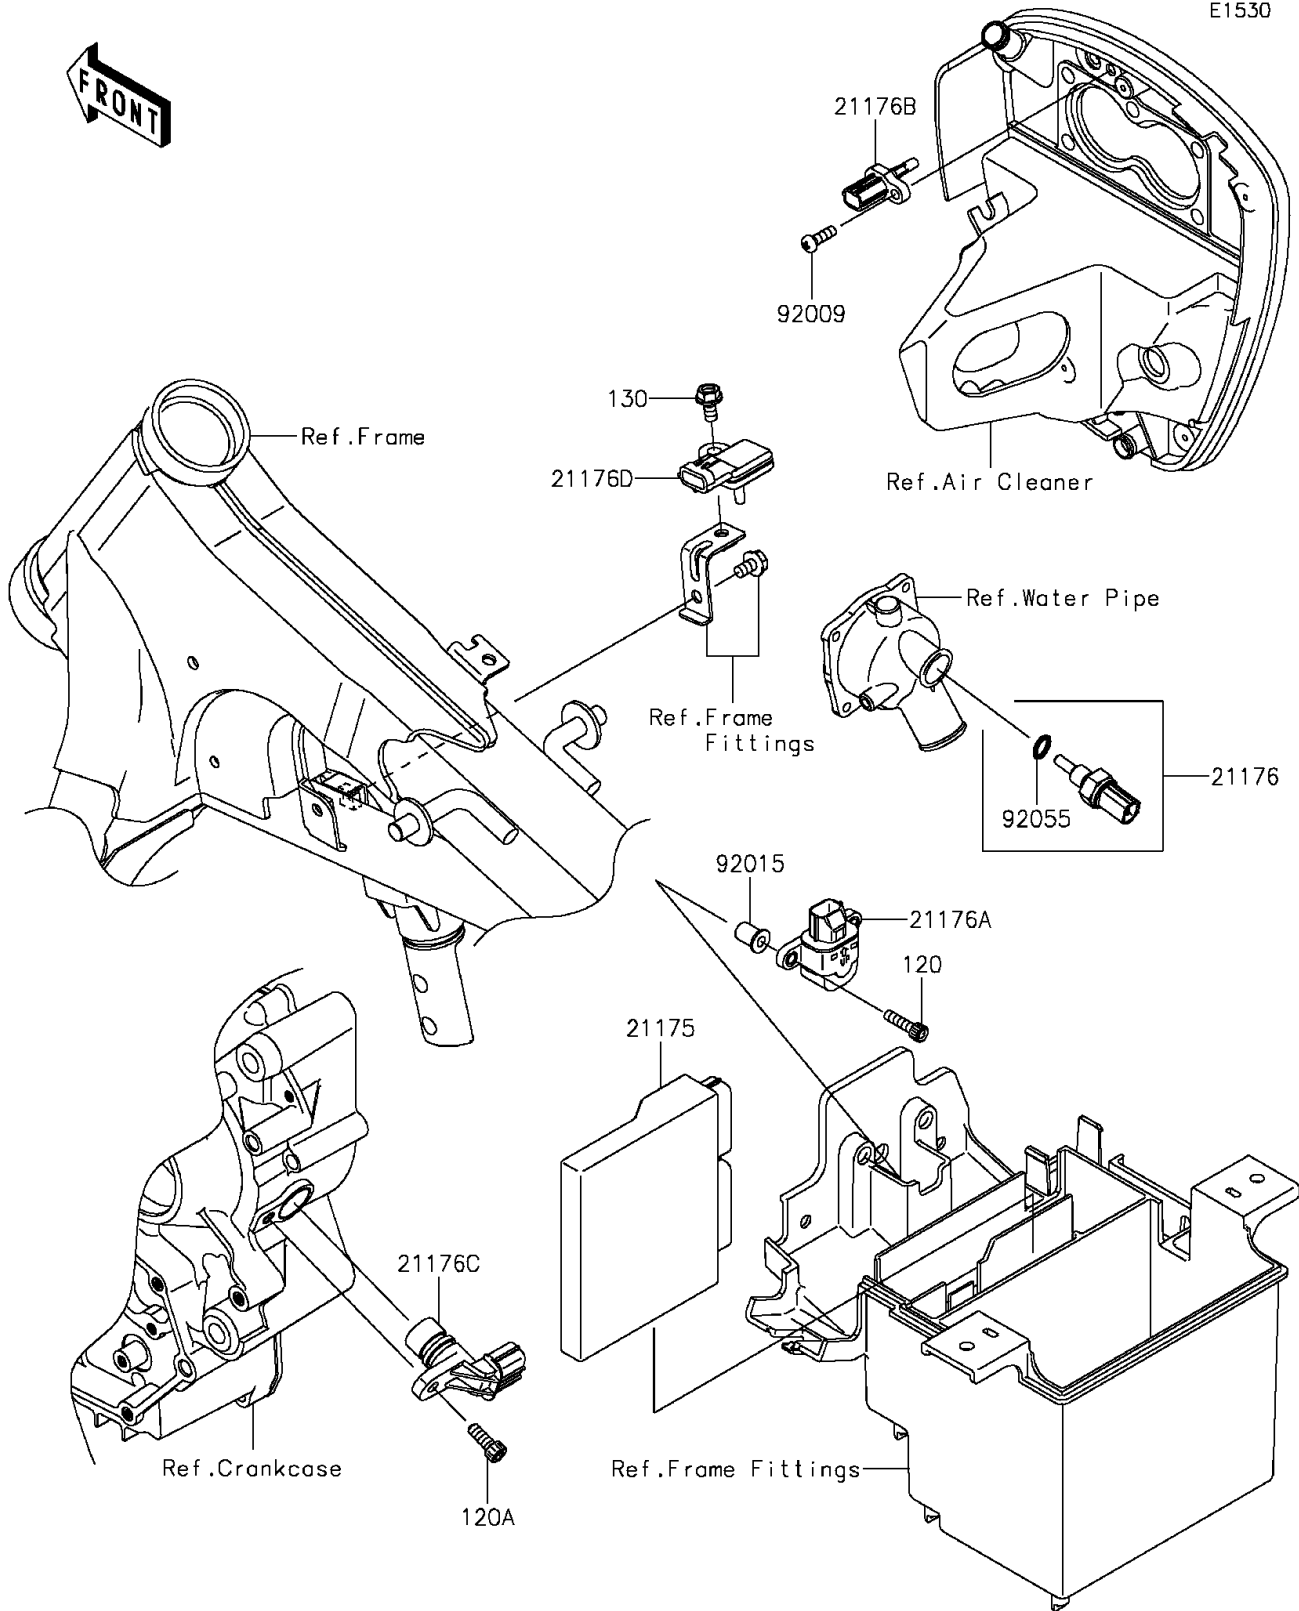

## 2014 Vulcan 900 Classic PARTS DIAGRAM

Fuel Injection

E1530

## 2014 Vulcan 900 Classic PARTS LIST

Fuel Injection

ITEM NAME	PART NUMBER	QUANTITY
BOLT-SOCKET,5X20 (Ref # 120)	120CA0520	1
BOLT-SOCKET,6X16 (Ref # 120A)	120CA0616	1
BOLT-FLANGED,6X12 (Ref # 130)	130BA0612	1
CONTROL UNIT-ELECTRONIC (Ref # 21175)	21175-0146	1
SENSOR,WATER TEMP (Ref # 21176)	21176-0009	1
SENSOR (Ref # 21176A)	21176-0025	1
SENSOR,AIR TEMPERATURE (Ref # 21176B)	21176-0048	1
SENSOR,SPEED (Ref # 21176C)	21176-0054	1
SENSOR,PRESSURE (Ref # 21176D)	21176-0058	1
SCREW,TAPPING,5X16 (Ref # 92009)	92009-1984	1
NUT,WELL,5MM (Ref # 92015)	92015-1757	1
RING-O,9.5X1.9 (Ref # 92055)	92055-0016	1