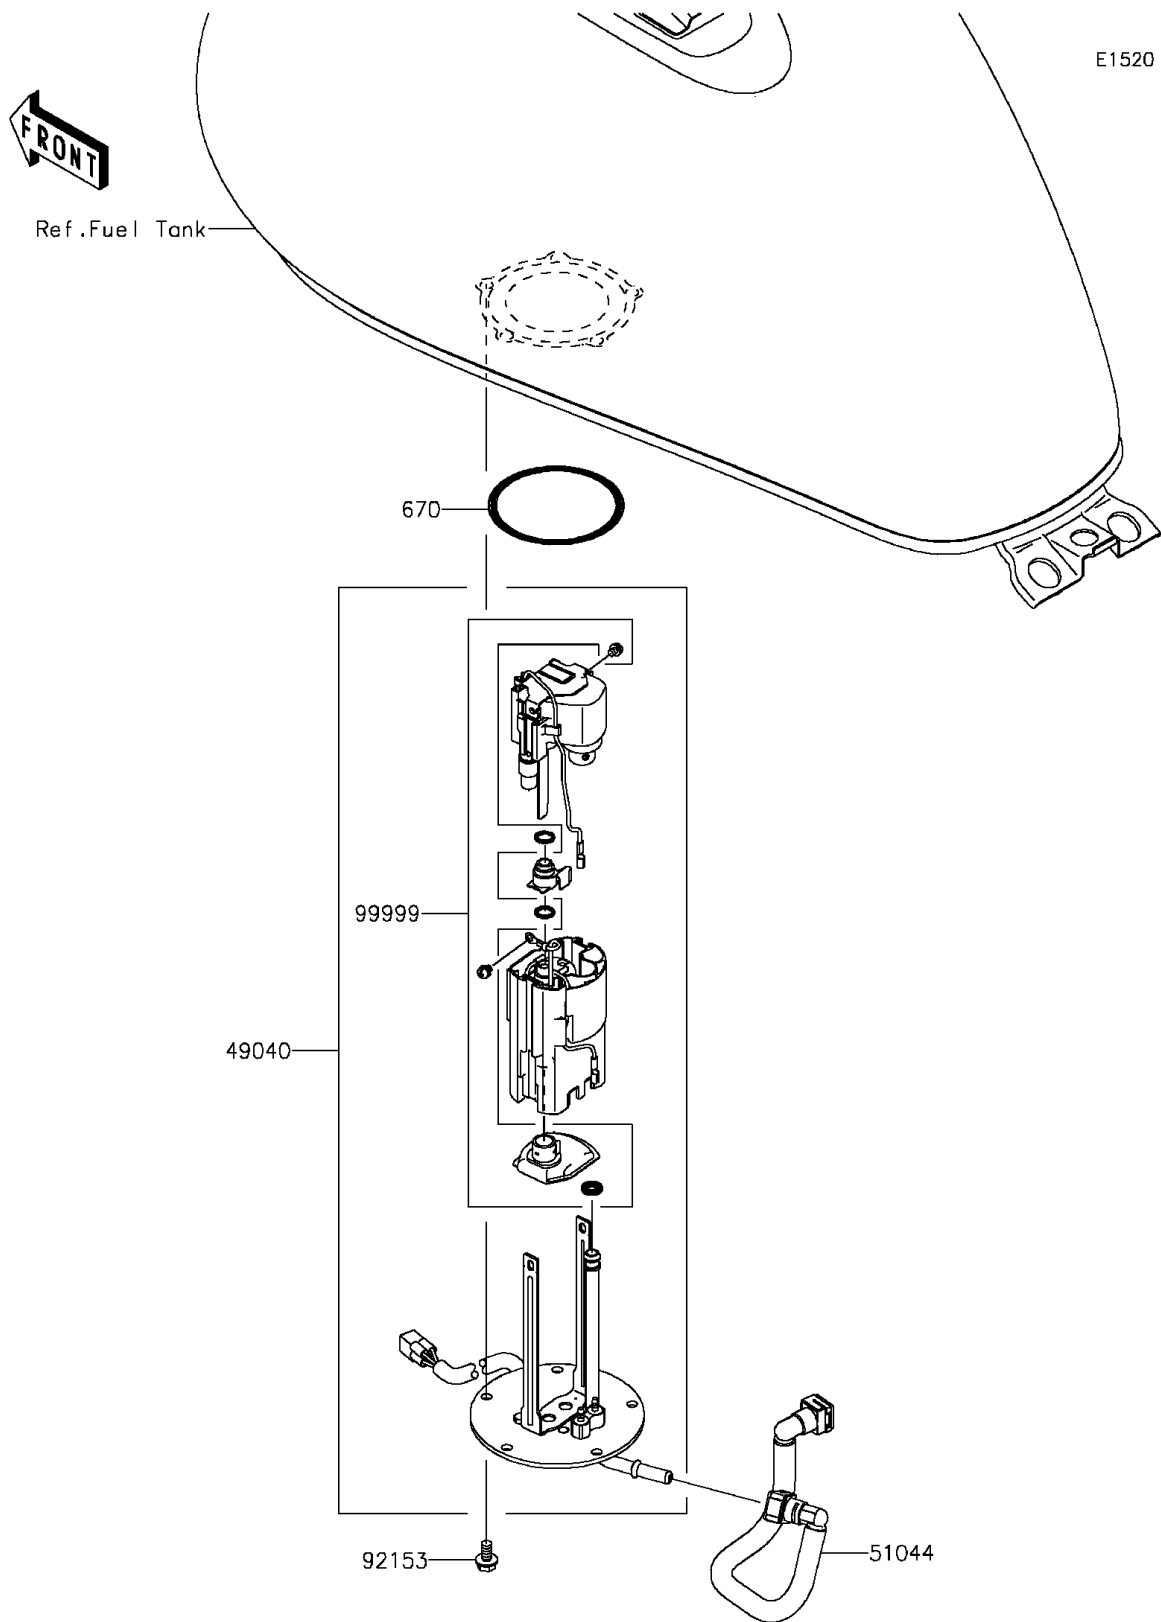

2014 Vulcan 900 Classic PARTS DIAGRAM

Fuel Pump

2014 Vulcan 900 Classic PARTS LIST

Fuel Pump

ITEM NAME	PART NUMBER	QUANTITY
O RING (Ref # 670)	670E5075	1
PUMP-FUEL (Ref # 49040)	49040-0022	1
TUBE-ASSY,FUEL (Ref # 51044)	51044-0027	1
BOLT,FLANGED,6X12 (Ref # 92153)	92153-1295	1
KIT,FUEL FILTER (Ref # 99999)	99999-0521	1