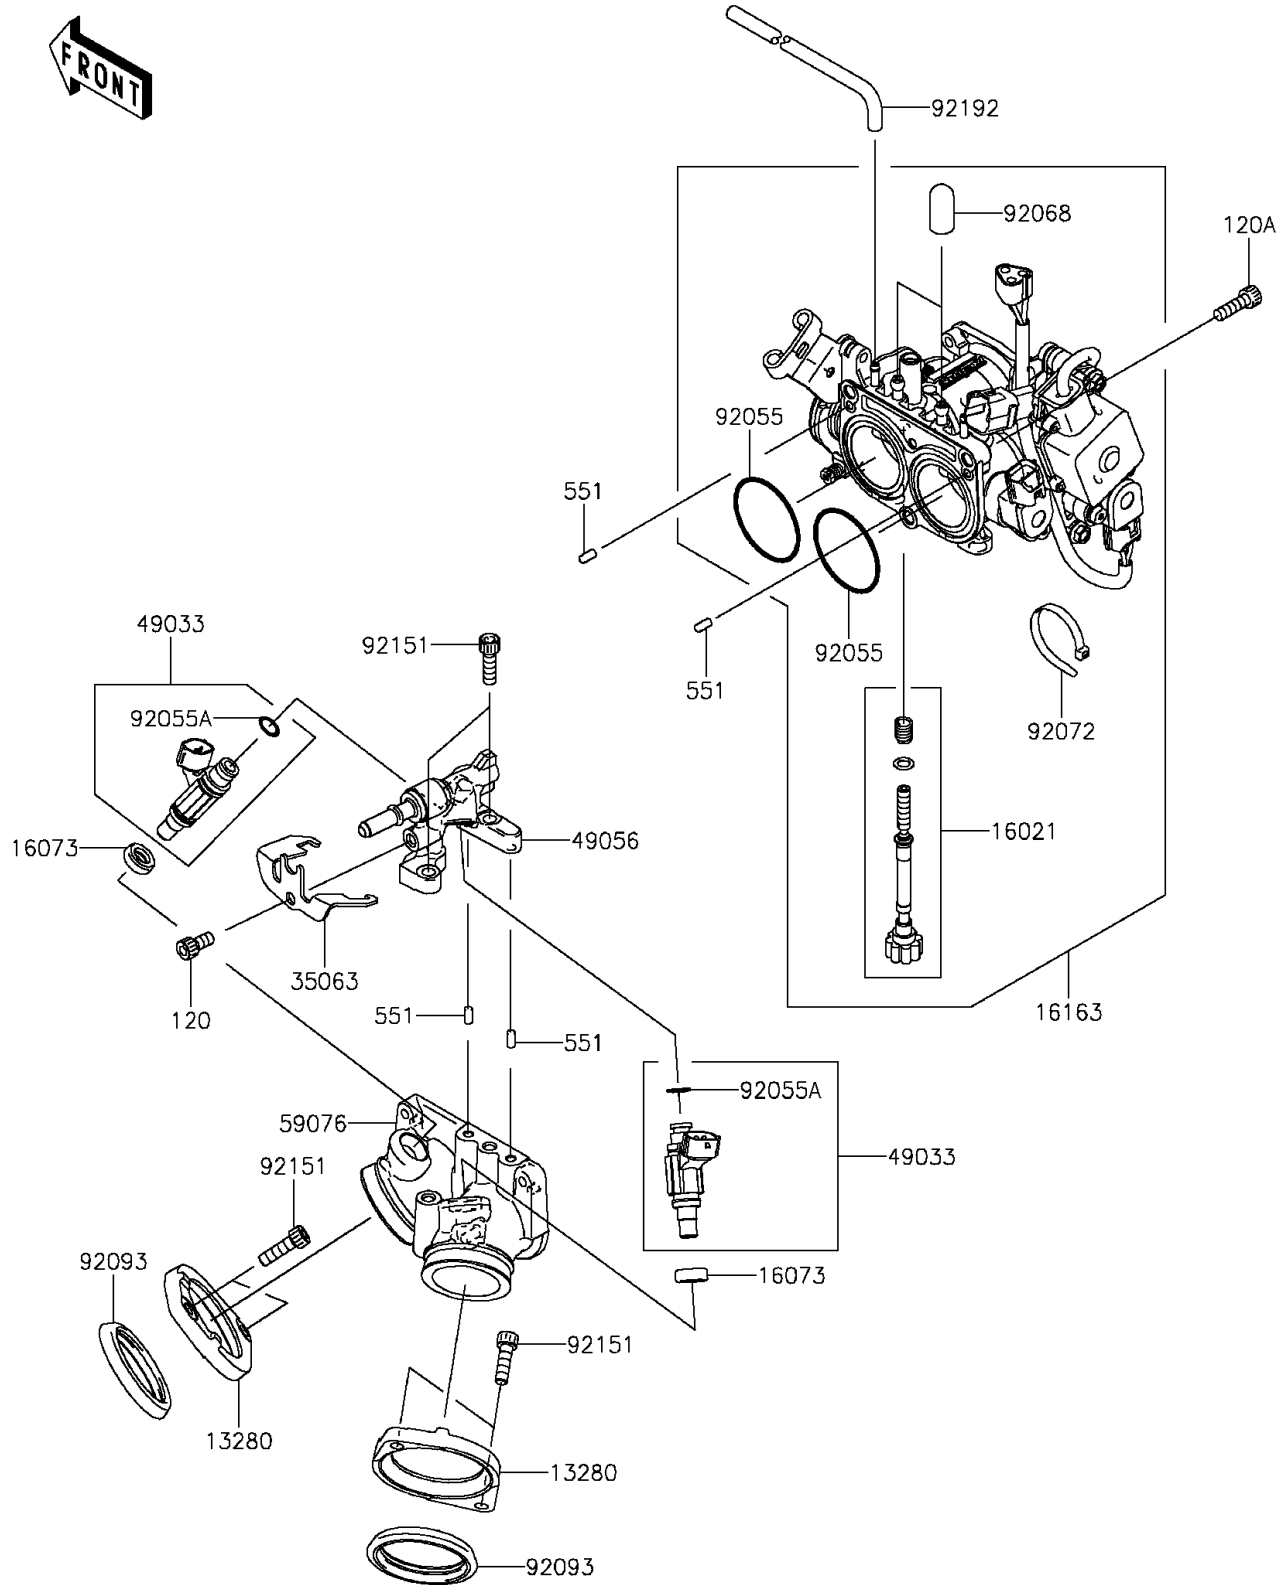

2014 Vulcan 900 Classic PARTS DIAGRAM

Throttle

E1510

2014 Vulcan 900 Classic PARTS LIST

Throttle

ITEM NAME	PART NUMBER	QUANTITY
BOLT-SOCKET,6X12 (Ref # 120)	120CA0612	1
BOLT-SOCKET,6X20 (Ref # 120A)	120CA0620	1
PIN-DOWEL (Ref # 551)	551R0408	1
HOLDER (Ref # 13280)	13280-1154	1
SCREW-THROTTLE STOP (Ref # 16021)	16021-0016	1
INSULATOR (Ref # 16073)	16073-3707	1
THROTTLE-ASSY,TTK34 (Ref # 16163)	16163-0114	1
STAY (Ref # 35063)	35063-0240	1
NOZZLE-INJECTION (Ref # 49033)	49033-0011	1
PIPE-INJECTION (Ref # 49056)	49056-0018	1
MANIFOLD-INTAKE (Ref # 59076)	59076-0003	1
RING-O (Ref # 92055)	92055-0118	1
RING-O,INJECTION NOZZLE (Ref # 92055A)	92055-1622	1
PLUG,12X25 (Ref # 92068)	92068-006	1
BAND,SUB-HARNESS (Ref # 92072)	92072-0012	1
SEAL (Ref # 92093)	92093-0072	1
BOLT,SOCKET,6X20 (Ref # 92151)	92151-3774	1
TUBE,SENSOR-THROB0 (Ref # 92192)	92192-0308	1