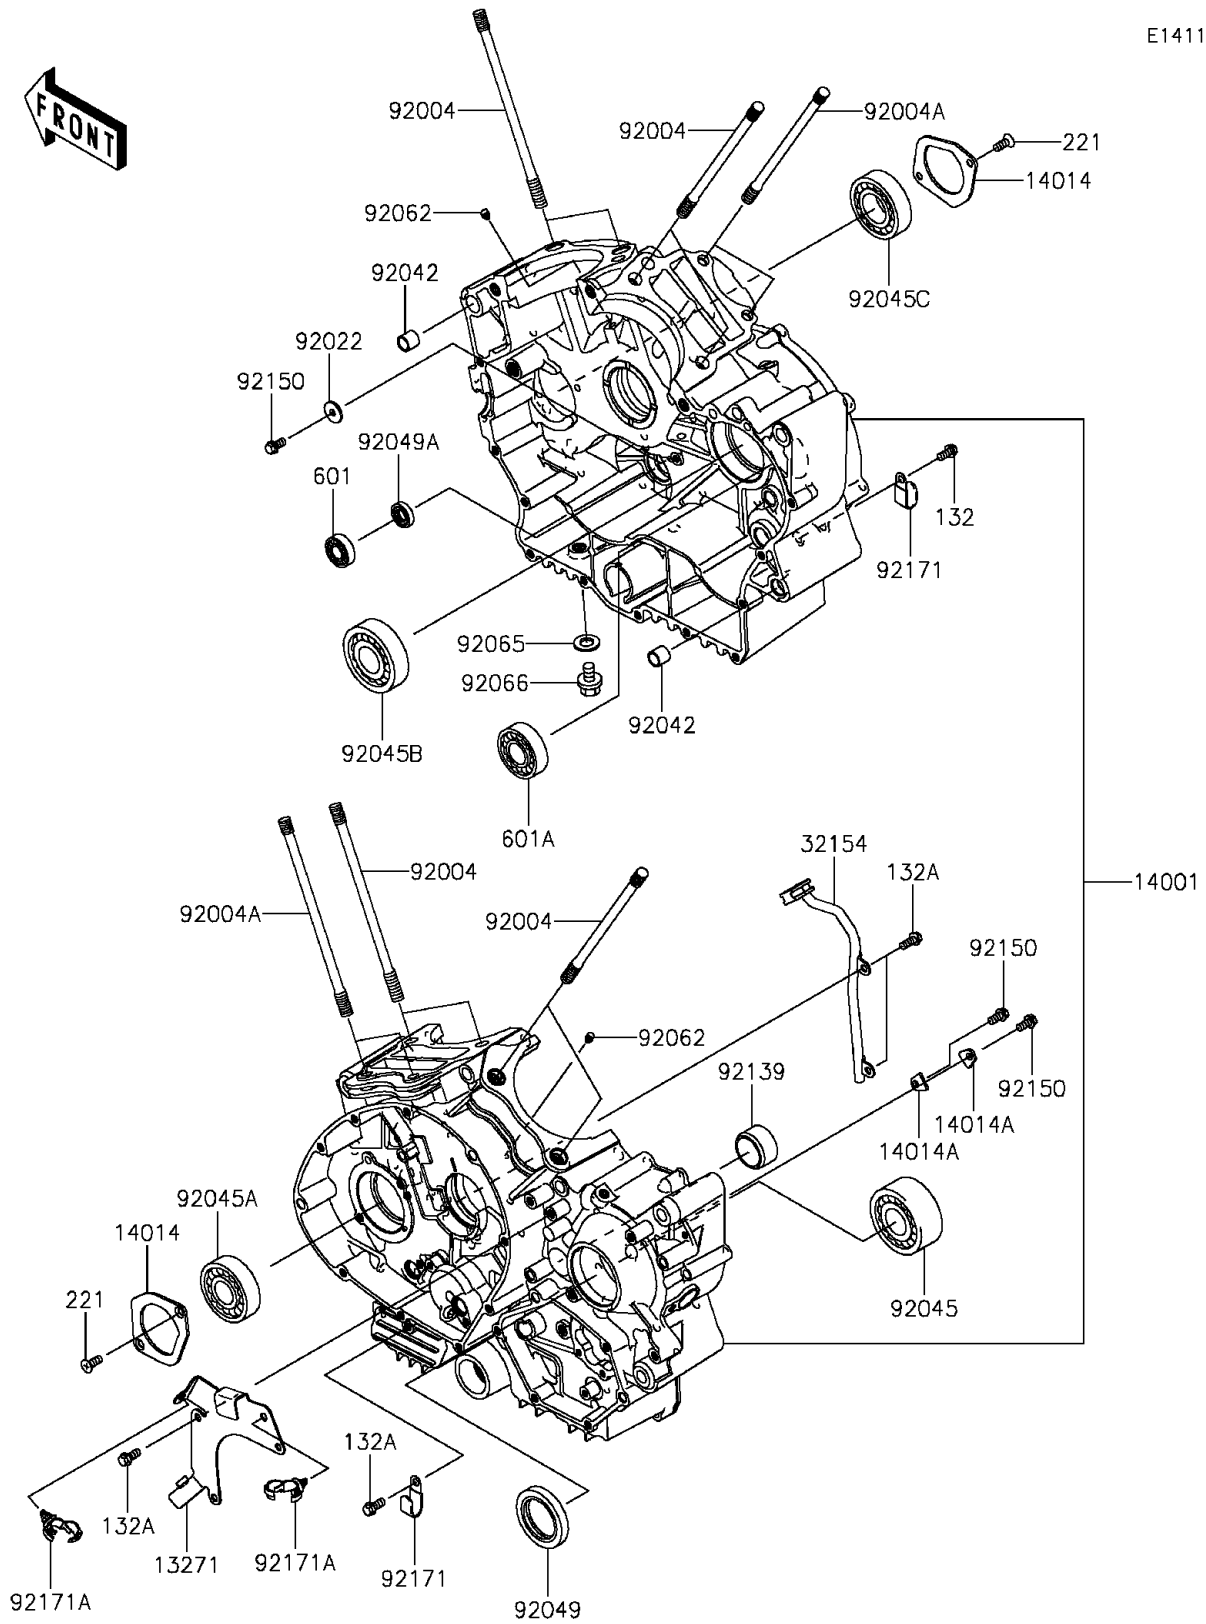

## 2014 Vulcan 900 Classic PARTS DIAGRAM

Crankcase

E1411

## 2014 Vulcan 900 Classic PARTS LIST

### Crankcase

ITEM NAME	PART NUMBER	QUANTITY
BOLT-FLANGED-SMALL,6X12 (Ref # 132)	132BA0612	1
BOLT-FLANGED-SMALL,6X14 (Ref # 132A)	132BA0614	1
SCREW-CSK-CROS,6X16 (Ref # 221)	221AA0616	1
BEARING-BALL (Ref # 601)	601A6001	1
BEARING-BALL (Ref # 601A)	601A6204Z	1
PLATE (Ref # 13271)	13271-0841	1
SET-CRANKCASE (Ref # 14001)	14001-0069	1
PLATE-POSITION (Ref # 14014)	14014-0024	1
PLATE-POSITION (Ref # 14014A)	14014-0026	1
PIPE,OIL (Ref # 32154)	32154-0752	1
STUD,10X160 (Ref # 92004)	92004-0026	1
STUD,8X165.5 (Ref # 92004A)	92004-0027	1
WASHER,6X19.5X2 (Ref # 92022)	92022-1517	1
PIN,DOWEL,11X14X12.5 (Ref # 92042)	92042-028	1
BEARING-BALL,5305-A-1 (Ref # 92045)	92045-0059	1
BEARING-BALL,#63/22X (Ref # 92045A)	92045-1017	1
BEARING-BALL,TMB305 (Ref # 92045B)	92045-1137	1
BEARING-BALL,62/28 (Ref # 92045C)	92045-1207	1
SEAL-OIL,TC 38 55 8 (Ref # 92049)	92049-0076	1
SEAL-OIL,12X22X5 (Ref # 92049A)	92049-0783	1
NOZZLE,6X8,BLACK (Ref # 92062)	92062-1079	1
GASKET,12X22X2 (Ref # 92065)	92065-097	1
PLUG,12X15 (Ref # 92066)	92066-0079	1
BUSHING (Ref # 92139)	92139-0139	1
BOLT,6X12 (Ref # 92150)	92150-1868	1
CLAMP (Ref # 92171)	92171-0739	1
CLAMP,13MM DIA. (Ref # 92171A)	92171-1415	1